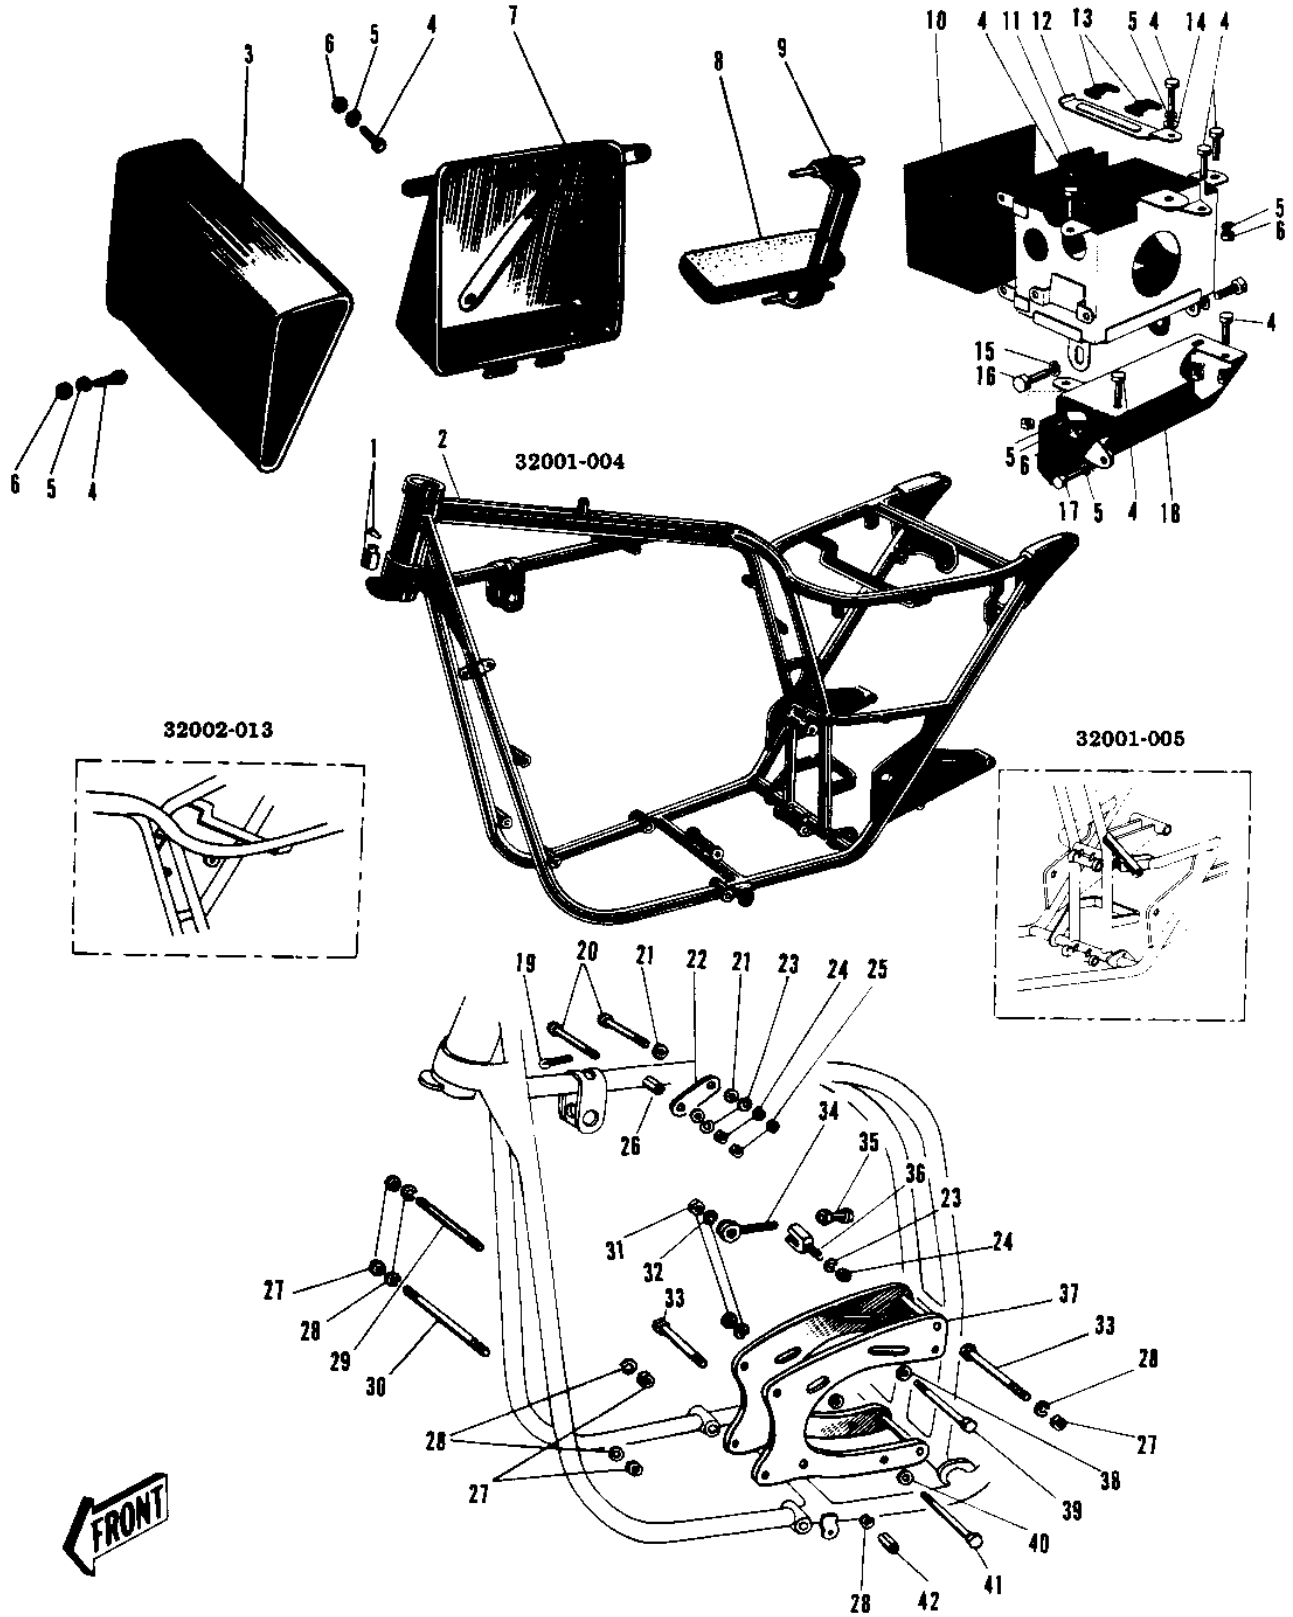

## 1968 W1SS PARTS DIAGRAM

FRAME/FRAME FITTINGS

## 1968 W1SS PARTS LIST

### FRAME/FRAME FITTINGS

ITEM NAME	PART NUMBER	QUANTITY
LOCK ASSY STEERING (Ref # 1)	27016-013	1
FRAME (Ref # 2)	32001-004	1
FRAME (Ref # 2)	32001-005	1
BOX TOOL (Ref # 3)	32098-003	1
BOX TOOL (Ref # 3)	32098-005	1
BOLT-UPSET,6X12 (Ref # 4)	112G0612	1
WASHER SPRING 6MM (Ref # 5)	461F0600	1
NUT 6MM (Ref # 6)	311B0600	1
CASE BATTERY (Ref # 7)	32097-006	1
MAT BATTERY (Ref # 8)	32103-006	1
BAND BATTERY CLAMP (Ref # 9)	92072-017	1
PIN COTTER 2.0X20 (Ref # 19)	550D2020	1
BOLT ENG UPPER MOUNT (Ref # 20)	92091-015	1
BOLT HEX HEAD 8X63 (Ref # 20)	114G0863	1
WASHER PLAIN 8MM (Ref # 21)	410B0800	1
BRACE CYLINDER HEAD (Ref # 22)	32030-010	1
WASHER SPRING 8MM (Ref # 23)	461F0800	1
NUT,8MM (Ref # 24)	311B0800	1
NUT 8MM (Ref # 25)	318B0800	1
PIECE-CYL HEAD BRACE (Ref # 26)	32030-009	1
NUT,10MM (Ref # 27)	314B1000	1
WASHER SPRING 10MM (Ref # 28)	461F1000	1
BOLT ENGINE MOUNT A (Ref # 29)	92091-006	1
BOLT ENGINE MOUNT B (Ref # 30)	92091-007	1
NUT MISSION CASE LOW (Ref # 31)	92016-020	1
WASHER SPRING 12MM (Ref # 32)	461F1200	1
BOLT HEX HEAD 10X95 (Ref # 33)	113B1095	1
SCREW PRMRY CHAIN ADJ (Ref # 34)	32107-001	1
NUT PRIMARY CHAIN ADJ (Ref # 35)	92016-017	1

## 1968 W1SS PARTS LIST

FRAME/FRAME FITTINGS

ITEM NAME	PART NUMBER	QUANTITY
HOLDER PRI CHAIN ADJ (Ref # 36)	32108-001	1
PLATE MISSION CSE HLD (Ref # 37)	32031-001	1
WSHR MISSION CASE UPP (Ref # 38)	92022-094	1
BOLT MISSION CASE UPP (Ref # 39)	92003-021	1
WASHER PLAIN 12MM (Ref # 40)	411B1200	2
BOLT MISSION CASE LOW (Ref # 41)	92003-020	1
NUT CHAIN CASE MOUNT (Ref # 42)	92016-018	1