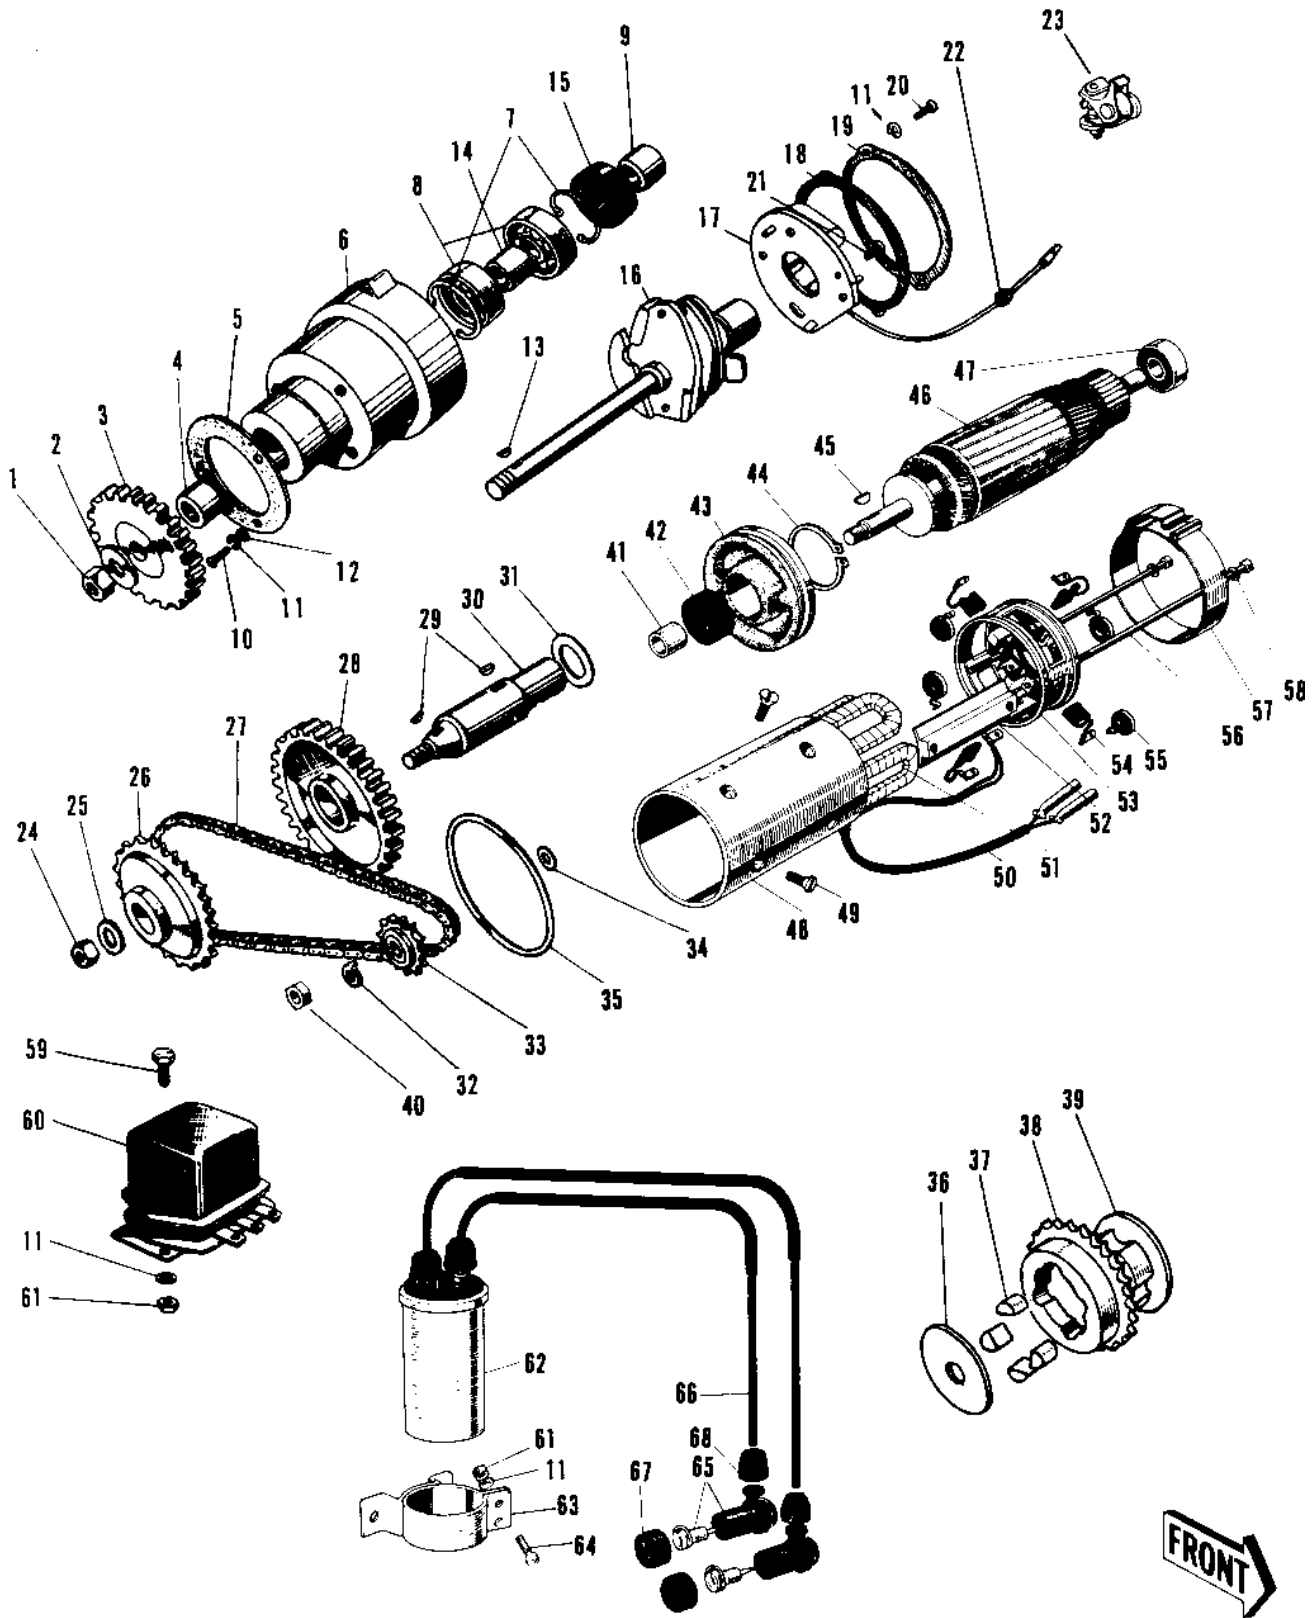

1969 Commander PARTS DIAGRAM

IGNITION/GENERATOR/REGULATOR

1969 Commander PARTS LIST

IGNITION/GENERATOR/REGULATOR

ITEM NAME	PART NUMBER	QUANTITY
NUT BREAKER GEAR (Ref # 1)	92017-001	1
10MM TONGUED LOCK WASHER (Ref # 2)	420B1070	1
GEAR CONTACT BREAKER (Ref # 3)	21145-002	2
COLLAR BREAKER C (Ref # 4)	92027-076	1
GASKET BREAKER CASE (Ref # 5)	21138-001	1
CASE CONTACT BREAKER (Ref # 6)	21136-001	1
CIRCLIP 30MM (Ref # 7)	481J3000	1
BEARING BALL #6200 (Ref # 8)	601B6200	1
BEARING BALL #6200ZZ (Ref # 8)	92045-011	1
COLLAR BREAKER A (Ref # 9)	92027-074	1
SCREW PAN HEAD 6X22 (Ref # 10)	220B0622	1
WASHER SPRING 6MM (Ref # 11)	461F0600	1
WASHER PLAIN 6MM (Ref # 12)	410B0600	1
WOODRUFF KEY GOV SHT (Ref # 13)	92038-011	1
COLLAR BREAKER (Ref # 14)	92027-075	1
OIL SEAL,SB18307 (Ref # 15)	92049-013	1
GOVERNOR (Ref # 16)	21148-001	1
BREAKER CONTACT (Ref # 17)	21134-002	1
GASKET BRK CASE COVER (Ref # 18)	21139-001	1
COVER CONTACT BRK CAS (Ref # 19)	21137-001	1
SCREW PAN HEAD 6X12 (Ref # 20)	220B0612	1
SCREW PAN HEAD 5X8 (Ref # 21)	220B0508	2
GROMMET BREAKER CORD (Ref # 22)	92071-034	1
NUT 12MM (Ref # 24)	313G1200	2
NUT,12MM (Ref # 24)	314G1200A	3
WASHER PLAIN 12MM (Ref # 25)	410B1200	1
SPROCKET IDLE SHAFT (Ref # 26)	21054-002	1
CHAIN DYNAMO DRIVE (Ref # 27)	21070-002	2
GEAR ASSY IDLE (Ref # 28~30)	12058-001	1