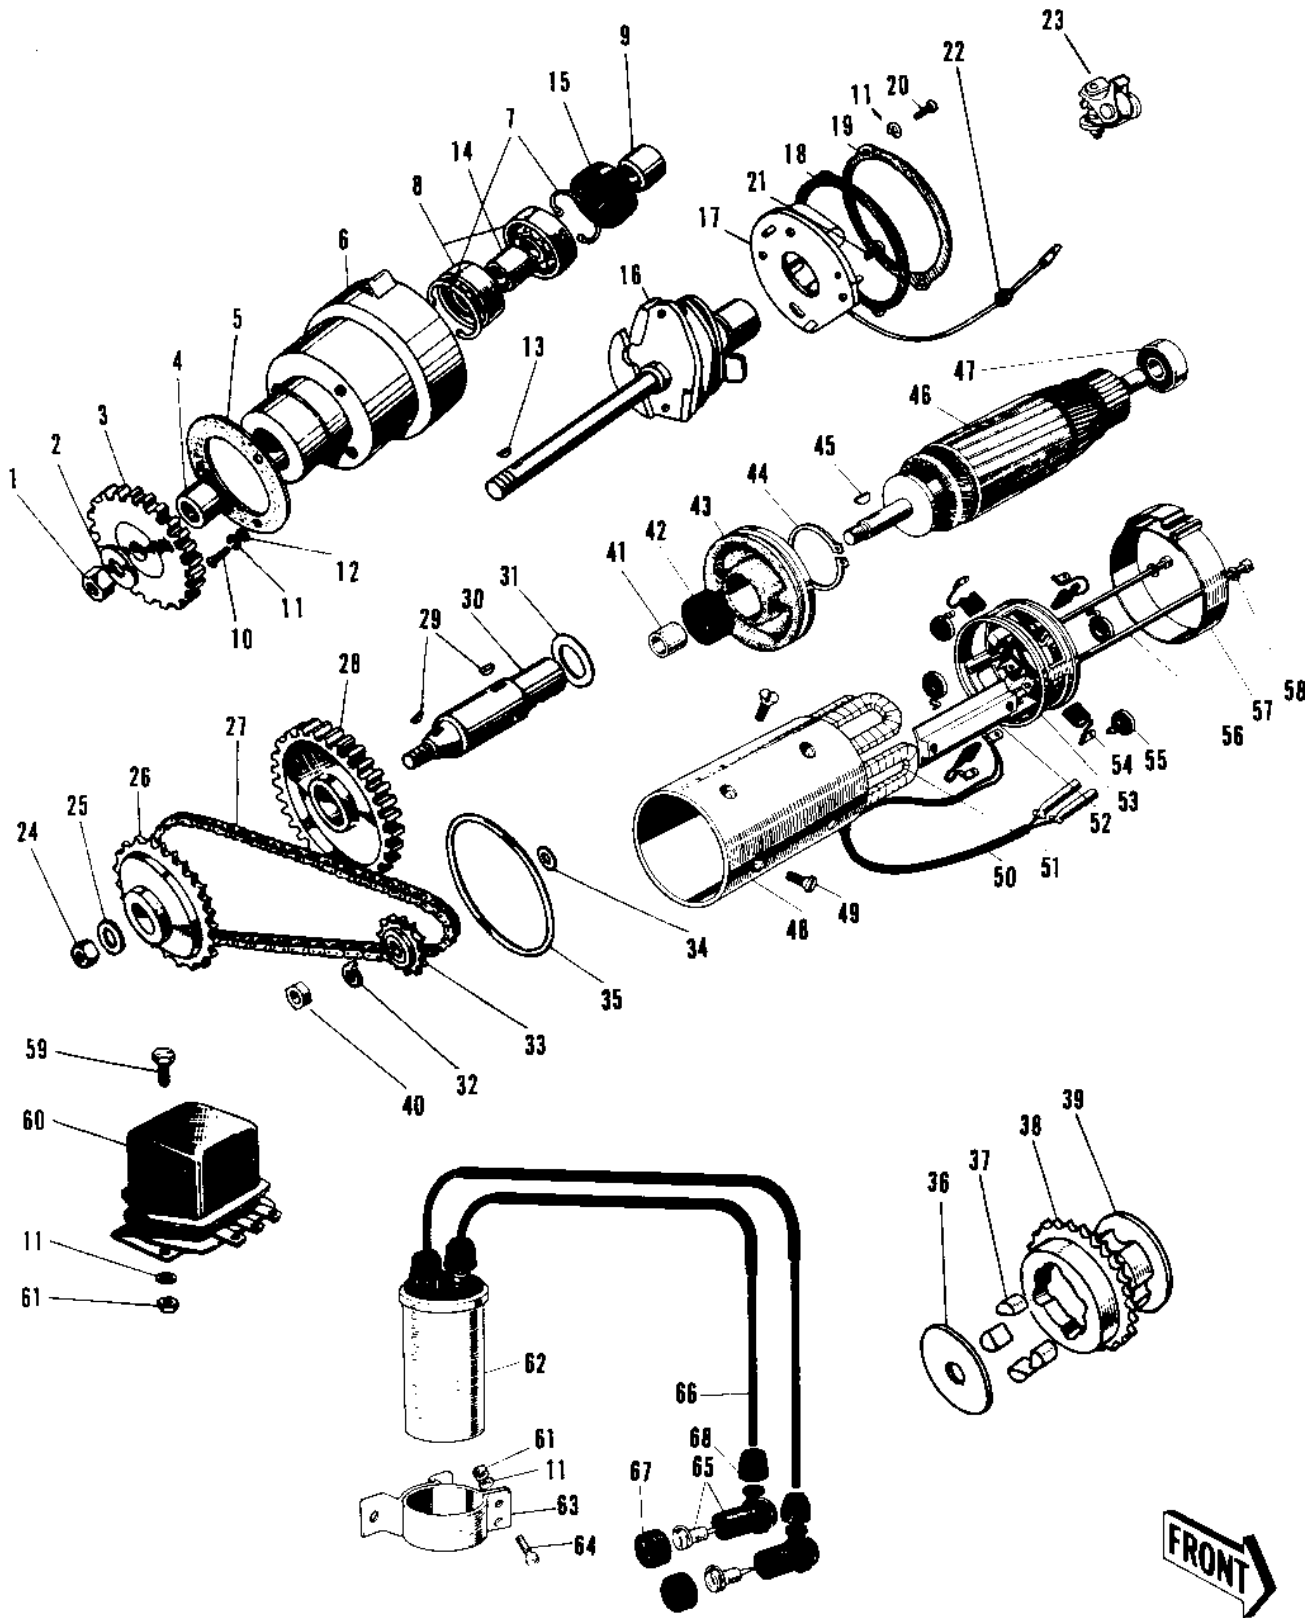

## 1969 W1SS PARTS LIST

IGNITION/GENERATOR/REGULATOR

ITEM NAME	PART NUMBER	QUANTITY
NUT BREAKER GEAR (Ref # 1)	92017-001	1
10MM TONGUED LOCK WASHER (Ref # 2)	420B1070	1
GEAR CONTACT BREAKER (Ref # 3)	21145-002	2
COLLAR BREAKER C (Ref # 4)	92027-076	1
GASKET BREAKER CASE (Ref # 5)	21138-001	1
CASE CONTACT BREAKER (Ref # 6)	21136-001	1
CIRCLIP 30MM (Ref # 7)	481J3000	1
BEARING BALL #6200 (Ref # 8)	601B6200	1
BEARING BALL #6200ZZ (Ref # 8)	92045-011	1
COLLAR BREAKER A (Ref # 9)	92027-074	1
SCREW PAN HEAD 6X22 (Ref # 10)	220B0622	1
WASHER SPRING 6MM (Ref # 11)	461F0600	1
WASHER PLAIN 6MM (Ref # 12)	410B0600	1
WOODRUFF KEY GOV SHT (Ref # 13)	92038-011	1
COLLAR BREAKER (Ref # 14)	92027-075	1
OIL SEAL,SB18307 (Ref # 15)	92049-013	1
GOVERNOR (Ref # 16)	21148-001	1
BREAKER CONTACT (Ref # 17)	21134-002	1
GASKET BRK CASE COVER (Ref # 18)	21139-001	1
COVER CONTACT BRK CAS (Ref # 19)	21137-001	1
SCREW PAN HEAD 6X12 (Ref # 20)	220B0612	1
SCREW PAN HEAD 5X8 (Ref # 21)	220B0508	2
GROMMET BREAKER CORD (Ref # 22)	92071-034	1
NUT 12MM (Ref # 24)	313G1200	2
NUT,12MM (Ref # 24)	314G1200A	3
WASHER PLAIN 12MM (Ref # 25)	410B1200	1
SPROCKET IDLE SHAFT (Ref # 26)	21054-002	1
CHAIN DYNAMO DRIVE (Ref # 27)	21070-002	2
GEAR ASSY IDLE (Ref # 28~30)	12058-001	1

### IGNITION/GENERATOR/REGULATOR

ITEM NAME	PART NUMBER	QUANTITY
SPRING CARBON BRUSH (Ref # 55)	21040-002	1
BOLT DYNAMO COVER (Ref # 56)	21035-003	1
BAND COMMUTATOR (Ref # 57)	21036-001	1
BOLT-UPSET,6X16 (Ref # 59)	112G0616	1
REGULATOR VOLTAGE (Ref # 60)	21066-004	1
REGULATOR VOLTAGE (Ref # 60)	21066-009	1
NUT 6MM (Ref # 61)	311B0600	1
COIL IGNITION (Ref # 62)	21121-025	1
CLAMP IGNITION COIL (Ref # 63)	21122-002	1
BOLT-UPSET 6X14 (Ref # 64)	112B0614	1
CAP-SPARK PLUG (Ref # 65)	21130-016	2
CORD HIGH TENSION (Ref # 66)	21133-009	1
GROMMET PLUG CAP A (Ref # 67)	21131-002	1
GROMMET-PLUG CAP,A (Ref # 67)	21131-004	1
GROMMET (Ref # 68)	92071-517	1
GROMMET,SPARK PLG CAP (Ref # 68)	21132-005	1