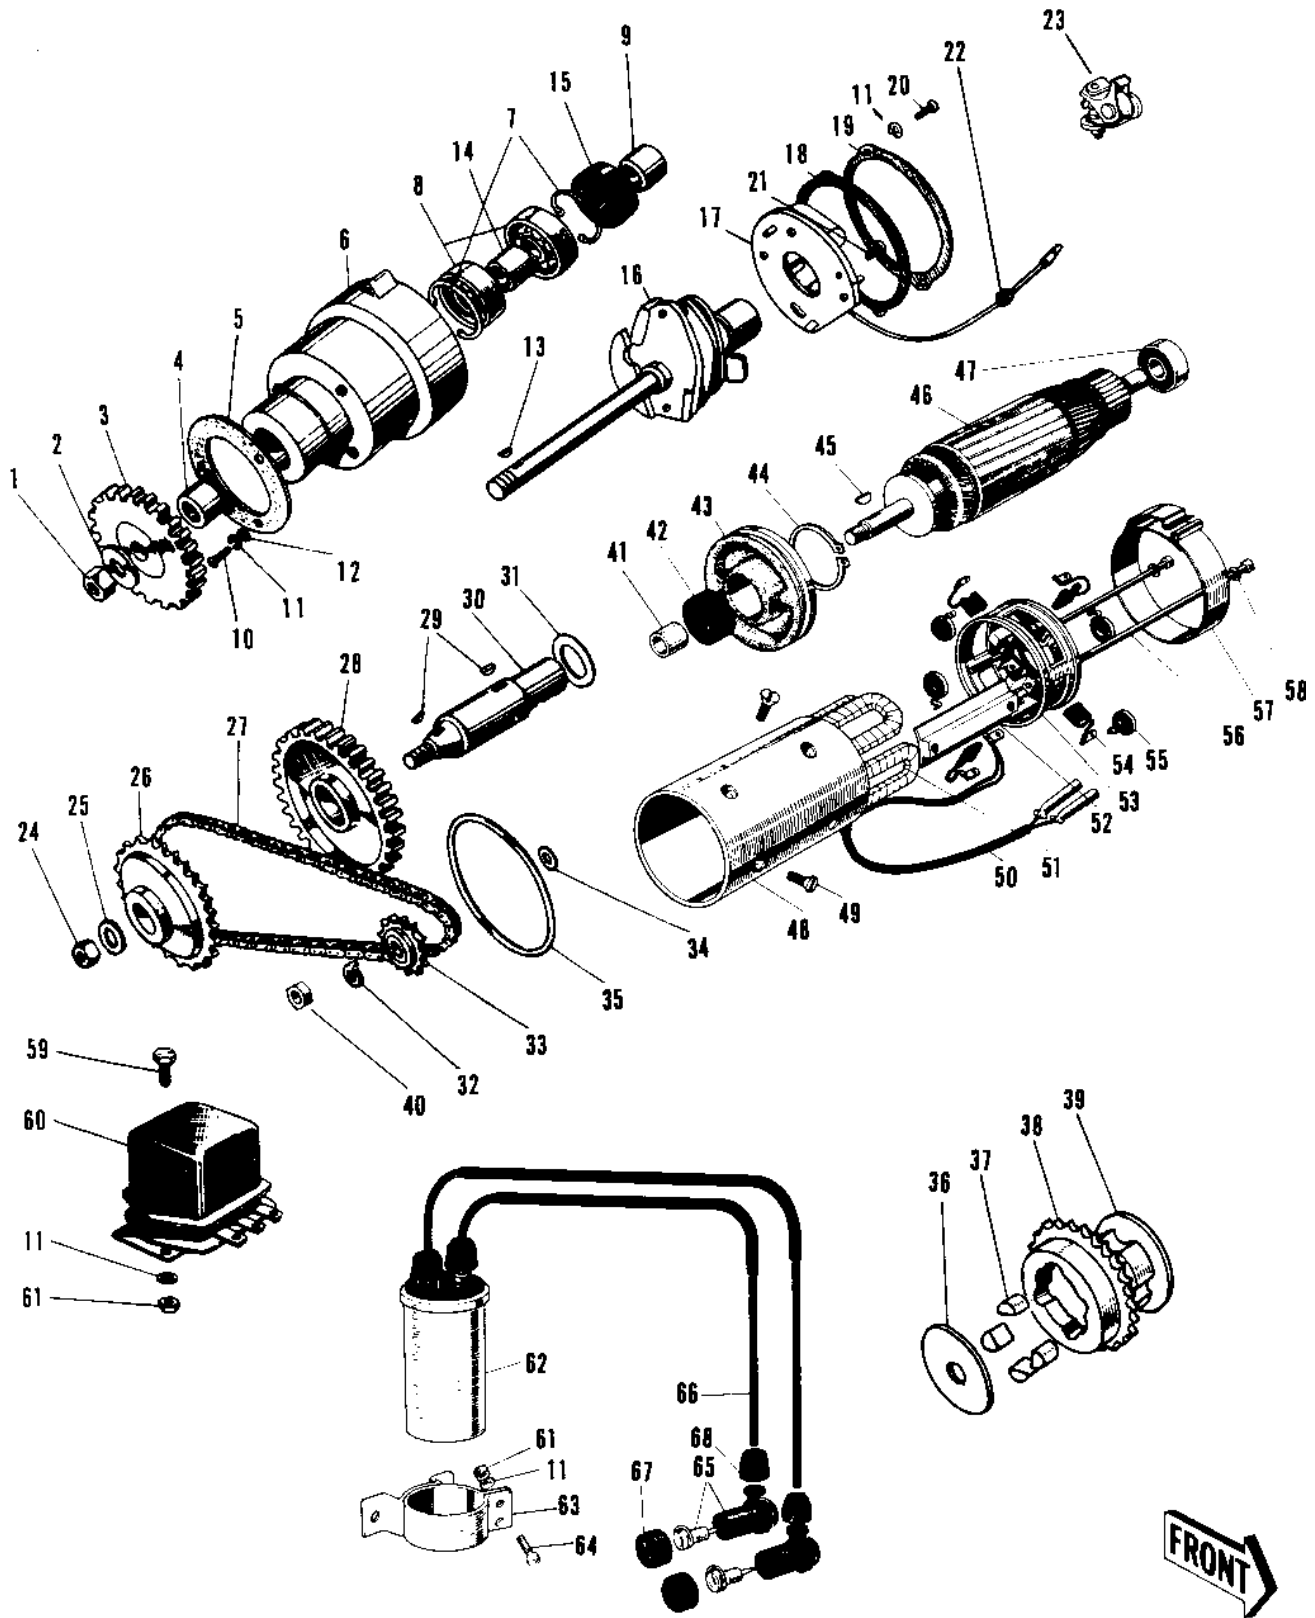

## 1968 W1SS PARTS DIAGRAM IGNITION/GENERATOR/REGULATOR

### IGNITION/GENERATOR/REGULATOR

ITEM NAME	PART NUMBER	QUANTITY
NUT BREAKER GEAR (Ref # 1)	92017-001	1
10MM TONGUED LOCK WASHER (Ref # 2)	420B1070	1
GEAR CONTACT BREAKER (Ref # 3)	21145-002	2
COLLAR BREAKER C (Ref # 4)	92027-076	1
GASKET BREAKER CASE (Ref # 5)	21138-001	1
CASE CONTACT BREAKER (Ref # 6)	21136-001	1
CIRCLIP 30MM (Ref # 7)	481J3000	1
BEARING BALL #6200 (Ref # 8)	601B6200	1
BEARING BALL #6200ZZ (Ref # 8)	92045-011	1
COLLAR BREAKER A (Ref # 9)	92027-074	1
SCREW PAN HEAD 6X22 (Ref # 10)	220B0622	1
WASHER SPRING 6MM (Ref # 11)	461F0600	1
WASHER PLAIN 6MM (Ref # 12)	410B0600	1
WOODRUFF KEY GOV SHT (Ref # 13)	92038-011	1
COLLAR BREAKER (Ref # 14)	92027-075	1
OIL SEAL,SB18307 (Ref # 15)	92049-013	1
GOVERNOR (Ref # 16)	21148-001	1
BREAKER CONTACT (Ref # 17)	21134-002	1
GASKET BRK CASE COVER (Ref # 18)	21139-001	1
COVER CONTACT BRK CAS (Ref # 19)	21137-001	1
SCREW PAN HEAD 6X12 (Ref # 20)	220B0612	1
SCREW PAN HEAD 5X8 (Ref # 21)	220B0508	2
GROMMET BREAKER CORD (Ref # 22)	92071-034	1
NUT 12MM (Ref # 24)	313G1200	2
NUT,12MM (Ref # 24)	314G1200A	3
WASHER PLAIN 12MM (Ref # 25)	410B1200	1
SPROCKET IDLE SHAFT (Ref # 26)	21054-002	1
CHAIN DYNAMO DRIVE (Ref # 27)	21070-002	2
GEAR ASSY IDLE (Ref # 28~30)	12058-001	1

### IGNITION/GENERATOR/REGULATOR

ITEM NAME	PART NUMBER	QUANTITY
SPRING CARBON BRUSH (Ref # 55)	21040-002	1
BOLT DYNAMO COVER (Ref # 56)	21035-003	1
BAND COMMUTATOR (Ref # 57)	21036-001	1
BOLT-UPSET,6X16 (Ref # 59)	112G0616	1
REGULATOR VOLTAGE (Ref # 60)	21066-004	1
REGULATOR VOLTAGE (Ref # 60)	21066-009	1
NUT 6MM (Ref # 61)	311B0600	1
COIL IGNITION (Ref # 62)	21121-025	1
CLAMP IGNITION COIL (Ref # 63)	21122-002	1
BOLT-UPSET 6X14 (Ref # 64)	112B0614	1
CAP-SPARK PLUG (Ref # 65)	21130-016	2
CORD HIGH TENSION (Ref # 66)	21133-009	1
GROMMET PLUG CAP A (Ref # 67)	21131-002	1
GROMMET-PLUG CAP,A (Ref # 67)	21131-004	1
GROMMET (Ref # 68)	92071-517	1
GROMMET,SPARK PLG CAP (Ref # 68)	21132-005	1