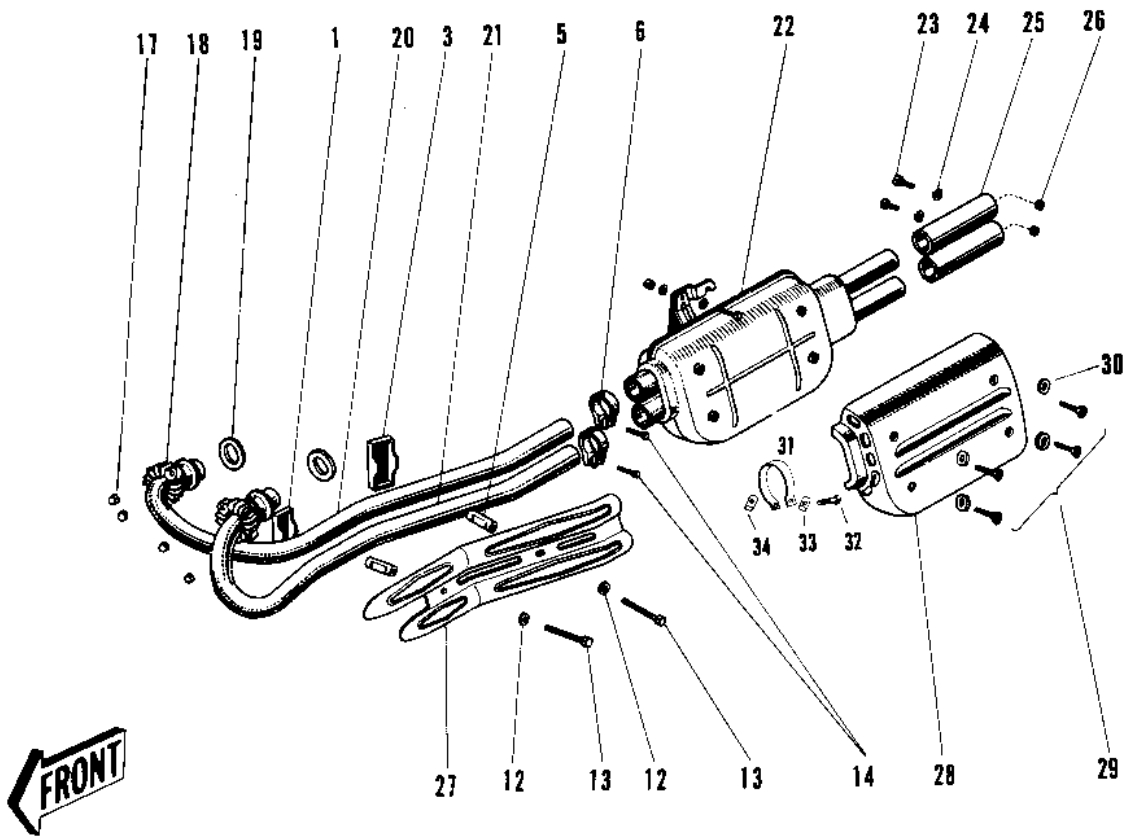

1969 Commander PARTS DIAGRAM

MUFFLERS (W2TT)

1969 Commander PARTS LIST

MUFFLERS (W2TT)

ITEM NAME	PART NUMBER	QUANTITY
HOLDER EXH PIPE FRONT (Ref # 1)	18053-001	1
PIPE EXHAUST R.H (Ref # 2)	18049-061	1
HOLDER EXH PIPE REAR (Ref # 3)	18052-001	1
UNAVAILABLE IN PRICE BOOK (Ref # 4)	18049-060	1
COLLAR (Ref # 5)	92026-052	1
CLAMP (Ref # 6)	92037-030	1
NUT,8MM (Ref # 7)	311B0800	1
WASHER SPRING 8MM (Ref # 8)	461F0800	1
BRACKET (Ref # 9)	18061-030	1
MUFFLER ASSY R.H (Ref # 10)	18014-008	1
MUFFLER ASSY L.H (Ref # 11)	18013-007	1
WASHER PLAIN 8MM (Ref # 12)	410B0800	1
BOLT HEX HEAD 8X63 (Ref # 13)	110N0863	1
SCREW FLT FIL HD 6X25 (Ref # 14)	210E0625	1
SCREW PAN HEAD 6X25 (Ref # 14)	220B0625	1
COVER,MUFFLER (Ref # 15)	18057-020	1
BOLT HEX HEAD 8X14 (Ref # 16)	110N0814	1
UNAVAILABLE IN PRICE BOOK (Ref # 17)	92015-012	1
UNAVAILABLE IN PRICE BOOK (Ref # 18)	1806-019	1
GASKET,EXHAUST PIPE H (Ref # 19)	11009-1840	1
PIPE EXHAUST R.H (Ref # 20)	18049-042	1
PIPE EXHAUST L.H (Ref # 21)	18049-043	1
MUFFLER ASSY (Ref # 22~26)	18002-035	1
BOLT HEX HEAD 6X8 (Ref # 23)	110B0608	1
WASHER SPRING 6MM (Ref # 24)	461F0600	1
TAIL PIECE (Ref # 25)	18048-007	1
NUT 6MM (Ref # 26)	311B0600	1
COVER EXHAUST PIPE (Ref # 27)	18057-031	1
UNAVAILABLE IN PRICE BOOK (Ref # 28)	18057-015	1

1969 Commander PARTS LIST

MUFFLERS (W2TT)

ITEM NAME	PART NUMBER	QUANTITY
SCREW PAN HEAD 6X8 (Ref # 29)	220E0608	1
WASHER PLAIN 6MM (Ref # 30)	411B0600	1
CLAMP (Ref # 31)	92037-038	1
BOLT-SMALL-UPSET (Ref # 32)	115B0832	1
BAND END B (Ref # 33)	21056-003	1
BAND END A (Ref # 34)	21056-002	1