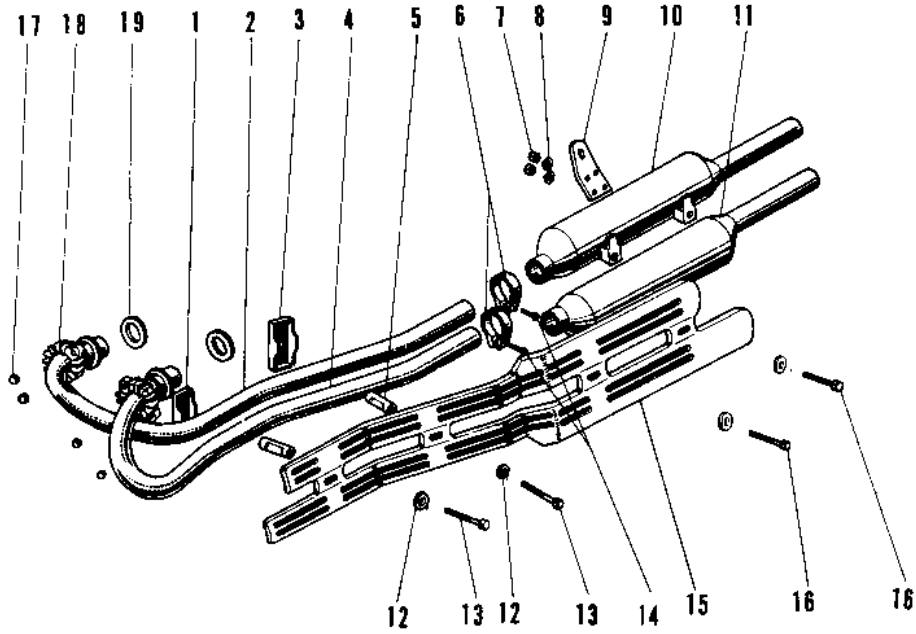

1969 Commander PARTS DIAGRAM

MUFFLERS (W2TT)

1969 Commander PARTS LIST

MUFFLERS (W2TT)

ITEM NAME	PART NUMBER	QUANTITY
HOLDER EXH PIPE FRONT (Ref # 1)	18053-001	1
PIPE EXHAUST R.H (Ref # 2)	18049-061	1
HOLDER EXH PIPE REAR (Ref # 3)	18052-001	1
UNAVAILABLE IN PRICE BOOK (Ref # 4)	18049-060	1
COLLAR (Ref # 5)	92026-052	1
CLAMP (Ref # 6)	92037-030	1
NUT,8MM (Ref # 7)	311B0800	1
WASHER SPRING 8MM (Ref # 8)	461F0800	1
BRACKET (Ref # 9)	18061-030	1
MUFFLER ASSY R.H (Ref # 10)	18014-008	1
MUFFLER ASSY L.H (Ref # 11)	18013-007	1
WASHER PLAIN 8MM (Ref # 12)	410B0800	1
BOLT HEX HEAD 8X63 (Ref # 13)	110N0863	1
SCREW FLT FIL HD 6X25 (Ref # 14)	210E0625	1
SCREW PAN HEAD 6X25 (Ref # 14)	220B0625	1
COVER,MUFFLER (Ref # 15)	18057-020	1
BOLT HEX HEAD 8X14 (Ref # 16)	110N0814	1
UNAVAILABLE IN PRICE BOOK (Ref # 17)	92015-012	1
UNAVAILABLE IN PRICE BOOK (Ref # 18)	1806-019	1
GASKET,EXHAUST PIPE H (Ref # 19)	11009-1840	1
PIPE EXHAUST R.H (Ref # 20)	18049-042	1
PIPE EXHAUST L.H (Ref # 21)	18049-043	1
MUFFLER ASSY (Ref # 22~26)	18002-035	1
BOLT HEX HEAD 6X8 (Ref # 23)	110B0608	1
WASHER SPRING 6MM (Ref # 24)	461F0600	1
TAIL PIECE (Ref # 25)	18048-007	1
NUT 6MM (Ref # 26)	311B0600	1
COVER EXHAUST PIPE (Ref # 27)	18057-031	1
UNAVAILABLE IN PRICE BOOK (Ref # 28)	18057-015	1

1969 Commander PARTS LIST

MUFFLERS (W2TT)

ITEM NAME	PART NUMBER	QUANTITY
SCREW PAN HEAD 6X8 (Ref # 29)	220E0608	1
WASHER PLAIN 6MM (Ref # 30)	411B0600	1
CLAMP (Ref # 31)	92037-038	1
BOLT-SMALL-UPSET (Ref # 32)	115B0832	1
BAND END B (Ref # 33)	21056-003	1
BAND END A (Ref # 34)	21056-002	1