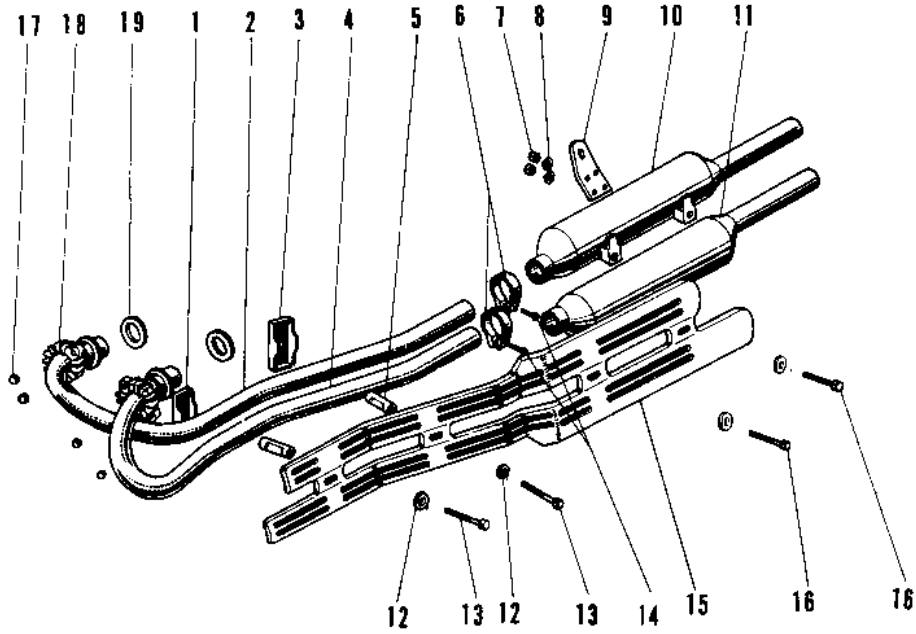

1968 Commander PARTS DIAGRAM

MUFFLERS (W2TT)

1968 Commander PARTS LIST

MUFFLERS (W2TT)

ITEM NAME	PART NUMBER	QUANTITY
HOLDER EXH PIPE FRONT (Ref # 1)	18053-001	1
PIPE EXHAUST R.H (Ref # 2)	18049-061	1
HOLDER EXH PIPE REAR (Ref # 3)	18052-001	1
UNAVAILABLE IN PRICE BOOK (Ref # 4)	18049-060	1
COLLAR (Ref # 5)	92026-052	2
CLAMP (Ref # 6)	92037-030	2
NUT,8MM (Ref # 7)	311B0800	4
WASHER SPRING 8MM (Ref # 8)	461F0800	4
BRACKET (Ref # 9)	18061-030	1
MUFFLER ASSY R.H (Ref # 10)	18014-008	1
MUFFLER ASSY L.H (Ref # 11)	18013-007	1
WASHER PLAIN 8MM (Ref # 12)	410B0800	4
BOLT HEX HEAD 8X63 (Ref # 13)	110N0863	2
SCREW FLT FIL HD 6X25 (Ref # 14)	210E0625	(2
SCREW PAN HEAD 6X25 (Ref # 14)	220B0625	2
COVER,MUFFLER (Ref # 15)	18057-020	1
BOLT HEX HEAD 8X14 (Ref # 16)	110N0814	2
UNAVAILABLE IN PRICE BOOK (Ref # 17)	92015-012	4
UNAVAILABLE IN PRICE BOOK (Ref # 18)	1806-019	2
GASKET,EXHAUST PIPE H (Ref # 19)	11009-1840	2
PIPE EXHAUST R.H (Ref # 20)	18049-042	1
PIPE EXHAUST L.H (Ref # 21)	18049-043	1
MUFFLER ASSY (Ref # 22~26)	18002-035	1
BOLT HEX HEAD 6X8 (Ref # 23)	110B0608	2
WASHER SPRING 6MM (Ref # 24)	461F0600	2
TAIL PIECE (Ref # 25)	18048-007	2
NUT 6MM (Ref # 26)	311B0600	2
COVER EXHAUST PIPE (Ref # 27)	18057-031	1
UNAVAILABLE IN PRICE BOOK (Ref # 28)	18057-015	1

1968 Commander PARTS LIST

MUFFLERS (W2TT)

ITEM NAME	PART NUMBER	QUANTITY
SCREW PAN HEAD 6X8 (Ref # 29)	220E0608	4
WASHER PLAIN 6MM (Ref # 30)	411B0600	4
CLAMP (Ref # 31)	92037-038	2
BOLT-SMALL-UPSET (Ref # 32)	115B0832	2
BAND END B (Ref # 33)	21056-003	2
BAND END A (Ref # 34)	21056-002	2