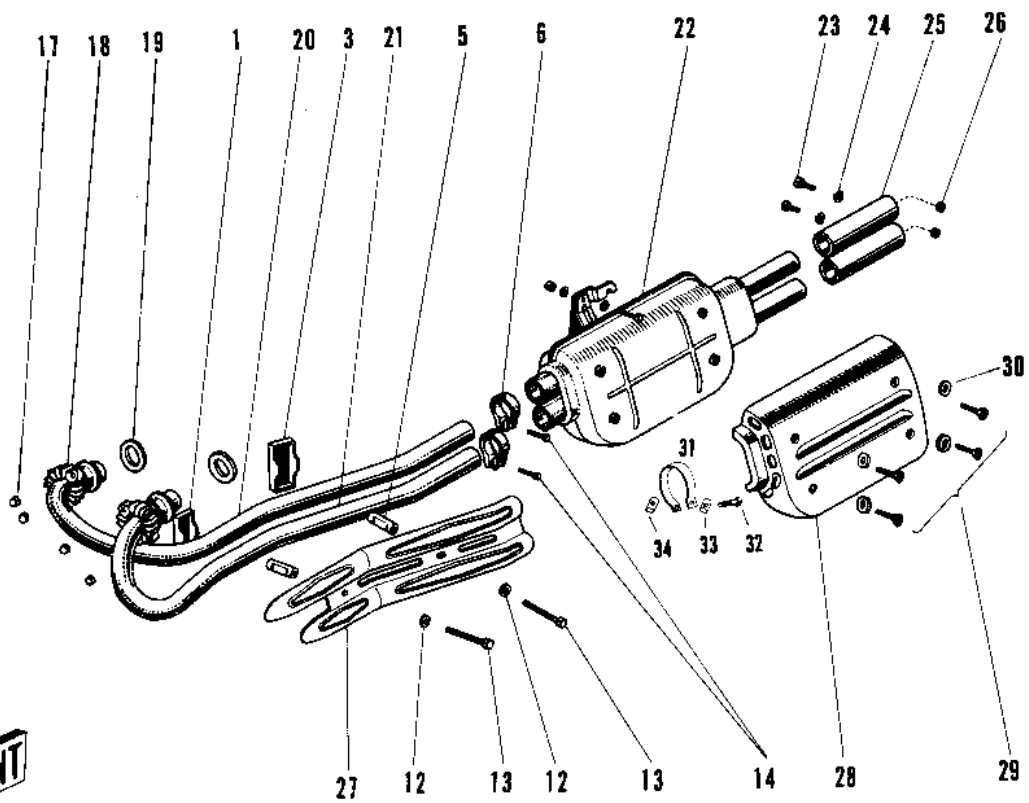

1968 Commander PARTS DIAGRAM

MUFFLERS (W2TT)

1968 Commander PARTS LIST

MUFFLERS (W2TT)

ITEM NAME	PART NUMBER	QUANTITY
HOLDER EXH PIPE FRONT (Ref # 1)	18053-001	1
PIPE EXHAUST R.H (Ref # 2)	18049-061	1
HOLDER EXH PIPE REAR (Ref # 3)	18052-001	1
UNAVAILABLE IN PRICE BOOK (Ref # 4)	18049-060	1
COLLAR (Ref # 5)	92026-052	2
CLAMP (Ref # 6)	92037-030	2
NUT,8MM (Ref # 7)	311B0800	4
WASHER SPRING 8MM (Ref # 8)	461F0800	4
BRACKET (Ref # 9)	18061-030	1
MUFFLER ASSY R.H (Ref # 10)	18014-008	1
MUFFLER ASSY L.H (Ref # 11)	18013-007	1
WASHER PLAIN 8MM (Ref # 12)	410B0800	4
BOLT HEX HEAD 8X63 (Ref # 13)	110N0863	2
SCREW FLT FIL HD 6X25 (Ref # 14)	210E0625	(2
SCREW PAN HEAD 6X25 (Ref # 14)	220B0625	2
COVER,MUFFLER (Ref # 15)	18057-020	1
BOLT HEX HEAD 8X14 (Ref # 16)	110N0814	2
UNAVAILABLE IN PRICE BOOK (Ref # 17)	92015-012	4
UNAVAILABLE IN PRICE BOOK (Ref # 18)	1806-019	2
GASKET,EXHAUST PIPE H (Ref # 19)	11009-1840	2
PIPE EXHAUST R.H (Ref # 20)	18049-042	1
PIPE EXHAUST L.H (Ref # 21)	18049-043	1
MUFFLER ASSY (Ref # 22~26)	18002-035	1
BOLT HEX HEAD 6X8 (Ref # 23)	110B0608	2
WASHER SPRING 6MM (Ref # 24)	461F0600	2
TAIL PIECE (Ref # 25)	18048-007	2
NUT 6MM (Ref # 26)	311B0600	2
COVER EXHAUST PIPE (Ref # 27)	18057-031	1
UNAVAILABLE IN PRICE BOOK (Ref # 28)	18057-015	1

1968 Commander PARTS LIST

MUFFLERS (W2TT)

ITEM NAME	PART NUMBER	QUANTITY
SCREW PAN HEAD 6X8 (Ref # 29)	220E0608	4
WASHER PLAIN 6MM (Ref # 30)	411B0600	4
CLAMP (Ref # 31)	92037-038	2
BOLT-SMALL-UPSET (Ref # 32)	115B0832	2
BAND END B (Ref # 33)	21056-003	2
BAND END A (Ref # 34)	21056-002	2