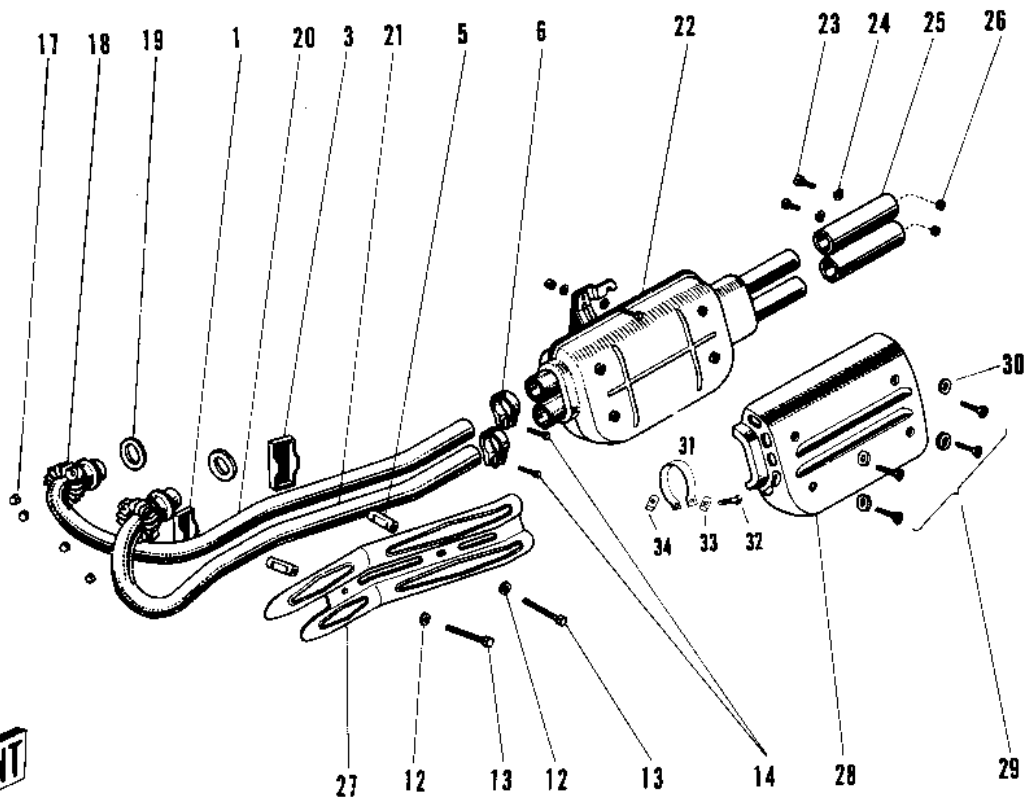

1969 W1SS PARTS DIAGRAM

MUFFLERS (W2TT)

1969 W1SS PARTS LIST

MUFFLERS (W2TT)

ITEM NAME	PART NUMBER	QUANTITY
HOLDER EXH PIPE FRONT (Ref # 1)	18053-001	1
PIPE EXHAUST R.H (Ref # 2)	18049-061	1
HOLDER EXH PIPE REAR (Ref # 3)	18052-001	1
UNAVAILABLE IN PRICE BOOK (Ref # 4)	18049-060	1
COLLAR (Ref # 5)	92026-052	1
CLAMP (Ref # 6)	92037-030	1
NUT,8MM (Ref # 7)	311B0800	1
WASHER SPRING 8MM (Ref # 8)	461F0800	1
BRACKET (Ref # 9)	18061-030	1
MUFFLER ASSY R.H (Ref # 10)	18014-008	1
MUFFLER ASSY L.H (Ref # 11)	18013-007	1
WASHER PLAIN 8MM (Ref # 12)	410B0800	1
BOLT HEX HEAD 8X63 (Ref # 13)	110N0863	1
SCREW FLT FIL HD 6X25 (Ref # 14)	210E0625	1
SCREW PAN HEAD 6X25 (Ref # 14)	220B0625	1
COVER,MUFFLER (Ref # 15)	18057-020	1
BOLT HEX HEAD 8X14 (Ref # 16)	110N0814	1
UNAVAILABLE IN PRICE BOOK (Ref # 17)	92015-012	1
UNAVAILABLE IN PRICE BOOK (Ref # 18)	1806-019	1
GASKET,EXHAUST PIPE H (Ref # 19)	11009-1840	1
PIPE EXHAUST R.H (Ref # 20)	18049-042	1
PIPE EXHAUST L.H (Ref # 21)	18049-043	1
MUFFLER ASSY (Ref # 22~26)	18002-035	1
BOLT HEX HEAD 6X8 (Ref # 23)	110B0608	1
WASHER SPRING 6MM (Ref # 24)	461F0600	1
TAIL PIECE (Ref # 25)	18048-007	1
NUT 6MM (Ref # 26)	311B0600	1
COVER EXHAUST PIPE (Ref # 27)	18057-031	1
UNAVAILABLE IN PRICE BOOK (Ref # 28)	18057-015	1

1969 W1SS PARTS LIST

MUFFLERS (W2TT)

ITEM NAME	PART NUMBER	QUANTITY
SCREW PAN HEAD 6X8 (Ref # 29)	220E0608	1
WASHER PLAIN 6MM (Ref # 30)	411B0600	1
CLAMP (Ref # 31)	92037-038	1
BOLT-SMALL-UPSET (Ref # 32)	115B0832	1
BAND END B (Ref # 33)	21056-003	1
BAND END A (Ref # 34)	21056-002	1