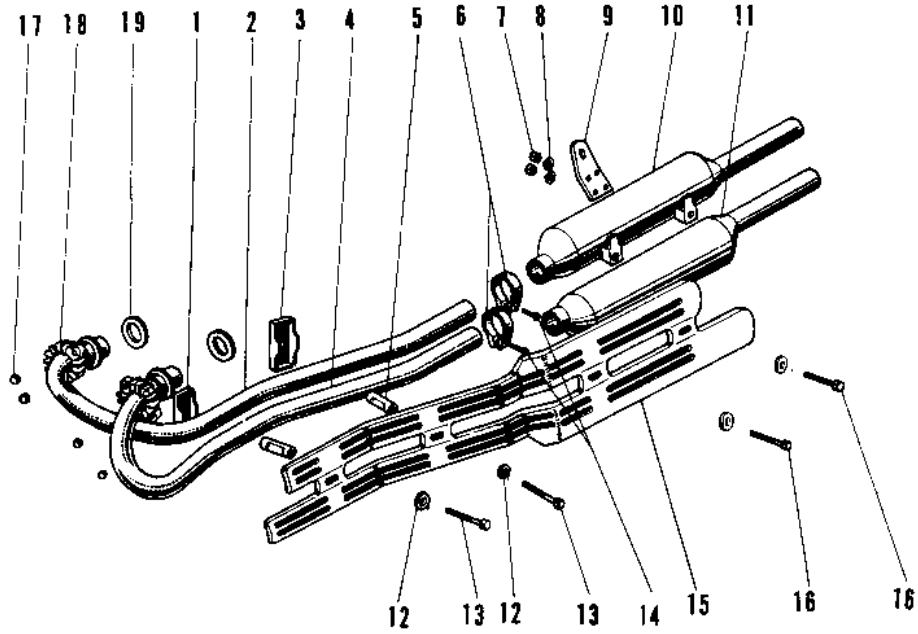

1969 W1SS PARTS DIAGRAM

MUFFLERS (W2TT)

1969 W1SS PARTS LIST

MUFFLERS (W2TT)

ITEM NAME	PART NUMBER	QUANTITY
HOLDER EXH PIPE FRONT (Ref # 1)	18053-001	1
PIPE EXHAUST R.H (Ref # 2)	18049-061	1
HOLDER EXH PIPE REAR (Ref # 3)	18052-001	1
UNAVAILABLE IN PRICE BOOK (Ref # 4)	18049-060	1
COLLAR (Ref # 5)	92026-052	1
CLAMP (Ref # 6)	92037-030	1
NUT,8MM (Ref # 7)	311B0800	1
WASHER SPRING 8MM (Ref # 8)	461F0800	1
BRACKET (Ref # 9)	18061-030	1
MUFFLER ASSY R.H (Ref # 10)	18014-008	1
MUFFLER ASSY L.H (Ref # 11)	18013-007	1
WASHER PLAIN 8MM (Ref # 12)	410B0800	1
BOLT HEX HEAD 8X63 (Ref # 13)	110N0863	1
SCREW FLT FIL HD 6X25 (Ref # 14)	210E0625	1
SCREW PAN HEAD 6X25 (Ref # 14)	220B0625	1
COVER,MUFFLER (Ref # 15)	18057-020	1
BOLT HEX HEAD 8X14 (Ref # 16)	110N0814	1
UNAVAILABLE IN PRICE BOOK (Ref # 17)	92015-012	1
UNAVAILABLE IN PRICE BOOK (Ref # 18)	1806-019	1
GASKET,EXHAUST PIPE H (Ref # 19)	11009-1840	1
PIPE EXHAUST R.H (Ref # 20)	18049-042	1
PIPE EXHAUST L.H (Ref # 21)	18049-043	1
MUFFLER ASSY (Ref # 22~26)	18002-035	1
BOLT HEX HEAD 6X8 (Ref # 23)	110B0608	1
WASHER SPRING 6MM (Ref # 24)	461F0600	1
TAIL PIECE (Ref # 25)	18048-007	1
NUT 6MM (Ref # 26)	311B0600	1
COVER EXHAUST PIPE (Ref # 27)	18057-031	1
UNAVAILABLE IN PRICE BOOK (Ref # 28)	18057-015	1

1969 W1SS PARTS LIST

MUFFLERS (W2TT)

ITEM NAME	PART NUMBER	QUANTITY
SCREW PAN HEAD 6X8 (Ref # 29)	220E0608	1
WASHER PLAIN 6MM (Ref # 30)	411B0600	1
CLAMP (Ref # 31)	92037-038	1
BOLT-SMALL-UPSET (Ref # 32)	115B0832	1
BAND END B (Ref # 33)	21056-003	1
BAND END A (Ref # 34)	21056-002	1