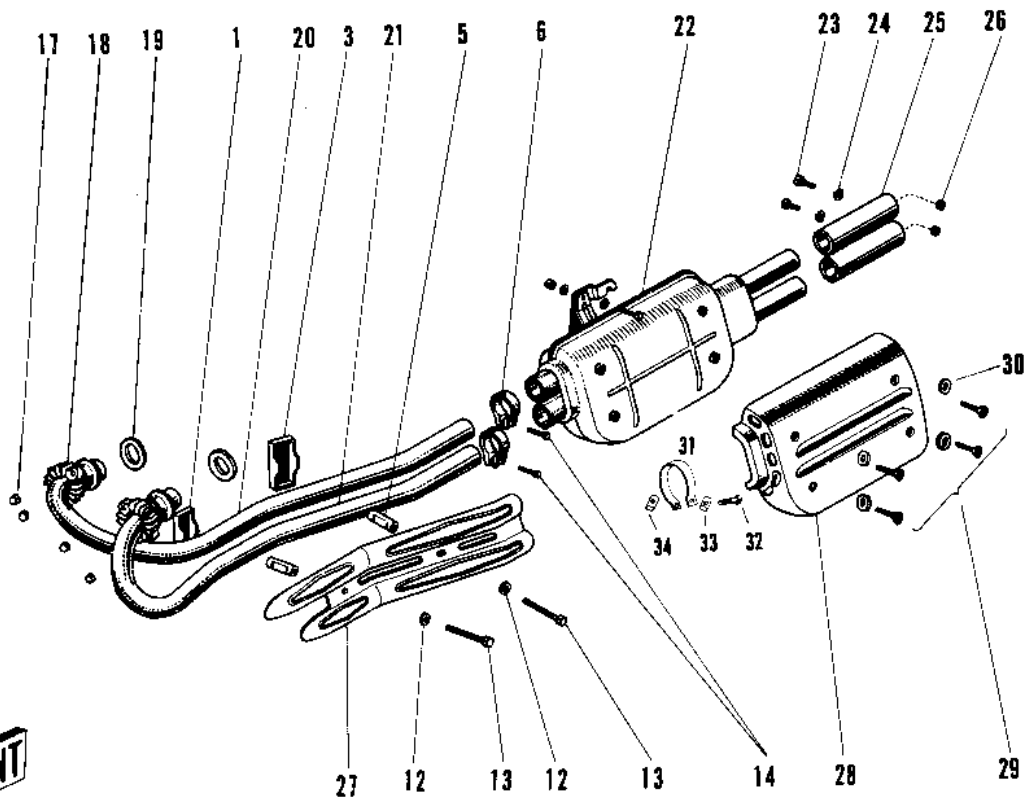

1968 W1SS PARTS DIAGRAM

MUFFLERS (W2TT)

1968 W1SS PARTS LIST

MUFFLERS (W2TT)

ITEM NAME	PART NUMBER	QUANTITY
HOLDER EXH PIPE FRONT (Ref # 1)	18053-001	1
PIPE EXHAUST R.H (Ref # 2)	18049-061	1
HOLDER EXH PIPE REAR (Ref # 3)	18052-001	1
UNAVAILABLE IN PRICE BOOK (Ref # 4)	18049-060	1
COLLAR (Ref # 5)	92026-052	1
CLAMP (Ref # 6)	92037-030	1
NUT,8MM (Ref # 7)	311B0800	1
WASHER SPRING 8MM (Ref # 8)	461F0800	1
BRACKET (Ref # 9)	18061-030	1
MUFFLER ASSY R.H (Ref # 10)	18014-008	1
MUFFLER ASSY L.H (Ref # 11)	18013-007	1
WASHER PLAIN 8MM (Ref # 12)	410B0800	1
BOLT HEX HEAD 8X63 (Ref # 13)	110N0863	1
SCREW FLT FIL HD 6X25 (Ref # 14)	210E0625	1
SCREW PAN HEAD 6X25 (Ref # 14)	220B0625	1
COVER,MUFFLER (Ref # 15)	18057-020	1
BOLT HEX HEAD 8X14 (Ref # 16)	110N0814	1
UNAVAILABLE IN PRICE BOOK (Ref # 17)	92015-012	1
UNAVAILABLE IN PRICE BOOK (Ref # 18)	1806-019	1
GASKET,EXHAUST PIPE H (Ref # 19)	11009-1840	1
PIPE EXHAUST R.H (Ref # 20)	18049-042	1
PIPE EXHAUST L.H (Ref # 21)	18049-043	1
MUFFLER ASSY (Ref # 22~26)	18002-035	1
BOLT HEX HEAD 6X8 (Ref # 23)	110B0608	1
WASHER SPRING 6MM (Ref # 24)	461F0600	1
TAIL PIECE (Ref # 25)	18048-007	1
NUT 6MM (Ref # 26)	311B0600	1
COVER EXHAUST PIPE (Ref # 27)	18057-031	1
UNAVAILABLE IN PRICE BOOK (Ref # 28)	18057-015	1

1968 W1SS PARTS LIST

MUFFLERS (W2TT)

ITEM NAME	PART NUMBER	QUANTITY
SCREW PAN HEAD 6X8 (Ref # 29)	220E0608	1
WASHER PLAIN 6MM (Ref # 30)	411B0600	1
CLAMP (Ref # 31)	92037-038	1
BOLT-SMALL-UPSET (Ref # 32)	115B0832	1
BAND END B (Ref # 33)	21056-003	1
BAND END A (Ref # 34)	21056-002	1