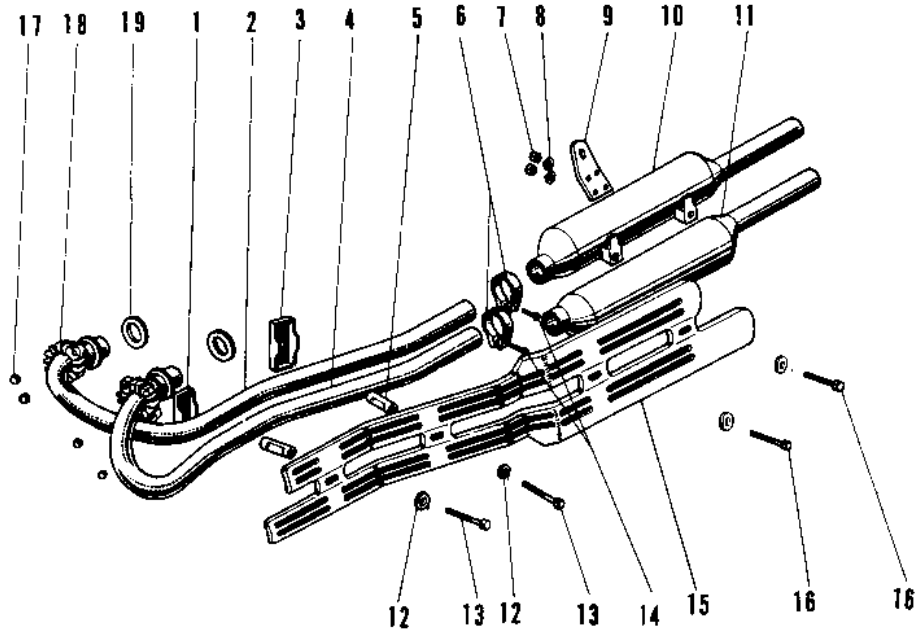

1968 W1SS PARTS DIAGRAM

MUFFLERS (W2TT)

1968 W1SS PARTS LIST

MUFFLERS (W2TT)

ITEM NAME	PART NUMBER	QUANTITY
HOLDER EXH PIPE FRONT (Ref # 1)	18053-001	1
PIPE EXHAUST R.H (Ref # 2)	18049-061	1
HOLDER EXH PIPE REAR (Ref # 3)	18052-001	1
UNAVAILABLE IN PRICE BOOK (Ref # 4)	18049-060	1
COLLAR (Ref # 5)	92026-052	1
CLAMP (Ref # 6)	92037-030	1
NUT,8MM (Ref # 7)	311B0800	1
WASHER SPRING 8MM (Ref # 8)	461F0800	1
BRACKET (Ref # 9)	18061-030	1
MUFFLER ASSY R.H (Ref # 10)	18014-008	1
MUFFLER ASSY L.H (Ref # 11)	18013-007	1
WASHER PLAIN 8MM (Ref # 12)	410B0800	1
BOLT HEX HEAD 8X63 (Ref # 13)	110N0863	1
SCREW FLT FIL HD 6X25 (Ref # 14)	210E0625	1
SCREW PAN HEAD 6X25 (Ref # 14)	220B0625	1
COVER,MUFFLER (Ref # 15)	18057-020	1
BOLT HEX HEAD 8X14 (Ref # 16)	110N0814	1
UNAVAILABLE IN PRICE BOOK (Ref # 17)	92015-012	1
UNAVAILABLE IN PRICE BOOK (Ref # 18)	1806-019	1
GASKET,EXHAUST PIPE H (Ref # 19)	11009-1840	1
PIPE EXHAUST R.H (Ref # 20)	18049-042	1
PIPE EXHAUST L.H (Ref # 21)	18049-043	1
MUFFLER ASSY (Ref # 22~26)	18002-035	1
BOLT HEX HEAD 6X8 (Ref # 23)	110B0608	1
WASHER SPRING 6MM (Ref # 24)	461F0600	1
TAIL PIECE (Ref # 25)	18048-007	1
NUT 6MM (Ref # 26)	311B0600	1
COVER EXHAUST PIPE (Ref # 27)	18057-031	1
UNAVAILABLE IN PRICE BOOK (Ref # 28)	18057-015	1

1968 W1SS PARTS LIST

MUFFLERS (W2TT)

ITEM NAME	PART NUMBER	QUANTITY
SCREW PAN HEAD 6X8 (Ref # 29)	220E0608	1
WASHER PLAIN 6MM (Ref # 30)	411B0600	1
CLAMP (Ref # 31)	92037-038	1
BOLT-SMALL-UPSET (Ref # 32)	115B0832	1
BAND END B (Ref # 33)	21056-003	1
BAND END A (Ref # 34)	21056-002	1