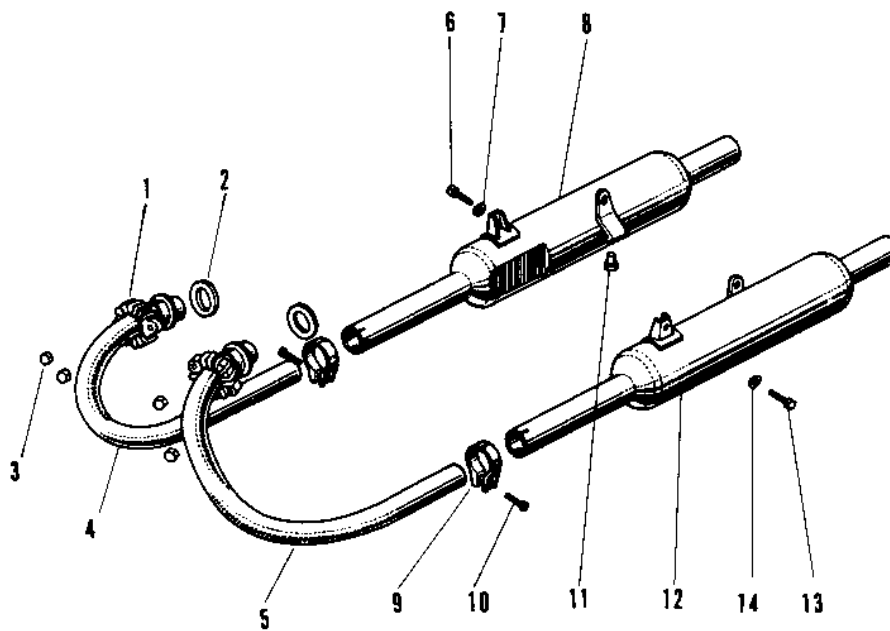

1969 W1SS PARTS DIAGRAM

MUFFLERS (W1SS/W2SS)

1969 W1SS PARTS LIST

MUFFLERS (W1SS/W2SS)

ITEM NAME	PART NUMBER	QUANTITY
JOINT EXHAUST PIPE (Ref # 1)	18069-019	1
GASKET,EXHAUST PIPE H (Ref # 2)	11009-1840	1
UNAVAILABLE IN PRICE BOOK (Ref # 3)	92015-012	1
PIPE-EXHAUST,R.H (Ref # 4)	18049-073	1
PIPE-EXHAUST,L.H (Ref # 5)	18049-072	1
BOLT HEAD LAMP MOUNT (Ref # 6)	92007-003	2
WASHER SPRING 8MM (Ref # 7)	461F0800	3
MUFFLER SET R.H (Ref # 8)	18003-013	1
CLAMP (Ref # 9)	92037-030	1
SCREW FLT FIL HD 6X25 (Ref # 10)	210E0625	1
SCREW PAN HEAD 6X25 (Ref # 10)	220B0625	1
DAMPER RUBB MAIN STAD (Ref # 11)	92075-015	1
MUFFLER ASSY L.H (Ref # 12)	18002-032	1
CLAMP EXHAUST PIPE (Ref # 15)	92037-036	1
BOLT-SMALL-UPSET,8X18 (Ref # 16)	115G0818	1
HOLDER EXHAUST PIPE (Ref # 17)	18072-001	1
UNAVAILABLE IN PRICE BOOK (Ref # 18~22)	18003-014	1
MUFFLER ASSY R.H (Ref # 18~22)	18001-021	1
UNAVAILABLE IN PRICE BOOK (Ref # 19~23)	18002-033	1
UNAVAILABLE IN PRICE BOOK (Ref # 19~23)	18002-034	1
NUT 6MM (Ref # 19)	311B0600	1
BUFFLE TUBE (Ref # 20)	18034-009	1
BAFFLE TUBE (Ref # 20)	18033-042	1
WASHER SPRING 6MM (Ref # 21)	461F0600	1
BOLT HEX HEAD 6X8 (Ref # 22)	110B0608	1
NUT,8MM (Ref # 25)	311B0800	1
CLAMP (Ref # 26)	92037-038	1
BAND END B (Ref # 27)	21056-003	1
BAND END A (Ref # 28)	21056-002	1

1969 W1SS PARTS LIST

MUFFLERS (W1SS/W2SS)

ITEM NAME	PART NUMBER	QUANTITY
BOLT-SMALL-UPSET (Ref # 29)	115B0832	1