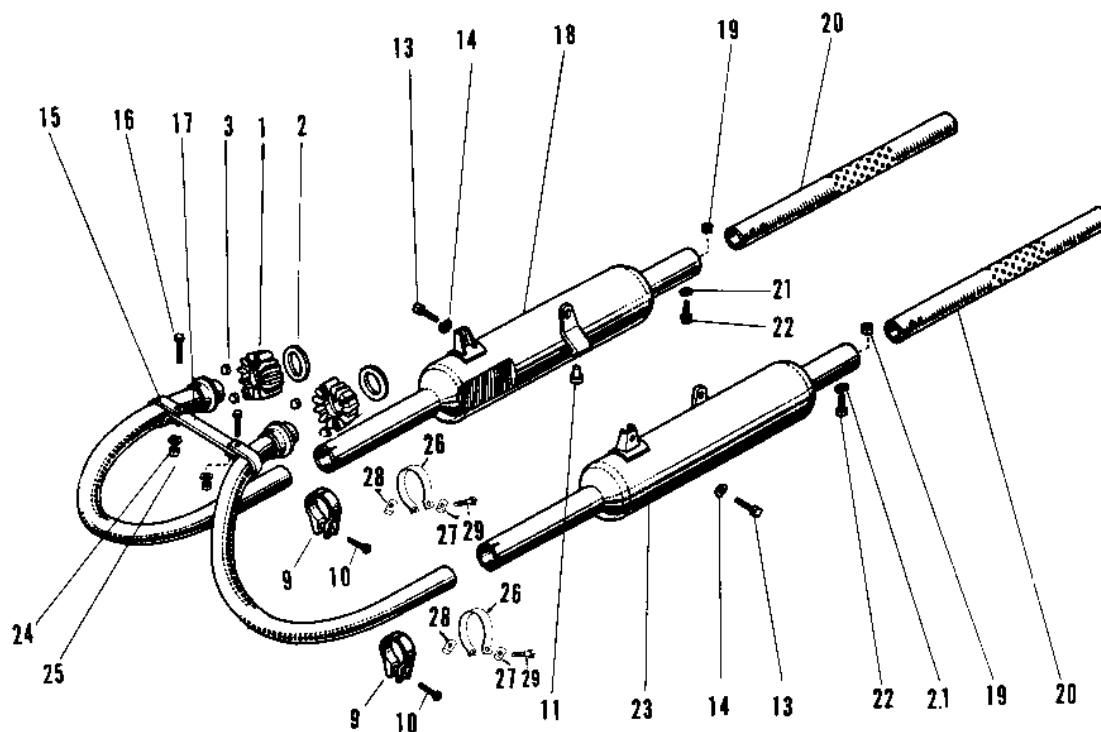

1969 W1SS PARTS DIAGRAM

MUFFLERS (W1SS/W2SS)

1969 W1SS PARTS LIST

MUFFLERS (W1SS/W2SS)

ITEM NAME	PART NUMBER	QUANTITY
JOINT EXHAUST PIPE (Ref # 1)	18069-019	1
GASKET,EXHAUST PIPE H (Ref # 2)	11009-1840	1
UNAVAILABLE IN PRICE BOOK (Ref # 3)	92015-012	1
PIPE-EXHAUST,R.H (Ref # 4)	18049-073	1
PIPE-EXHAUST,L.H (Ref # 5)	18049-072	1
BOLT HEAD LAMP MOUNT (Ref # 6)	92007-003	2
WASHER SPRING 8MM (Ref # 7)	461F0800	3
MUFFLER SET R.H (Ref # 8)	18003-013	1
CLAMP (Ref # 9)	92037-030	1
SCREW FLT FIL HD 6X25 (Ref # 10)	210E0625	1
SCREW PAN HEAD 6X25 (Ref # 10)	220B0625	1
DAMPER RUBB MAIN STAD (Ref # 11)	92075-015	1
MUFFLER ASSY L.H (Ref # 12)	18002-032	1
CLAMP EXHAUST PIPE (Ref # 15)	92037-036	1
BOLT-SMALL-UPSET,8X18 (Ref # 16)	115G0818	1
HOLDER EXHAUST PIPE (Ref # 17)	18072-001	1
UNAVAILABLE IN PRICE BOOK (Ref # 18~22)	18003-014	1
MUFFLER ASSY R.H (Ref # 18~22)	18001-021	1
UNAVAILABLE IN PRICE BOOK (Ref # 19~23)	18002-033	1
UNAVAILABLE IN PRICE BOOK (Ref # 19~23)	18002-034	1
NUT 6MM (Ref # 19)	311B0600	1
BUFFLE TUBE (Ref # 20)	18034-009	1
BAFFLE TUBE (Ref # 20)	18033-042	1
WASHER SPRING 6MM (Ref # 21)	461F0600	1
BOLT HEX HEAD 6X8 (Ref # 22)	110B0608	1
NUT,8MM (Ref # 25)	311B0800	1
CLAMP (Ref # 26)	92037-038	1
BAND END B (Ref # 27)	21056-003	1
BAND END A (Ref # 28)	21056-002	1

1969 W1SS PARTS LIST

MUFFLERS (W1SS/W2SS)

ITEM NAME	PART NUMBER	QUANTITY
BOLT-SMALL-UPSET (Ref # 29)	115B0832	1