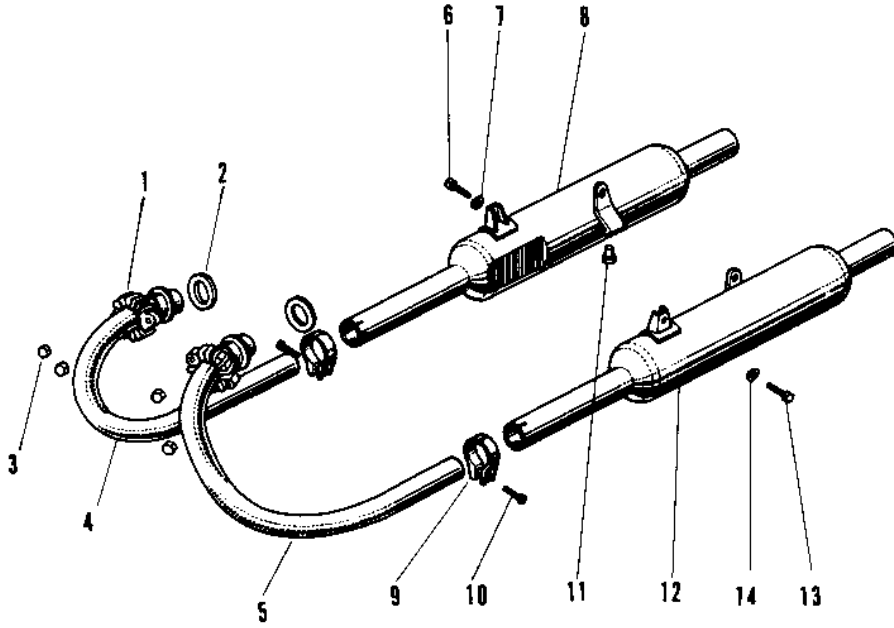

## 1968 W1SS PARTS DIAGRAM

MUFFLERS (W1SS/W2SS)

## 1968 W1SS PARTS LIST

MUFFLERS (W1SS/W2SS)

ITEM NAME	PART NUMBER	QUANTITY
JOINT EXHAUST PIPE (Ref # 1)	18069-019	1
GASKET,EXHAUST PIPE H (Ref # 2)	11009-1840	1
UNAVAILABLE IN PRICE BOOK (Ref # 3)	92015-012	1
PIPE-EXHAUST,R.H (Ref # 4)	18049-073	1
PIPE-EXHAUST,L.H (Ref # 5)	18049-072	1
BOLT HEAD LAMP MOUNT (Ref # 6)	92007-003	2
WASHER SPRING 8MM (Ref # 7)	461F0800	3
MUFFLER SET R.H (Ref # 8)	18003-013	1
CLAMP (Ref # 9)	92037-030	1
SCREW FLT FIL HD 6X25 (Ref # 10)	210E0625	1
SCREW PAN HEAD 6X25 (Ref # 10)	220B0625	1
DAMPER RUBB MAIN STAD (Ref # 11)	92075-015	1
MUFFLER ASSY L.H (Ref # 12)	18002-032	1
CLAMP EXHAUST PIPE (Ref # 15)	92037-036	1
BOLT-SMALL-UPSET,8X18 (Ref # 16)	115G0818	1
HOLDER EXHAUST PIPE (Ref # 17)	18072-001	1
UNAVAILABLE IN PRICE BOOK (Ref # 18~22)	18003-014	1
MUFFLER ASSY R.H (Ref # 18~22)	18001-021	1
UNAVAILABLE IN PRICE BOOK (Ref # 19~23)	18002-033	1
UNAVAILABLE IN PRICE BOOK (Ref # 19~23)	18002-034	1
NUT 6MM (Ref # 19)	311B0600	1
BUFFLE TUBE (Ref # 20)	18034-009	1
BAFFLE TUBE (Ref # 20)	18033-042	1
WASHER SPRING 6MM (Ref # 21)	461F0600	1
BOLT HEX HEAD 6X8 (Ref # 22)	110B0608	1
NUT,8MM (Ref # 25)	311B0800	1
CLAMP (Ref # 26)	92037-038	1
BAND END B (Ref # 27)	21056-003	1
BAND END A (Ref # 28)	21056-002	1

## 1968 W1SS PARTS LIST

MUFFLERS (W1SS/W2SS)

ITEM NAME	PART NUMBER	QUANTITY
BOLT-SMALL-UPSET (Ref # 29)	115B0832	1