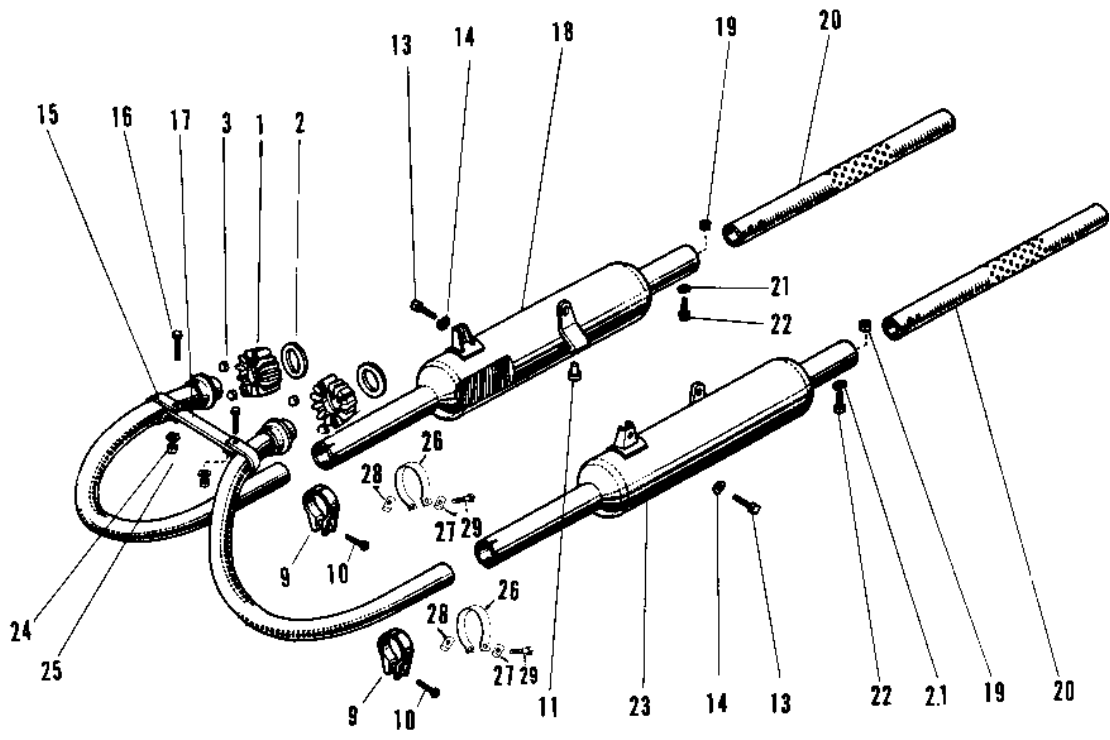

## 1968 W1SS PARTS DIAGRAM

MUFFLERS (W1SS/W2SS)

## 1968 W1SS PARTS LIST

MUFFLERS (W1SS/W2SS)

ITEM NAME	PART NUMBER	QUANTITY
JOINT EXHAUST PIPE (Ref # 1)	18069-019	1
GASKET,EXHAUST PIPE H (Ref # 2)	11009-1840	1
UNAVAILABLE IN PRICE BOOK (Ref # 3)	92015-012	1
PIPE-EXHAUST,R.H (Ref # 4)	18049-073	1
PIPE-EXHAUST,L.H (Ref # 5)	18049-072	1
BOLT HEAD LAMP MOUNT (Ref # 6)	92007-003	2
WASHER SPRING 8MM (Ref # 7)	461F0800	3
MUFFLER SET R.H (Ref # 8)	18003-013	1
CLAMP (Ref # 9)	92037-030	1
SCREW FLT FIL HD 6X25 (Ref # 10)	210E0625	1
SCREW PAN HEAD 6X25 (Ref # 10)	220B0625	1
DAMPER RUBB MAIN STAD (Ref # 11)	92075-015	1
MUFFLER ASSY L.H (Ref # 12)	18002-032	1
CLAMP EXHAUST PIPE (Ref # 15)	92037-036	1
BOLT-SMALL-UPSET,8X18 (Ref # 16)	115G0818	1
HOLDER EXHAUST PIPE (Ref # 17)	18072-001	1
UNAVAILABLE IN PRICE BOOK (Ref # 18~22)	18003-014	1
MUFFLER ASSY R.H (Ref # 18~22)	18001-021	1
UNAVAILABLE IN PRICE BOOK (Ref # 19~23)	18002-033	1
UNAVAILABLE IN PRICE BOOK (Ref # 19~23)	18002-034	1
NUT 6MM (Ref # 19)	311B0600	1
BUFFLE TUBE (Ref # 20)	18034-009	1
BAFFLE TUBE (Ref # 20)	18033-042	1
WASHER SPRING 6MM (Ref # 21)	461F0600	1
BOLT HEX HEAD 6X8 (Ref # 22)	110B0608	1
NUT,8MM (Ref # 25)	311B0800	1
CLAMP (Ref # 26)	92037-038	1
BAND END B (Ref # 27)	21056-003	1
BAND END A (Ref # 28)	21056-002	1

## 1968 W1SS PARTS LIST

MUFFLERS (W1SS/W2SS)

ITEM NAME	PART NUMBER	QUANTITY
BOLT-SMALL-UPSET (Ref # 29)	115B0832	1