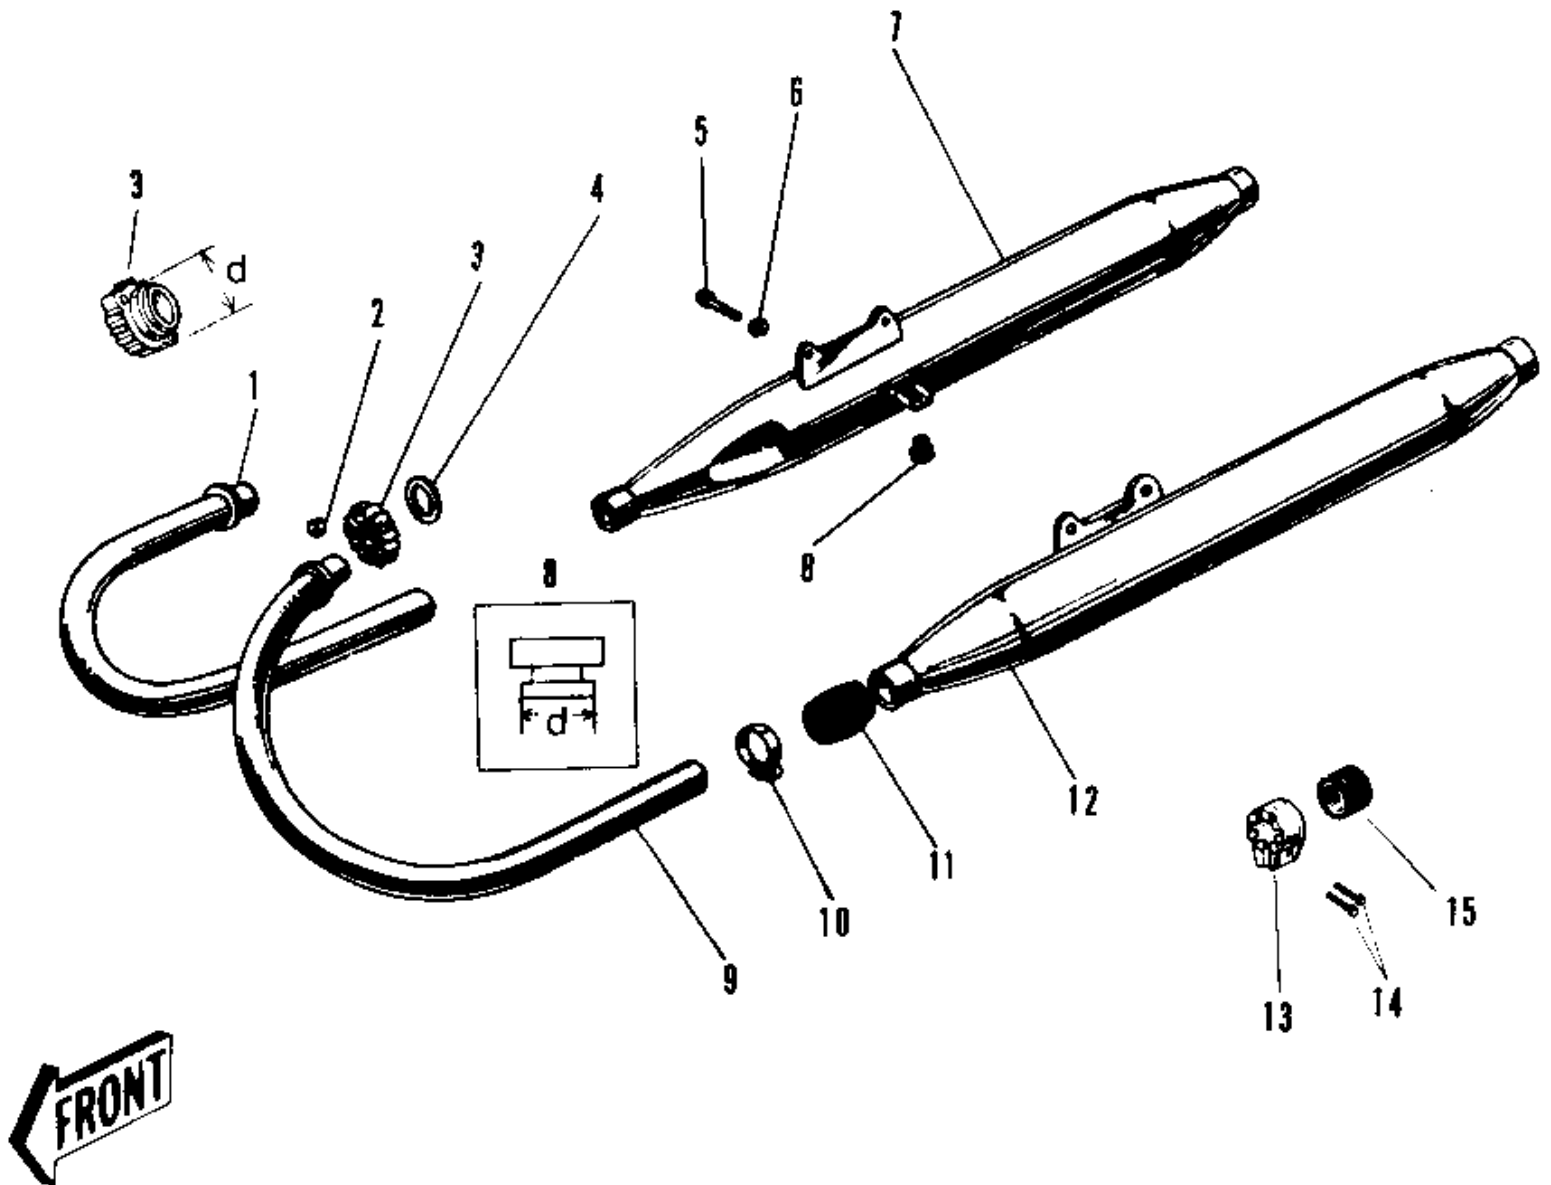

1968 W1SS PARTS DIAGRAM

MUFFLERS (W1)

1968 W1SS PARTS LIST

MUFFLERS (W1)

ITEM NAME	PART NUMBER	QUANTITY
UNAVAILABLE IN PRICE BOOK (Ref # 1)	18049-036	1
PIPE-EXHAUST,R.H (Ref # 1)	18049-073	1
UNAVAILABLE IN PRICE BOOK (Ref # 2)	92015-012	1
CLAMP EXHAUST PIPE (Ref # 3)	18069-009	1
UNAVAILABLE IN PRICE BOOK (Ref # 3)	18069-018	1
JOINT EXHAUST PIPE (Ref # 3)	18069-019	1
GASKET,EXHAUST PIPE H (Ref # 4)	11009-1840	1
BOLT-SMALL-UPSET,8X18 (Ref # 5)	115G0818	1
WASHER SPRING 8MM (Ref # 6)	461F0800	1
UNAVAILABLE IN PRICE BOOK (Ref # 7)	18003-010	1
MUFFLER ASSY R.H (Ref # 7)	18003-027	1
UNAVAILABLE IN PRICE BOOK (Ref # 8)	18055-001	1
RUBBER-MAIN STAND ST (Ref # 8)	18055-002	1
DAMPER RUBB MAIN STAD (Ref # 8)	92075-015	1
UNAVAILABLE IN PRICE BOOK (Ref # 9)	18049-035	1
PIPE-EXHAUST,L.H (Ref # 9)	18049-072	1
CLAMP MUFFLER CONNECT (Ref # 10)	92037-006	1
CONNECTOR MUFFLER (Ref # 11)	18043-002	1
MUFFLER ASSY L.H (Ref # 12)	18002-029	1
HOLDER-MFLR CONECT,CR (Ref # 13)	18044-004-79	1
SCREW PAN HEAD 6X25 (Ref # 14)	220B0625	1
CONNECTOR MUFFLER (Ref # 15)	18043-008	1