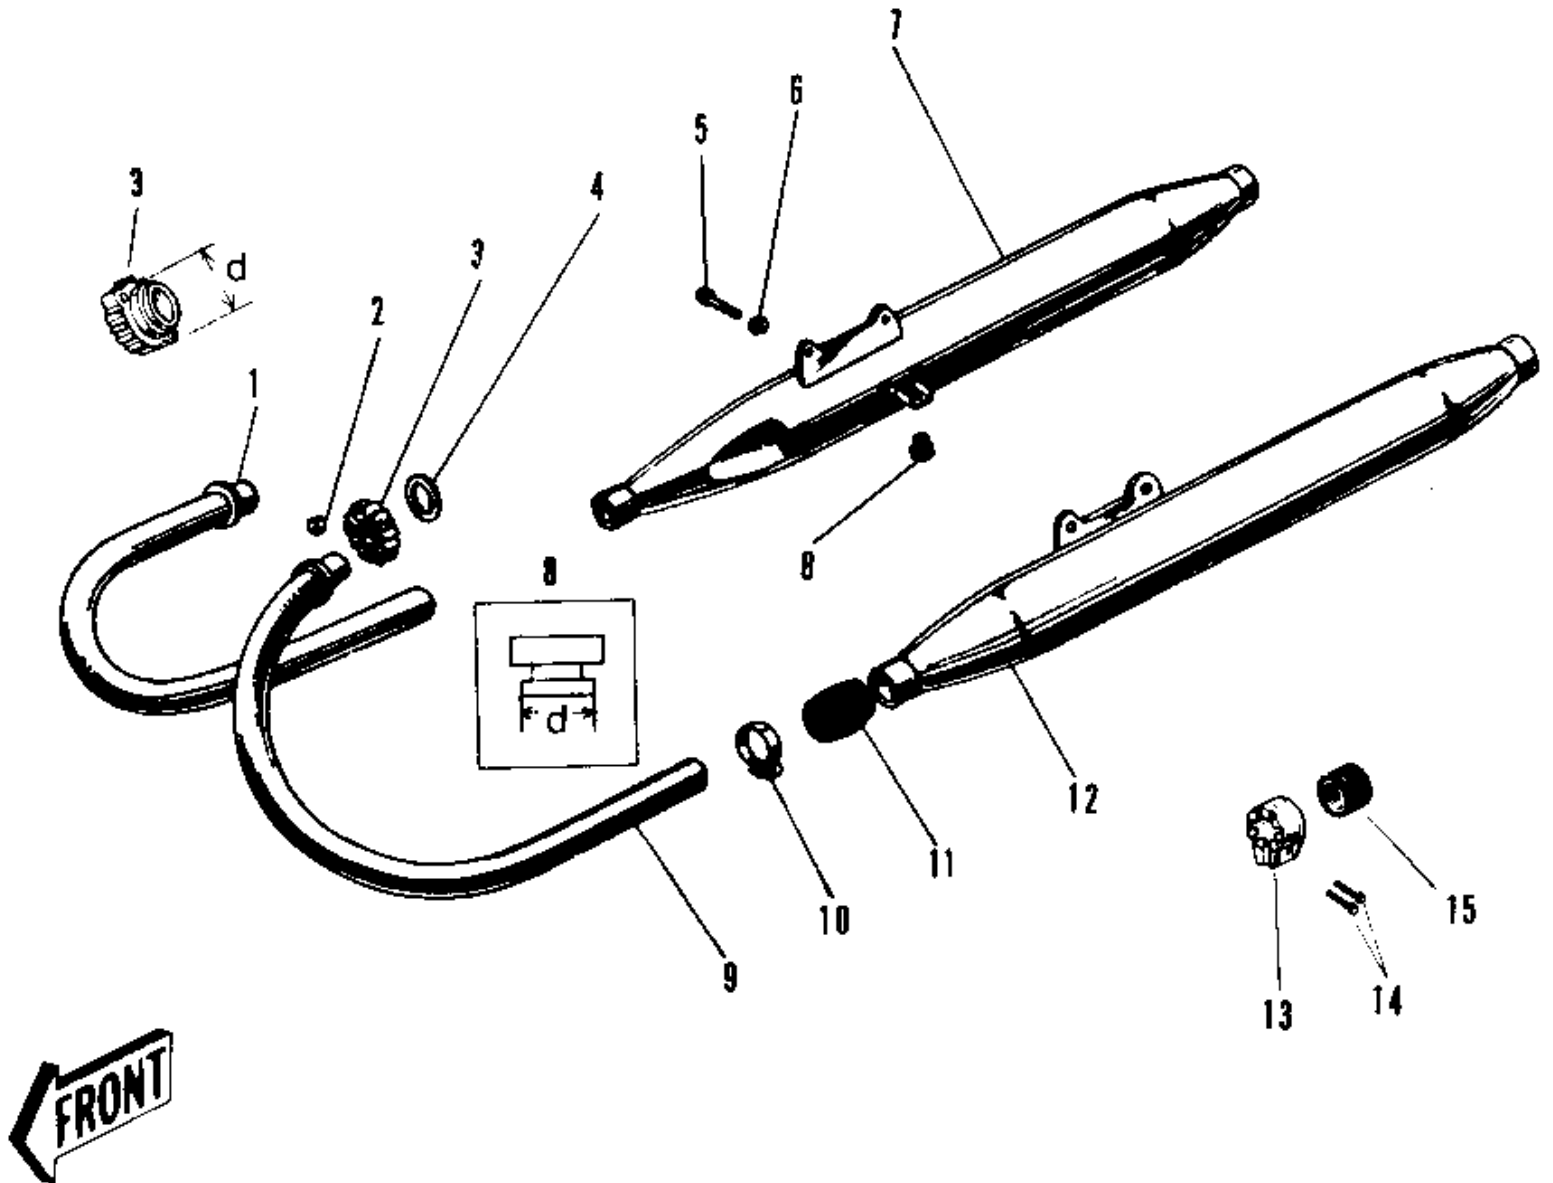

1968 W1SS PARTS DIAGRAM

MUFFLERS (W1)

1968 W1SS PARTS LIST

MUFFLERS (W1)

ITEM NAME	PART NUMBER	QUANTITY
UNAVAILABLE IN PRICE BOOK (Ref # 1)	18049-036	(1)
PIPE-EXHAUST,R.H (Ref # 1)	18049-073	1
UNAVAILABLE IN PRICE BOOK (Ref # 2)	92015-012	4
CLAMP EXHAUST PIPE (Ref # 3)	18069-009	(2)
UNAVAILABLE IN PRICE BOOK (Ref # 3)	18069-018	(2)
JOINT EXHAUST PIPE (Ref # 3)	18069-019	2
GASKET,EXHAUST PIPE H (Ref # 4)	11009-1840	2
BOLT-SMALL-UPSET,8X18 (Ref # 5)	115G0818	4
WASHER SPRING 8MM (Ref # 6)	461F0800	4
UNAVAILABLE IN PRICE BOOK (Ref # 7)	18003-010	(1)
MUFFLER ASSY R.H (Ref # 7)	18003-027	1
UNAVAILABLE IN PRICE BOOK (Ref # 8)	18055-001	(1)
RUBBER-MAIN STAND ST (Ref # 8)	18055-002	1
DAMPER RUBB MAIN STAD (Ref # 8)	92075-015	1
UNAVAILABLE IN PRICE BOOK (Ref # 9)	18049-035	(1)
PIPE-EXHAUST,L.H (Ref # 9)	18049-072	1
CLAMP MUFFLER CONNECT (Ref # 10)	92037-006	2
CONNECTOR MUFFLER (Ref # 11)	18043-002	2
MUFFLER ASSY L.H (Ref # 12)	18002-029	2
HOLDER-MFLR CONECT,CR (Ref # 13)	18044-004-79	2
SCREW PAN HEAD 6X25 (Ref # 14)	220B0625	4
CONNECTOR MUFFLER (Ref # 15)	18043-008	2