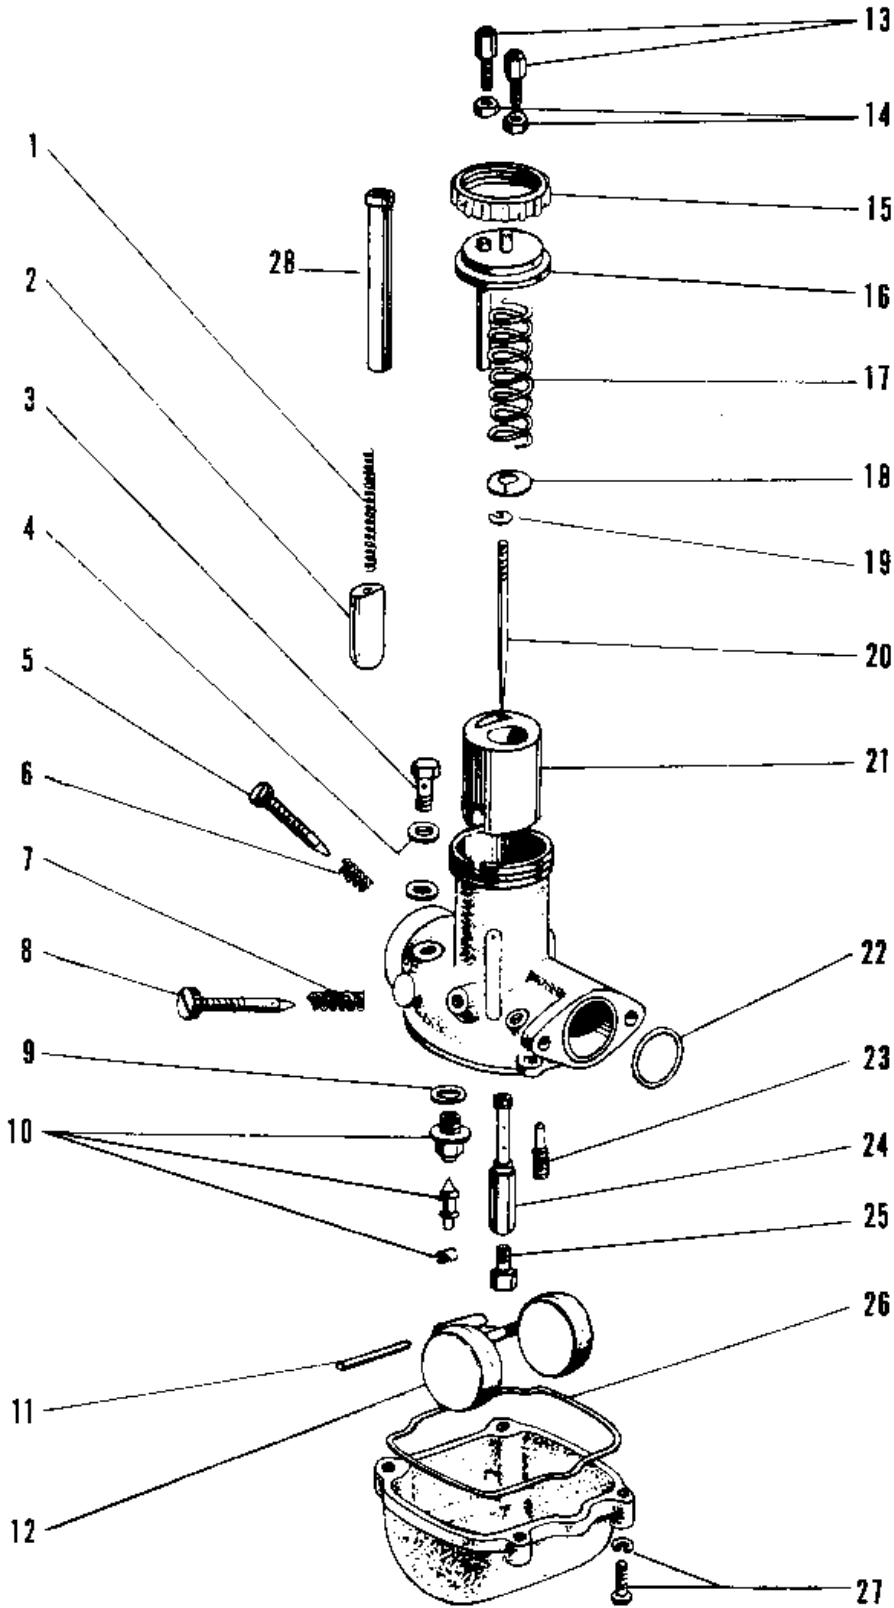

1969 Commander PARTS DIAGRAM

CARBURETOR (W1/W1SS)

1969 Commander PARTS LIST

CARBURETOR (W1/W1SS)

ITEM NAME	PART NUMBER	QUANTITY
CARBURETOR ASSY (Ref # 1~28)	16001-057	1
SPRING AIR SHUTTER (Ref # 1)	16040-003	1
SHUTTER AIR (Ref # 2)	16041-003	1
BOLT BANJO (Ref # 3)	92060-006	1
GASKET,10,2X15X1.5T (Ref # 4)	11009-1146	1
SCREW PILOT AIR ADJST (Ref # 5)	16014-008	1
SPRING,THROTTLE ADJST (Ref # 6)	16022-010	1
SPRING THR STOP SCREW (Ref # 7)	16022-005	1
SCREW THROTTLE STOP (Ref # 8)	16021-007	1
WASHER FLOAT VLV SEAT (Ref # 9)	16029-005	1
FLOAT VALVE ASSY (Ref # 10)	16030-006	1
FLOAT PIN (Ref # 11)	16032-003	1
FLOAT (Ref # 12)	16031-009	1
CABLE ADJUSTER (Ref # 13)	16002-002	1
NUT CABLE ADJUST LOCK (Ref # 14)	16003-004	1
CAP MIXING CHAMBER (Ref # 15)	16004-007	1
TOP MIXING CHAMBER (Ref # 16)	16005-012	1
TOP MIXING CHAMBER (Ref # 16)	16005-019	1
SPRING THROTTLE VALVE (Ref # 17)	16006-009	1
SPRING SEAT THRTL VLV (Ref # 18)	16007-011	2
CIRCLIP (Ref # 19)	16008-010	1
JET NEEDLE 5L1 (Ref # 20)	16009-017	1
VALVE THROTTLE CA 2.0 (Ref # 21)	16025-017	1
"O" RING,MANIFOLD (Ref # 22)	16038-006	1
PILOT JET #50 (Ref # 23)	92064-007	1
NEEDLE JET P-0 (Ref # 24)	16017-021	1
MAIN JET NO 440A (Ref # 25)	92063-039	1
GASKET FLOAT CHAMBER (Ref # 26)	16019-009	1
SCREW FLOAT CHAMBER (Ref # 27)	16033-007	1

1969 Commander PARTS LIST

CARBURETOR (W1/W1SS)

ITEM NAME	PART NUMBER	QUANTITY
GUIDE AIR SHUTTER (Ref # 28)	16045-002	1