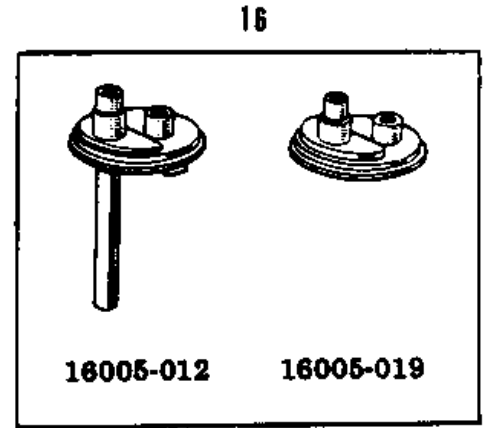

1969 Commander PARTS DIAGRAM

CARBURETOR (W1/W1SS)

1969 Commander PARTS LIST

CARBURETOR (W1/W1SS)

ITEM NAME	PART NUMBER	QUANTITY
CARBURETOR ASSY (Ref # 1~28)	16001-057	1
SPRING AIR SHUTTER (Ref # 1)	16040-003	1
SHUTTER AIR (Ref # 2)	16041-003	1
BOLT BANJO (Ref # 3)	92060-006	1
GASKET,10,2X15X1.5T (Ref # 4)	11009-1146	1
SCREW PILOT AIR ADJST (Ref # 5)	16014-008	1
SPRING,THROTTLE ADJST (Ref # 6)	16022-010	1
SPRING THR STOP SCREW (Ref # 7)	16022-005	1
SCREW THROTTLE STOP (Ref # 8)	16021-007	1
WASHER FLOAT VLV SEAT (Ref # 9)	16029-005	1
FLOAT VALVE ASSY (Ref # 10)	16030-006	1
FLOAT PIN (Ref # 11)	16032-003	1
FLOAT (Ref # 12)	16031-009	1
CABLE ADJUSTER (Ref # 13)	16002-002	1
NUT CABLE ADJUST LOCK (Ref # 14)	16003-004	1
CAP MIXING CHAMBER (Ref # 15)	16004-007	1
TOP MIXING CHAMBER (Ref # 16)	16005-012	1
TOP MIXING CHAMBER (Ref # 16)	16005-019	1
SPRING THROTTLE VALVE (Ref # 17)	16006-009	1
SPRING SEAT THRTL VLV (Ref # 18)	16007-011	2
CIRCLIP (Ref # 19)	16008-010	1
JET NEEDLE 5L1 (Ref # 20)	16009-017	1
VALVE THROTTLE CA 2.0 (Ref # 21)	16025-017	1
"O" RING,MANIFOLD (Ref # 22)	16038-006	1
PILOT JET #50 (Ref # 23)	92064-007	1
NEEDLE JET P-0 (Ref # 24)	16017-021	1
MAIN JET NO 440A (Ref # 25)	92063-039	1
GASKET FLOAT CHAMBER (Ref # 26)	16019-009	1
SCREW FLOAT CHAMBER (Ref # 27)	16033-007	1

1969 Commander PARTS LIST

CARBURETOR (W1/W1SS)

ITEM NAME	PART NUMBER	QUANTITY
GUIDE AIR SHUTTER (Ref # 28)	16045-002	1