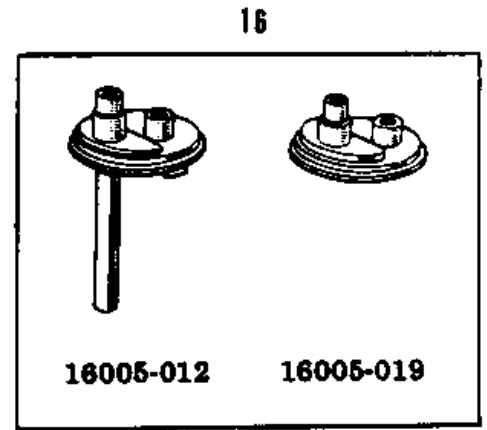

1968 W1SS PARTS DIAGRAM

CARBURETOR (W1/W1SS)

1968 W1SS PARTS LIST

CARBURETOR (W1/W1SS)

ITEM NAME	PART NUMBER	QUANTITY
CARBURETOR ASSY (Ref # 1~28)	16001-057	1
SPRING AIR SHUTTER (Ref # 1)	16040-003	1
SHUTTER AIR (Ref # 2)	16041-003	1
BOLT BANJO (Ref # 3)	92060-006	1
GASKET,10,2X15X1.5T (Ref # 4)	11009-1146	1
SCREW PILOT AIR ADJST (Ref # 5)	16014-008	1
SPRING,THROTTLE ADJST (Ref # 6)	16022-010	1
SPRING THR STOP SCREW (Ref # 7)	16022-005	1
SCREW THROTTLE STOP (Ref # 8)	16021-007	1
WASHER FLOAT VLV SEAT (Ref # 9)	16029-005	1
FLOAT VALVE ASSY (Ref # 10)	16030-006	1
FLOAT PIN (Ref # 11)	16032-003	1
FLOAT (Ref # 12)	16031-009	1
CABLE ADJUSTER (Ref # 13)	16002-002	1
NUT CABLE ADJUST LOCK (Ref # 14)	16003-004	1
CAP MIXING CHAMBER (Ref # 15)	16004-007	1
TOP MIXING CHAMBER (Ref # 16)	16005-012	1
TOP MIXING CHAMBER (Ref # 16)	16005-019	1
SPRING THROTTLE VALVE (Ref # 17)	16006-009	1
SPRING SEAT THRTL VLV (Ref # 18)	16007-011	2
CIRCLIP (Ref # 19)	16008-010	1
JET NEEDLE 5L1 (Ref # 20)	16009-017	1
VALVE THROTTLE CA 2.0 (Ref # 21)	16025-017	1
"O" RING,MANIFOLD (Ref # 22)	16038-006	1
PILOT JET #50 (Ref # 23)	92064-007	1
NEEDLE JET P-0 (Ref # 24)	16017-021	1
MAIN JET NO 440A (Ref # 25)	92063-039	1
GASKET FLOAT CHAMBER (Ref # 26)	16019-009	1
SCREW FLOAT CHAMBER (Ref # 27)	16033-007	1

1968 W1SS PARTS LIST

CARBURETOR (W1/W1SS)

ITEM NAME	PART NUMBER	QUANTITY
GUIDE AIR SHUTTER (Ref # 28)	16045-002	1