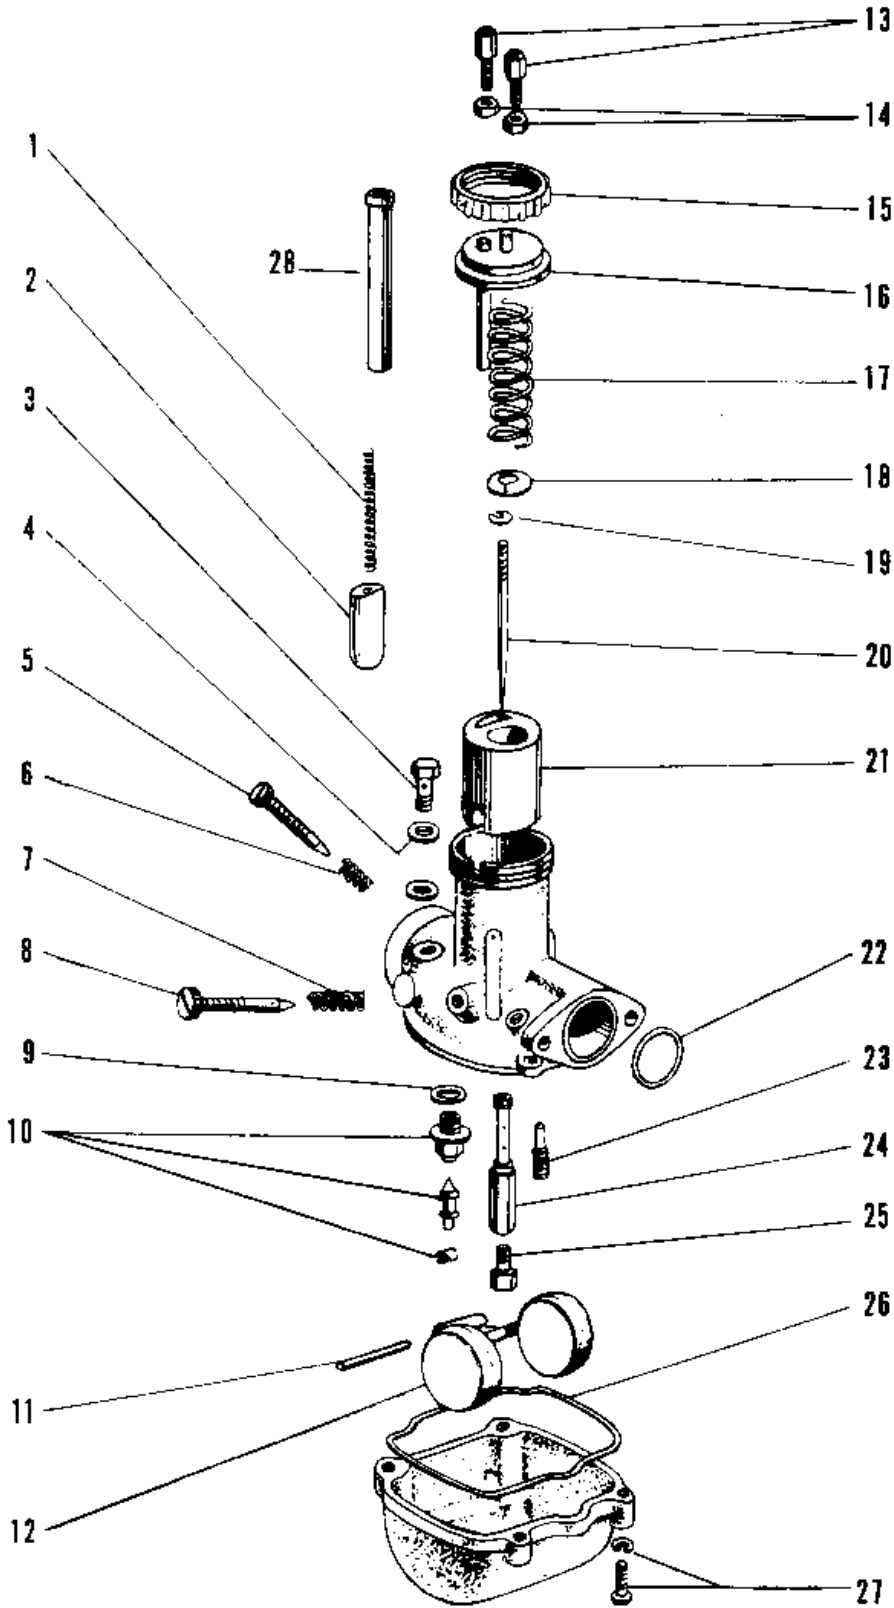

1968 W1SS PARTS DIAGRAM

CARBURETOR (W1/W1SS)

1968 W1SS PARTS LIST

CARBURETOR (W1/W1SS)

ITEM NAME	PART NUMBER	QUANTITY
CARBURETOR ASSY (Ref # 1~28)	16001-057	1
SPRING AIR SHUTTER (Ref # 1)	16040-003	1
SHUTTER AIR (Ref # 2)	16041-003	1
BOLT BANJO (Ref # 3)	92060-006	1
GASKET,10,2X15X1.5T (Ref # 4)	11009-1146	1
SCREW PILOT AIR ADJST (Ref # 5)	16014-008	1
SPRING,THROTTLE ADJST (Ref # 6)	16022-010	1
SPRING THR STOP SCREW (Ref # 7)	16022-005	1
SCREW THROTTLE STOP (Ref # 8)	16021-007	1
WASHER FLOAT VLV SEAT (Ref # 9)	16029-005	1
FLOAT VALVE ASSY (Ref # 10)	16030-006	1
FLOAT PIN (Ref # 11)	16032-003	1
FLOAT (Ref # 12)	16031-009	1
CABLE ADJUSTER (Ref # 13)	16002-002	1
NUT CABLE ADJUST LOCK (Ref # 14)	16003-004	1
CAP MIXING CHAMBER (Ref # 15)	16004-007	1
TOP MIXING CHAMBER (Ref # 16)	16005-012	1
TOP MIXING CHAMBER (Ref # 16)	16005-019	1
SPRING THROTTLE VALVE (Ref # 17)	16006-009	1
SPRING SEAT THRTL VLV (Ref # 18)	16007-011	2
CIRCLIP (Ref # 19)	16008-010	1
JET NEEDLE 5L1 (Ref # 20)	16009-017	1
VALVE THROTTLE CA 2.0 (Ref # 21)	16025-017	1
"O" RING,MANIFOLD (Ref # 22)	16038-006	1
PILOT JET #50 (Ref # 23)	92064-007	1
NEEDLE JET P-0 (Ref # 24)	16017-021	1
MAIN JET NO 440A (Ref # 25)	92063-039	1
GASKET FLOAT CHAMBER (Ref # 26)	16019-009	1
SCREW FLOAT CHAMBER (Ref # 27)	16033-007	1

1968 W1SS PARTS LIST

CARBURETOR (W1/W1SS)

ITEM NAME	PART NUMBER	QUANTITY
GUIDE AIR SHUTTER (Ref # 28)	16045-002	1