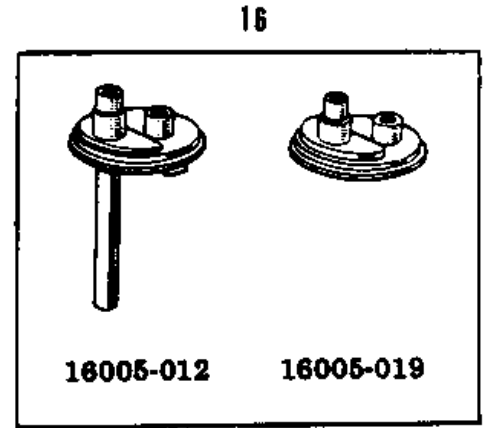

1968 W1SS PARTS DIAGRAM

CARBURETOR (W1/W1SS)

1968 W1SS PARTS LIST

CARBURETOR (W1/W1SS)

ITEM NAME	PART NUMBER	QUANTITY
CARBURETOR ASSY (Ref # 1~28)	16001-057	1
SPRING AIR SHUTTER (Ref # 1)	16040-003	1
SHUTTER AIR (Ref # 2)	16041-003	1
BOLT BANJO (Ref # 3)	92060-006	1
GASKET,10,2X15X1.5T (Ref # 4)	11009-1146	1
SCREW PILOT AIR ADJST (Ref # 5)	16014-008	1
SPRING,THROTTLE ADJST (Ref # 6)	16022-010	1
SPRING THR STOP SCREW (Ref # 7)	16022-005	1
SCREW THROTTLE STOP (Ref # 8)	16021-007	1
WASHER FLOAT VLV SEAT (Ref # 9)	16029-005	1
FLOAT VALVE ASSY (Ref # 10)	16030-006	1
FLOAT PIN (Ref # 11)	16032-003	1
FLOAT (Ref # 12)	16031-009	1
CABLE ADJUSTER (Ref # 13)	16002-002	1
NUT CABLE ADJUST LOCK (Ref # 14)	16003-004	1
CAP MIXING CHAMBER (Ref # 15)	16004-007	1
TOP MIXING CHAMBER (Ref # 16)	16005-012	1
TOP MIXING CHAMBER (Ref # 16)	16005-019	1
SPRING THROTTLE VALVE (Ref # 17)	16006-009	1
SPRING SEAT THRTL VLV (Ref # 18)	16007-011	2
CIRCLIP (Ref # 19)	16008-010	1
JET NEEDLE 5L1 (Ref # 20)	16009-017	1
VALVE THROTTLE CA 2.0 (Ref # 21)	16025-017	1
"O" RING,MANIFOLD (Ref # 22)	16038-006	1
PILOT JET #50 (Ref # 23)	92064-007	1
NEEDLE JET P-0 (Ref # 24)	16017-021	1
MAIN JET NO 440A (Ref # 25)	92063-039	1
GASKET FLOAT CHAMBER (Ref # 26)	16019-009	1
SCREW FLOAT CHAMBER (Ref # 27)	16033-007	1

1968 W1SS PARTS LIST

CARBURETOR (W1/W1SS)

ITEM NAME	PART NUMBER	QUANTITY
GUIDE AIR SHUTTER (Ref # 28)	16045-002	1