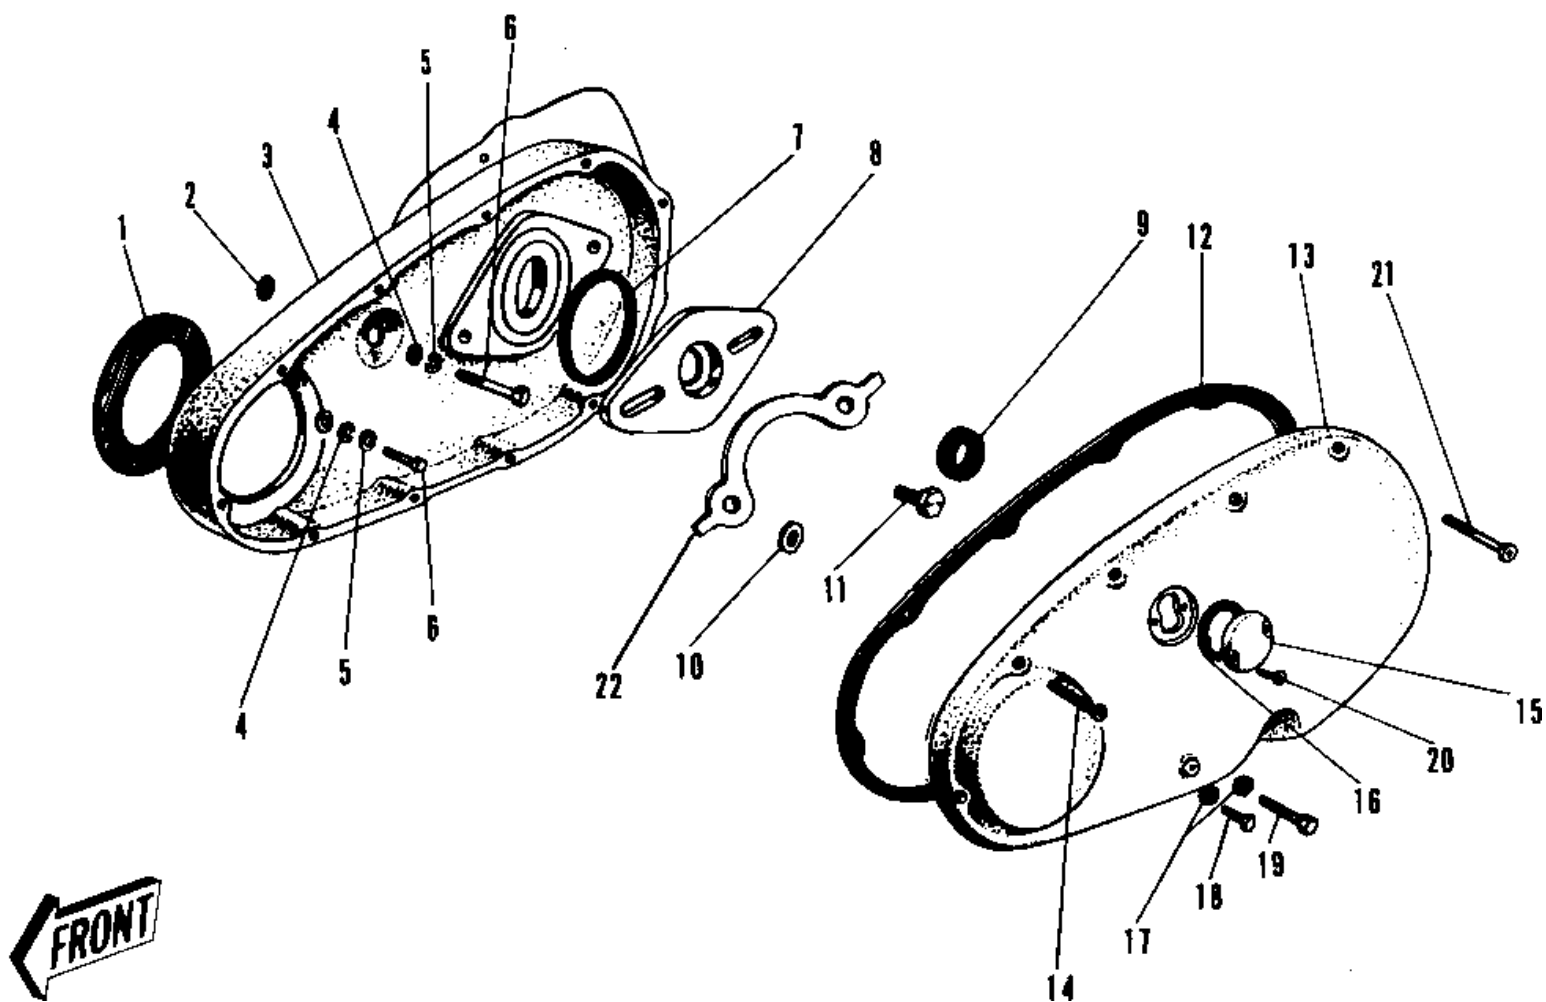

1969 W1SS PARTS DIAGRAM

PRIMARY CHAIN CASE

1969 W1SS PARTS LIST

PRIMARY CHAIN CASE

ITEM NAME	PART NUMBER	QUANTITY
GASKET FR CHAIN CASE (Ref # 1)	14016-001	1
GASKET (Ref # 2)	92065-033	1
CASE FRONT CHAIN (Ref # 3)	14005-001	1
WASHER PLAIN 8MM (Ref # 4)	410B0800	1
WASHER SPRING 8MM (Ref # 5)	461F0800	1
BOLT HEX HEAD 8X28 (Ref # 6)	114G0828	1
BOLT-SMALL-UPSET 8X25 (Ref # 6)	115G0825	1
SEAL FRONT CHAIN CASE (Ref # 7)	14012-001	1
PLATE SEAL (Ref # 8)	14011-001	1
OIL SEAL TC26388 (Ref # 9)	92052-008	1
92022-101 (Canada) (Ref # 10)	92022-092	1
WASHER SEAL PLATE (Ref # 10)	92022-101	1
BOLT SEAL PLATE (Ref # 11)	92001-068	1
GASKET-CHAIN CASE COV (Ref # 12)	14045-011	1
COVER FRNT CHAIN CASE (Ref # 13)	14031-024	1
SCREW PAN HEAD 6X40 (Ref # 14)	220B0640	1
UNAVAILABLE IN PRICE BOOK (Ref # 15)	14040-002	1
CAP HOLE (Ref # 15)	14028-004	1
GASKET HOLE CAP (Ref # 16)	14049-003	1
GASKET 8MM (Ref # 17)	751P0800	1
WASHER PLAIN 87M (Ref # 17)	92022-154	1
BOLT SMALL (Ref # 18)	114G0812	1
BOLT HEX HEAD 8X70 (Ref # 19)	114B0870	1
SCREW PAN HEAD 6X14 (Ref # 20)	220B0614	1
SCREW PAN HEAD 6X70 (Ref # 21)	220B0670	1
WASHER LOCK (Ref # 22)	92088-001	1