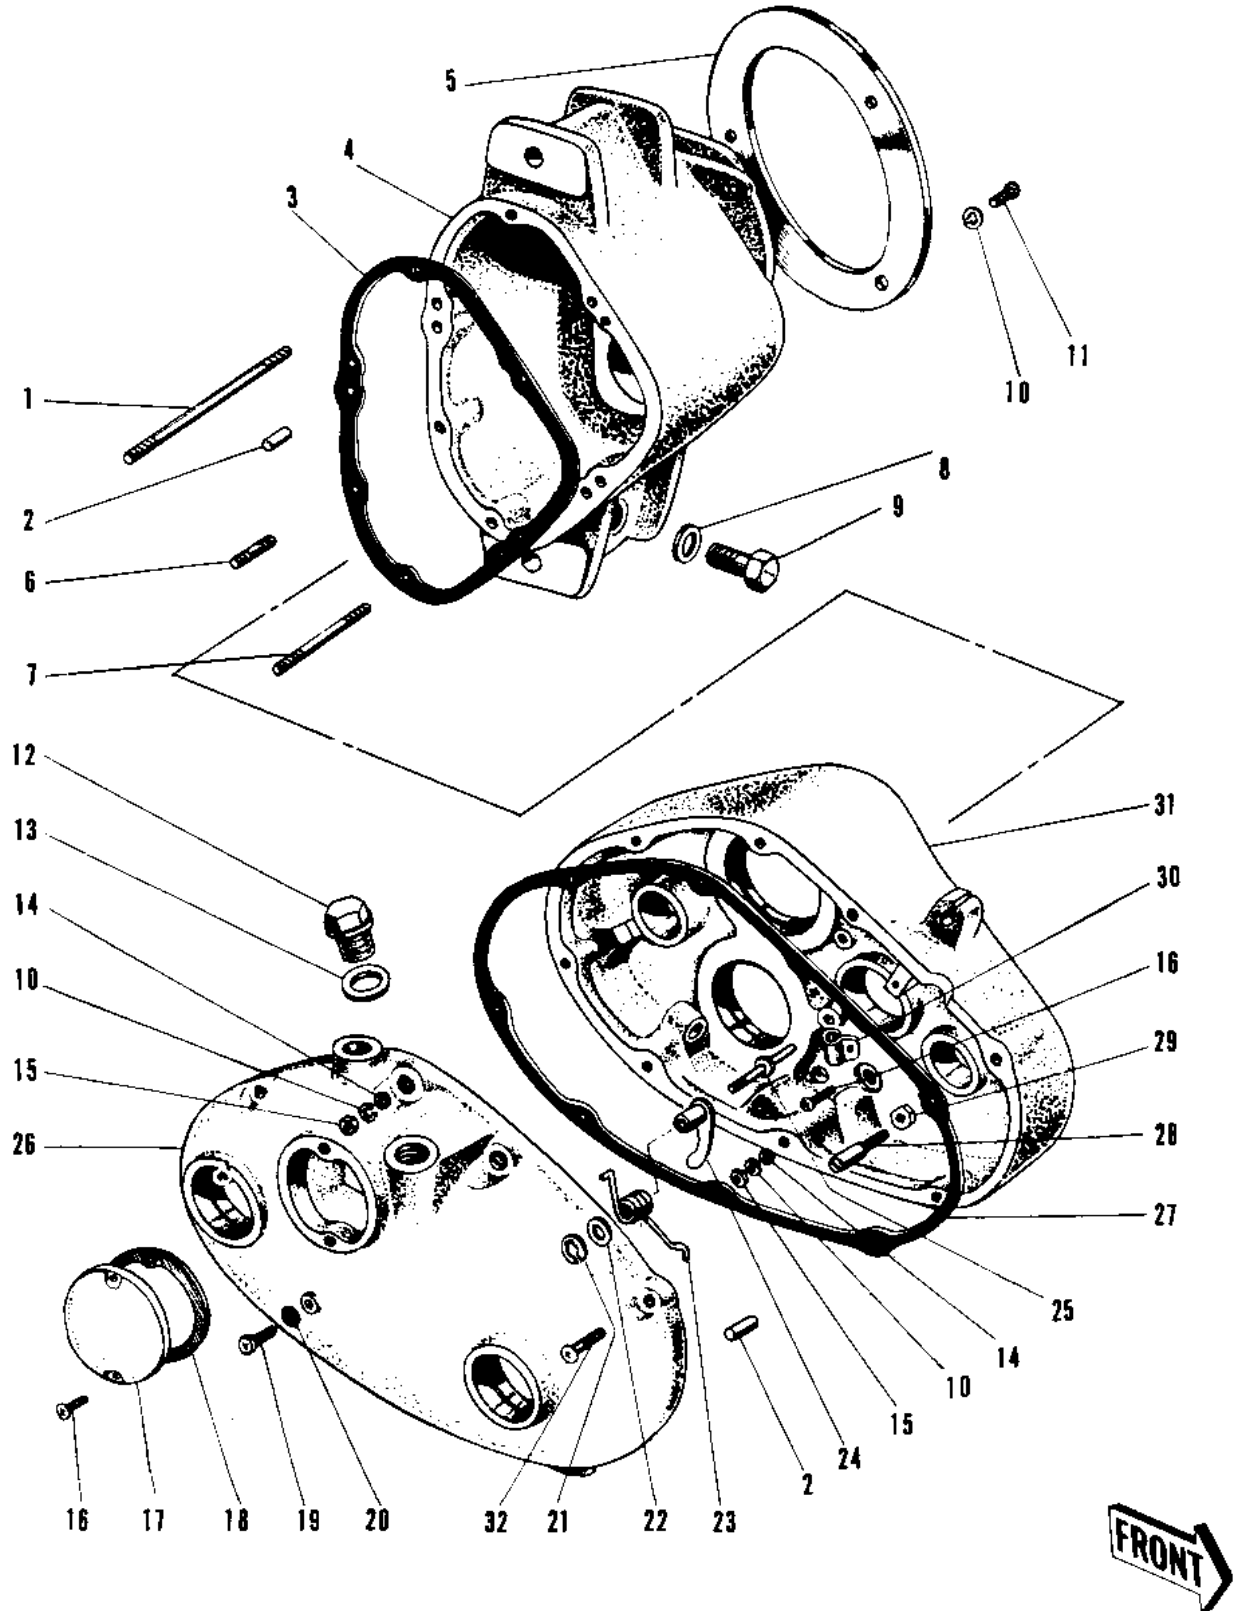

1968 W1SS PARTS DIAGRAM

TRANSMISSION CASE/GEAR CASE

1968 W1SS PARTS LIST

TRANSMISSION CASE/GEAR CASE

ITEM NAME	PART NUMBER	QUANTITY
STUD 6X78 (Ref # 1)	92004-015	1
PIN DOWEL 8X14 (Ref # 2)	552A0814	1
GASKET GEAR BOX (Ref # 3)	14058-001	1
GEAR BOX (Ref # 4)	14054-001	1
PLATE DUST SHIELD (Ref # 5)	14061-001	1
STUD (Ref # 6)	172G0618	1
STUD 6X50 (Ref # 7)	172G0650	1
GASKET DRAIN PLUG (Ref # 8)	92065-036	1
BOLT,HEX HEAD,10X14 (Ref # 9)	113G1014	1
WASHER SPRING 6MM (Ref # 10)	461F0600	1
BOLT,6X10 (Ref # 11)	112G0610	1
PLUG OIL FILLER (Ref # 12)	92066-009	1
GASKET OIL FILER PLUG (Ref # 13)	92065-034	1
WASHER PLAIN 6MM (Ref # 14)	410B0600	1
NUT 6MM (Ref # 15)	311B0600	1
SCREW PAN HEAD 6X12 (Ref # 16)	220B0612	1
UNAVAILABLE IN PRICE BOOK (Ref # 17)	14040-002	1
CAP HOLE (Ref # 17)	14028-004	1
GASKET HOLE CAP (Ref # 18)	14049-003	1
SCREW PAN HEAD 6X8 (Ref # 19)	220B0608	1
GASKET OIL LEVEL SCRW (Ref # 20)	92065-035	1
CIRCLIP 6MM (Ref # 21)	482J6000	1
WASHER CHNG DRUM LEV (Ref # 22)	92022-091	1
SPRING CHNG DRUM LEV (Ref # 23)	92083-008	1
LEVER GEAR CHNG DRUM (Ref # 24)	13168-009	1
PIN CHANGE DRUM LEVER (Ref # 25)	92043-018	1
COVER MISSION CASE (Ref # 26)	14056-001	1
GASKET MISSION CASE (Ref # 27)	14058-002	1
PIN CHANG PEDAL SPRNG (Ref # 28)	92043-014	1

1968 W1SS PARTS LIST

TRANSMISSION CASE/GEAR CASE

ITEM NAME	PART NUMBER	QUANTITY
NUT 6MM (Ref # 29)	312B0600	1
CLAMP NEUTRAL SW CORD (Ref # 30)	14062-001	1
CASE TRANSMISSION (Ref # 31)	14055-001	1
SCREW PAN HEAD 6X20 (Ref # 32)	220B0620	1