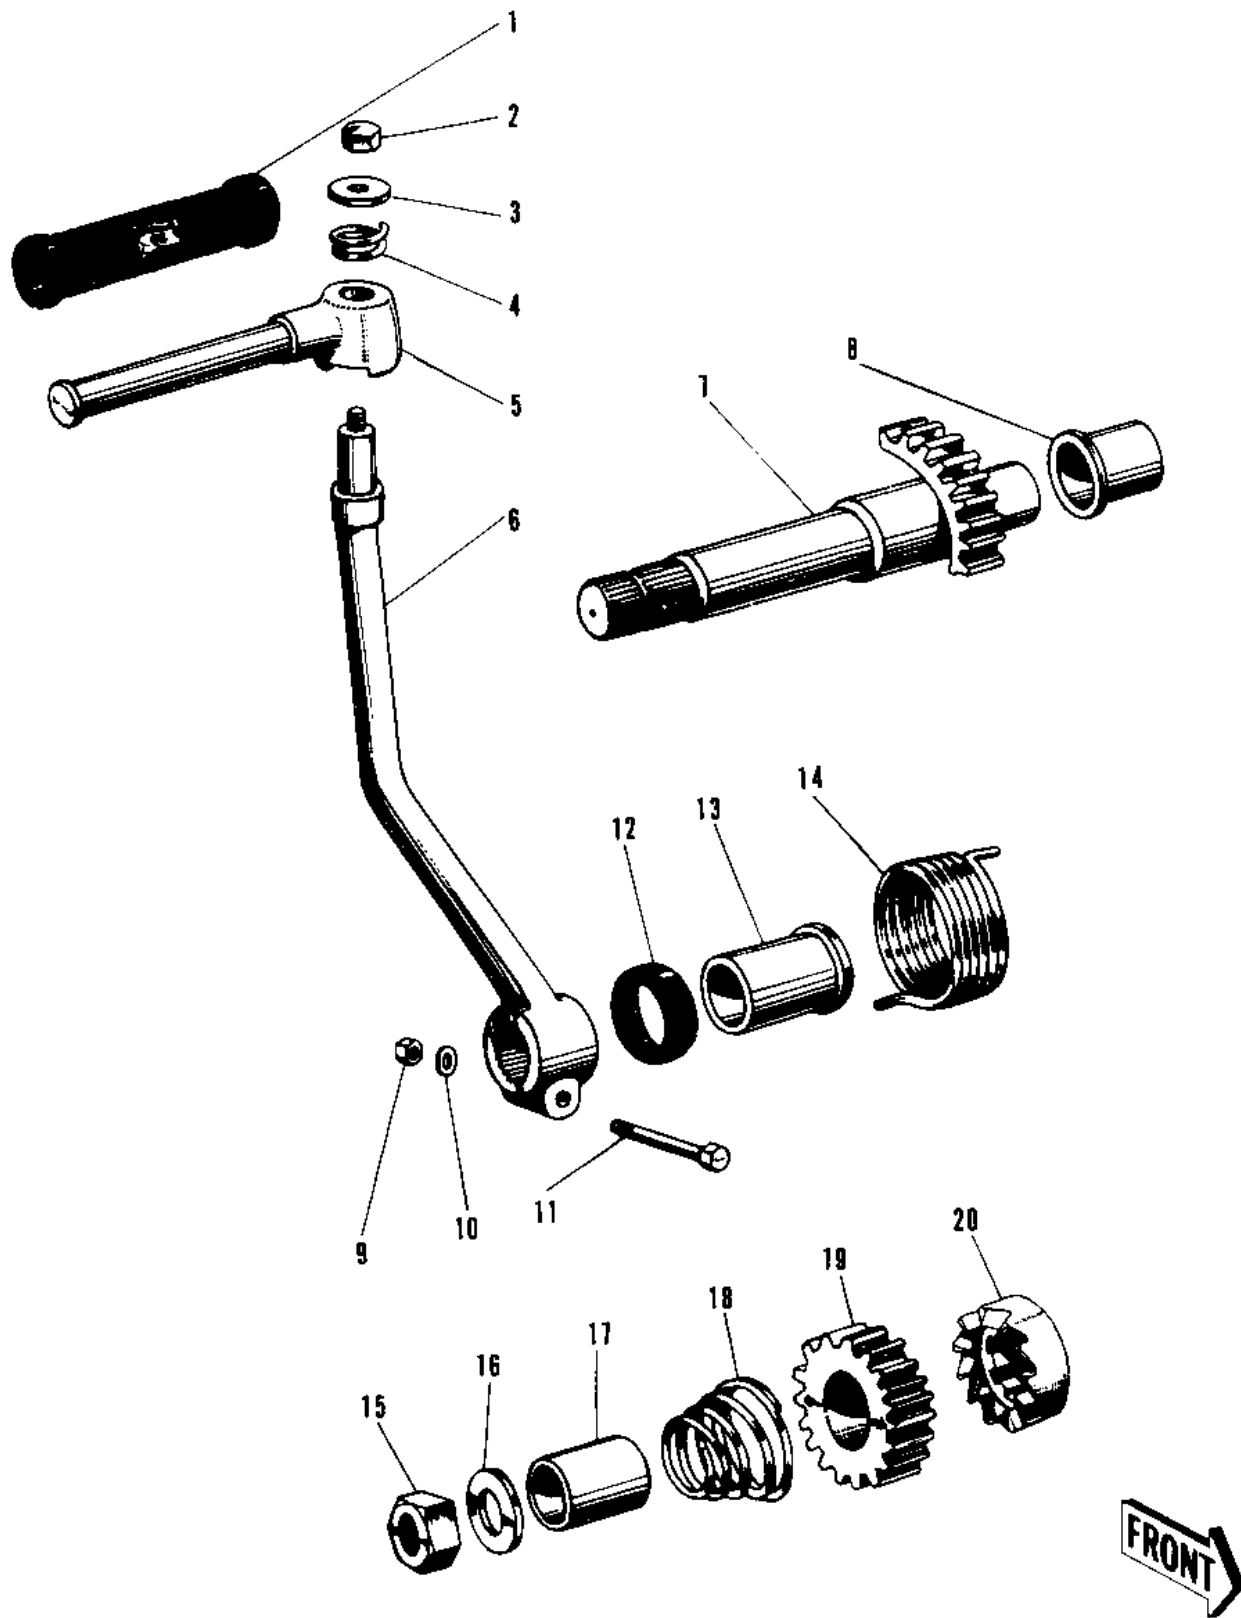

1969 W1SS PARTS DIAGRAM

KICKSTARTER MECHANISM

1969 W1SS PARTS LIST

KICKSTARTER MECHANISM

ITEM NAME	PART NUMBER	QUANTITY
RUBBER KICK PEDAL (Ref # 1)	13063-004	1
PEDAL ASSY,KICKSTARTR (Ref # 2~6)	13064-004	1
NUT KICK PEDAL (Ref # 2)	92015-024	1
WASHER KICK PEDAL (Ref # 3)	92022-089	1
SPRING KICK PEDAL LEW (Ref # 4)	92081-060	1
LEVER KICK PEDAL (Ref # 5)	13060-011	1
UNAVAILABLE IN PRICE BOOK (Ref # 7)	13066-011	1
SHAFT KICKSTARTER (Ref # 7)	13066-010	1
BUSH L.H KICK SHAFT (Ref # 8)	92028-061	1
NUT,10MM (Ref # 9)	314B1000	1
WASHER SPRING 10MM (Ref # 10)	461F1000	1
BOLT HEX HEAD 10X35 (Ref # 11)	113N1035	1
OIL SEAL VC22345 (Ref # 12)	92054-003	1
BUSH R.H KICK SHAFT (Ref # 13)	92028-062	1
SPRING KICKSTARTER (Ref # 14)	92081-032	1
NUT 16MM (Ref # 15)	315B1600	1
WASHER MAIN SHT THRST (Ref # 16)	92026-040	1
BUSH RATCHET GEAR (Ref # 17)	92028-049	1
SPRING RATCHET GEAR (Ref # 18)	92081-030	1
GEAR RATCHET (Ref # 19)	13079-002	1
GEAR RATCHET (Ref # 19)	13079-003	1
RATCHET (Ref # 20)	13078-002	1