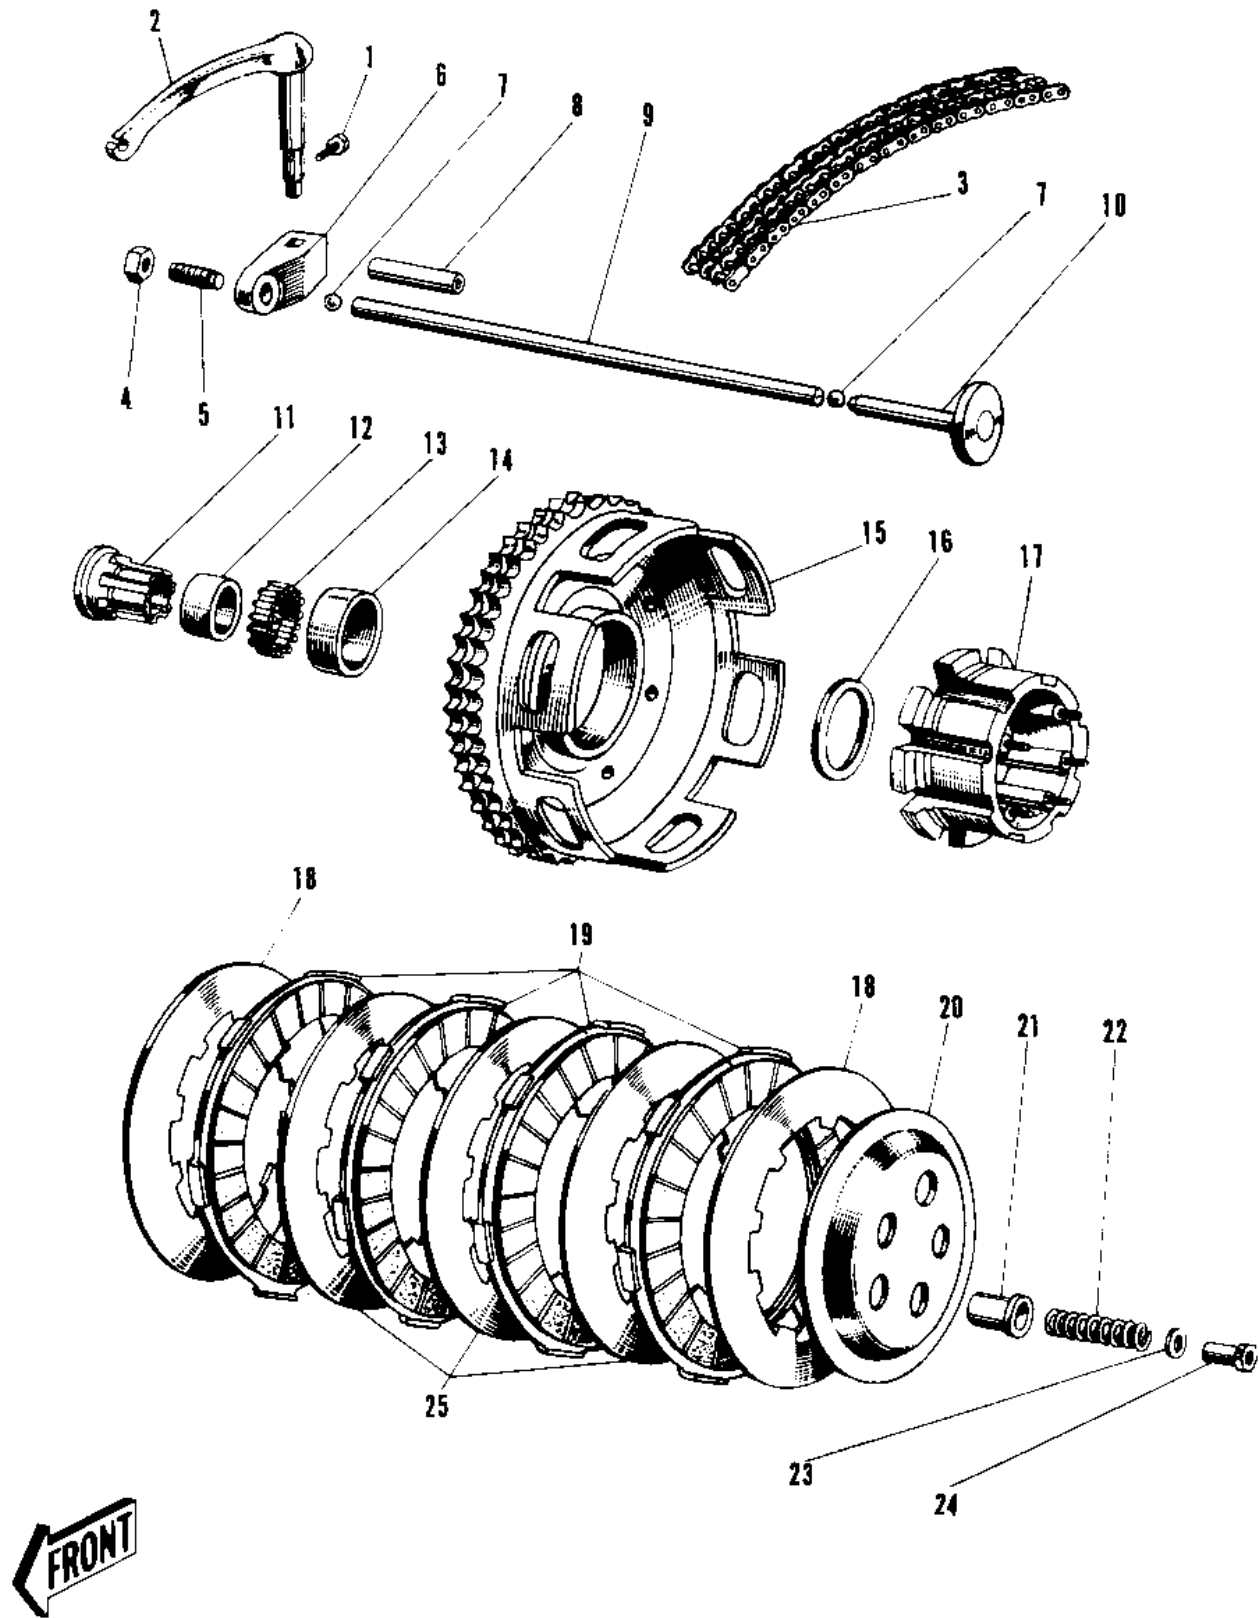

## 1969 W1SS PARTS DIAGRAM

### CLUTCH

### CLUTCH

ITEM NAME	PART NUMBER	QUANTITY
SCREW CLT RELEASE LEV (Ref # 1)	92014-007	1
LEVER CLUTCH RELEASE (Ref # 2)	13103-008	1
UNAVAILABLE IN PRICE BOOK (Ref # 3)	13122-003	1
CHAIN PRIMARY DRIVE (Ref # 3)	13122-004	1
NUT,10MM (Ref # 4)	314B1000	1
SCREW CLUTCH ADJUST (Ref # 5)	92014-006	1
FINGER CLUTCH OPERATE (Ref # 6)	13109-001	1
BALL STEEL 1/4' (Ref # 7)	600A0800	1
ROD CLUTCH RELEASE A (Ref # 8)	13116-005	1
ROD CLUTCH RELEASE A (Ref # 9)	13116-004	1
PUSHER CLUTCH (Ref # 10)	13114-006	1
SLEEVE CLUTCH HOUSING (Ref # 11)	13126-001	2
COLLAR CLUTCH (Ref # 12)	92027-041	1
BEARING CLUTCH NEEDLE (Ref # 13)	92046-006	1
CLUTCH ASSY (Ref # 14~26)	13082-014	1
CLUTCH-ASSY (Ref # 14~26)	13082-017	1
BUSH CLUTCH (Ref # 14)	92028-050	1
HOUSING CLUTCH (Ref # 15)	13095-014	1
HOUSING CLUTCH (Ref # 15)	13095-015	1
WASHER,THRUST (Ref # 16)	92026-126	1
HUB CLUTCH (Ref # 17)	13087-011	1
PLATE CLUTCH OUTER (Ref # 18)	13090-008	1
PLATE CLUTCH FRICTION (Ref # 19)	13088-011	1
PLATE CLUTCH SPRING (Ref # 20)	13090-007	1
GUIDE CLUTCH SPRING (Ref # 21)	13092-002	1
SPRING CLUTCH (Ref # 22)	92081-036	1
PLATE CLTCH SPRG HOLD (Ref # 23)	13091-004	1
NUT CLUTCH SPRING (Ref # 24)	92015-025	1
PLATE CLUTCH STEEL (Ref # 25)	13089-010	1