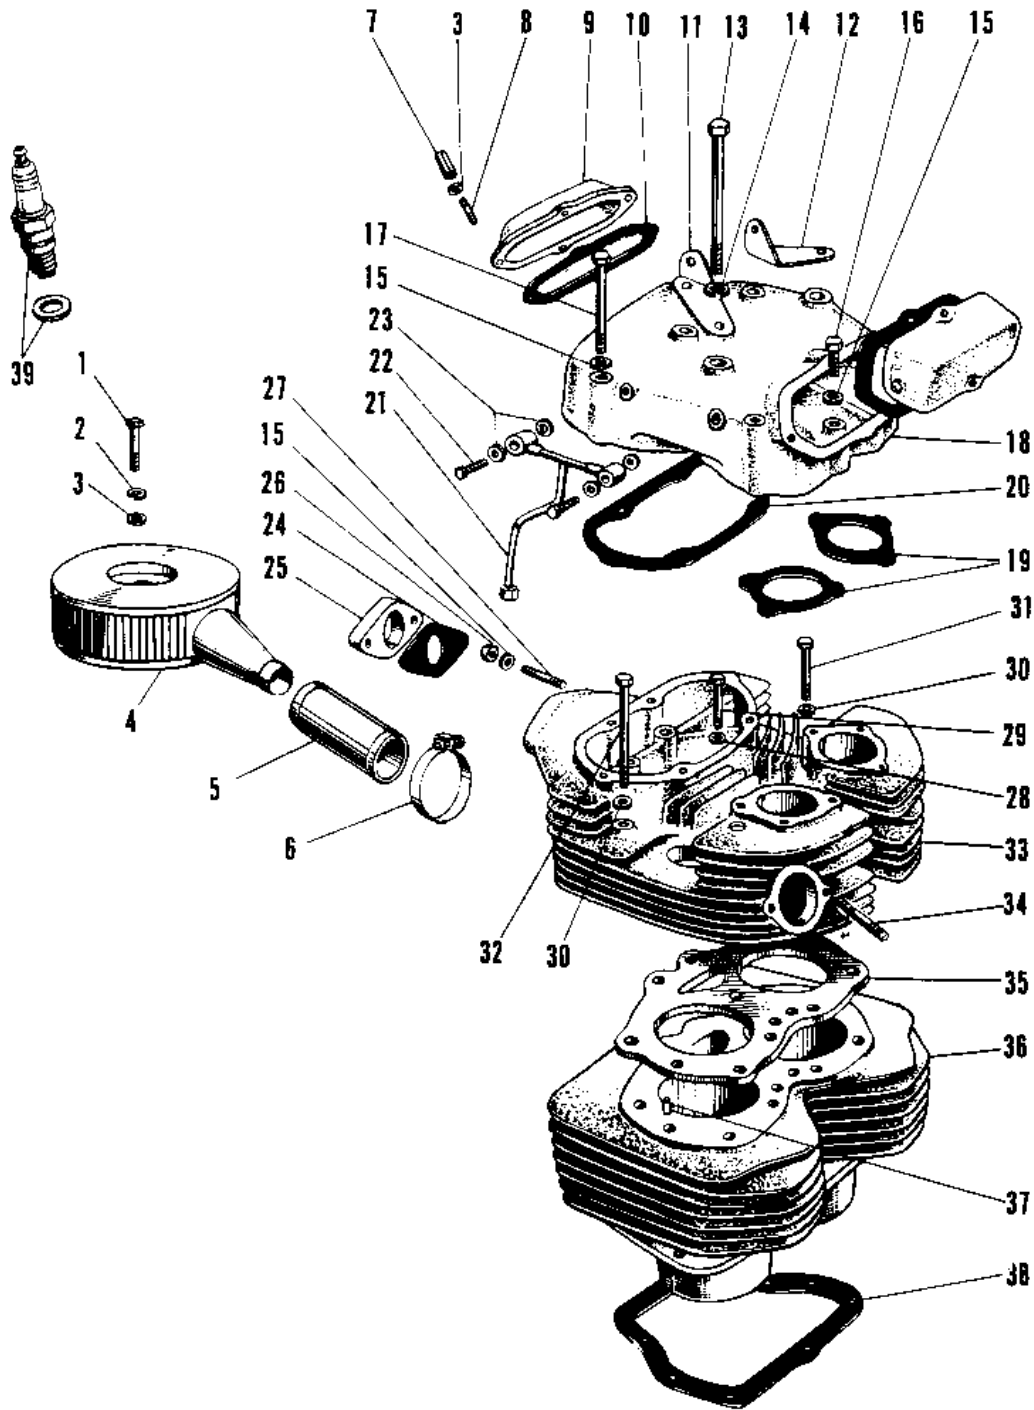

## 1969 Commander PARTS DIAGRAM

CYLINDER HEAD/CYLINDER (W1/W1SS)

## 1969 Commander PARTS LIST

CYLINDER HEAD/CYLINDER (W1/W1SS)

ITEM NAME	PART NUMBER	QUANTITY
BOLT-UPSET (Ref # 1)	112G0660	1
WASHER SPRING 6MM (Ref # 2)	461F0600	1
WASHER PLAIN 6MM (Ref # 3)	410B0600	1
AIR CLEANER ASSY (Ref # 4)	11010-026	1
INLET PIPE (Ref # 5)	11015-010	1
CLAMP AIR CLEANER (Ref # 6)	92037-023	1
NUT ROCKER COVER (Ref # 7)	92017-005	1
STUD 6X14 (Ref # 8)	172G0614	1
COVER ROCKER (Ref # 9)	11027-002	1
GASKET ROCKER COVER (Ref # 10)	11023-004	1
PLATE SUPPORT A (Ref # 11)	14052-003	1
PLATE B,SUPPORT (Ref # 12)	14052-008	1
BOLT, HEX HEAD, 8X90 (Ref # 13)	115B0890	1
WASHER SPRING 8MM (Ref # 14)	461F0800	1
WASHER PLAIN 8MM (Ref # 15)	410B0800	1
BOLT (Ref # 16)	114G0836	1
BOLT HEX HEAD 8X63 (Ref # 17)	114G0863	1
CASE ROCKER (Ref # 18)	11022-001	1
GASKET ROCKER CASE B (Ref # 19)	11023-002	1
GASKET ROCKER CASE A (Ref # 20)	11023-001	1
PIPE-ROCKER CASE OIL (Ref # 21)	16122-002	1
BOLT BANJO (Ref # 22)	92001-058	1
WASHER PLAIN 87M (Ref # 23)	92022-154	1
GASKET INTAKE FLANGE (Ref # 24)	16062-004	1
INSULATOR HEAT (Ref # 25)	16061-007	1
NUT,8MM (Ref # 26)	317G0800	1
STUD 8X22 (Ref # 27)	171G0822	1
UNAVAILABLE IN PRICE BOOK (Ref # 28)	92022-088	1
WASHER CYL HEAD BOLT (Ref # 28)	92022-099	1

## 1969 Commander PARTS LIST

CYLINDER HEAD/CYLINDER (W1/W1SS)

ITEM NAME	PART NUMBER	QUANTITY
BOLT,HEX HEAD 10X40 (Ref # 29)	92001-1253	1
BOLT,HEX HEAD,10X42 (Ref # 29)	92003-091	1
WASHER PLAIN 10MM (Ref # 30)	411B1000	1
WASHER-PLN,10X22X3.2 (Ref # 30)	92022-176	1
BOLT,HEX HEAD,10X50 (Ref # 31)	92001-1254	1
BOLT,HEX HEAD,10X50 (Ref # 31)	92003-090	1
BOLT HEX HEAD 10X75 (Ref # 32)	113G1075	1
BOLT,HEX HEAD,10X78 (Ref # 32)	92003-089	1
CYLINDER HEAD (Ref # 33)	11002-004	1
STUD,8X25 (Ref # 34)	92004-1008	1
GASKET,CYLINDER HEAD (Ref # 35)	11004-054	2
CYLINDER (Ref # 36)	11005-065	2
PIN DOWEL 8X16 (Ref # 37)	551A0816	1
GASKET CYLINDER BASE (Ref # 38)	11009-016	1
SPARK PLUG B7ES (Ref # 39)	B7ES	1