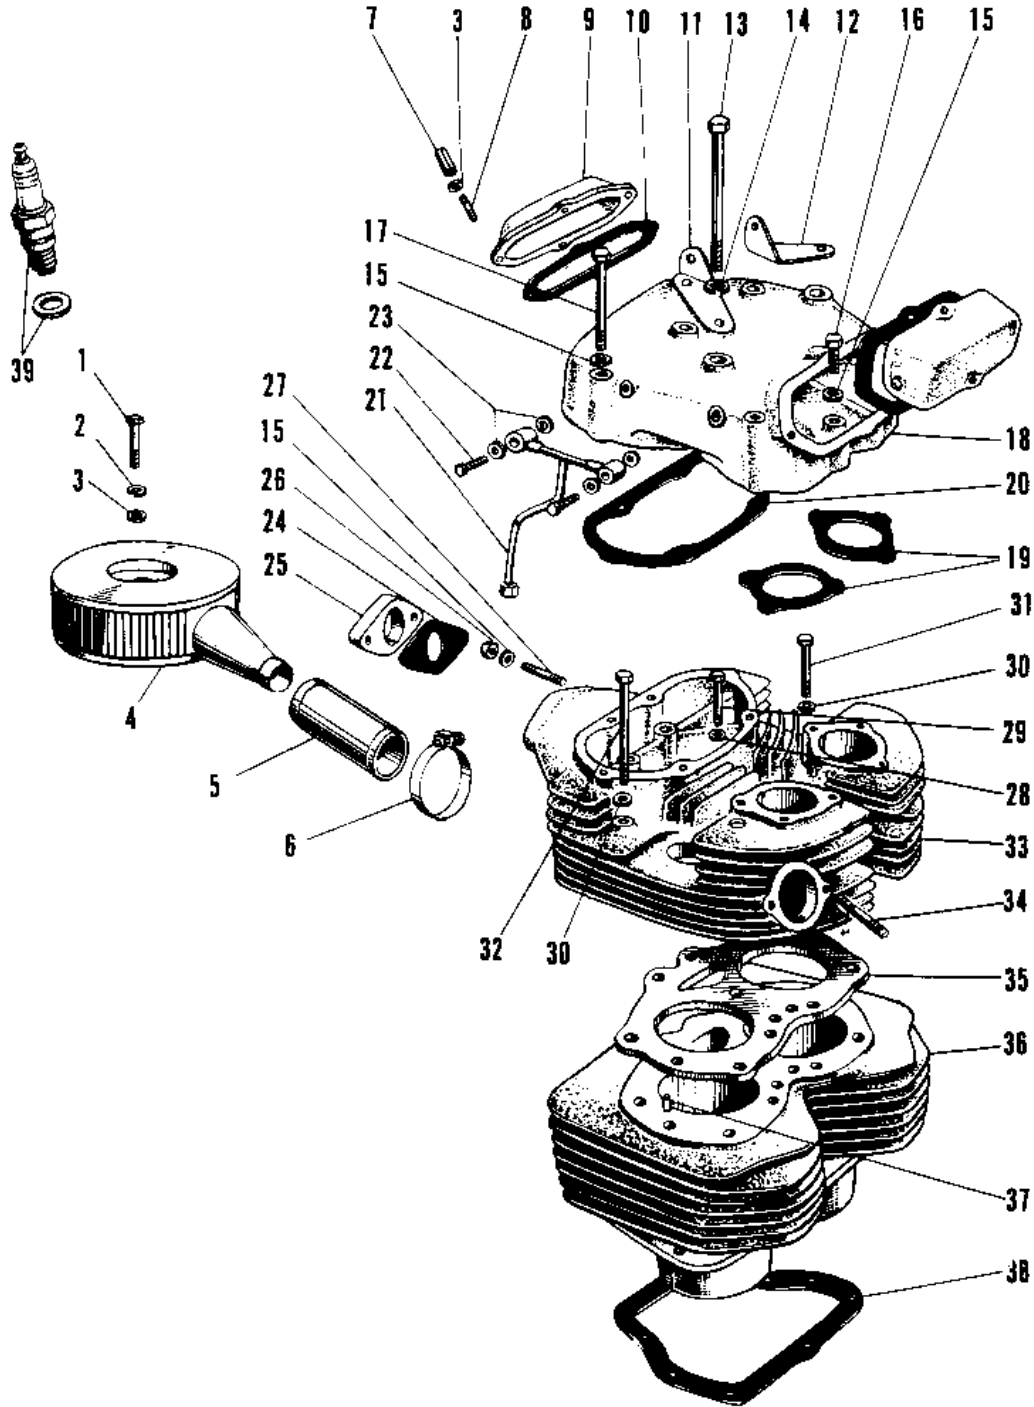

1969 Commander PARTS DIAGRAM

CYLINDER HEAD/CYLINDER (W1/W1SS)

1969 Commander PARTS LIST

CYLINDER HEAD/CYLINDER (W1/W1SS)

ITEM NAME	PART NUMBER	QUANTITY
BOLT-UPSET (Ref # 1)	112G0660	1
WASHER SPRING 6MM (Ref # 2)	461F0600	1
WASHER PLAIN 6MM (Ref # 3)	410B0600	9
AIR CLEANER ASSY (Ref # 4)	11010-026	1
INLET PIPE (Ref # 5)	11015-010	1
CLAMP AIR CLEANER (Ref # 6)	92037-023	1
NUT ROCKER COVER (Ref # 7)	92017-005	8
STUD 6X14 (Ref # 8)	172G0614	8
COVER ROCKER (Ref # 9)	11027-002	2
GASKET ROCKER COVER (Ref # 10)	11023-004	2
PLATE SUPPORT A (Ref # 11)	14052-003	1
PLATE B,SUPPORT (Ref # 12)	14052-008	1
BOLT, HEX HEAD, 8X90 (Ref # 13)	115B0890	4
WASHER SPRING 8MM (Ref # 14)	461F0800	4
WASHER PLAIN 8MM (Ref # 15)	410B0800	10
BOLT (Ref # 16)	114G0836	4
BOLT HEX HEAD 8X63 (Ref # 17)	114G0863	4
CASE ROCKER (Ref # 18)	11022-001	1
GASKET ROCKER CASE B (Ref # 19)	11023-002	2
GASKET ROCKER CASE A (Ref # 20)	11023-001	1
PIPE-ROCKER CASE OIL (Ref # 21)	16122-002	1
BOLT BANJO (Ref # 22)	92001-058	2
WASHER PLAIN 87M (Ref # 23)	92022-154	4
GASKET INTAKE FLANGE (Ref # 24)	16062-004	1
INSULATOR HEAT (Ref # 25)	16061-007	1
NUT,8MM (Ref # 26)	317G0800	2
STUD 8X22 (Ref # 27)	171G0822	2
UNAVAILABLE IN PRICE BOOK (Ref # 28)	92022-088	(1
WASHER CYL HEAD BOLT (Ref # 28)	92022-099	1