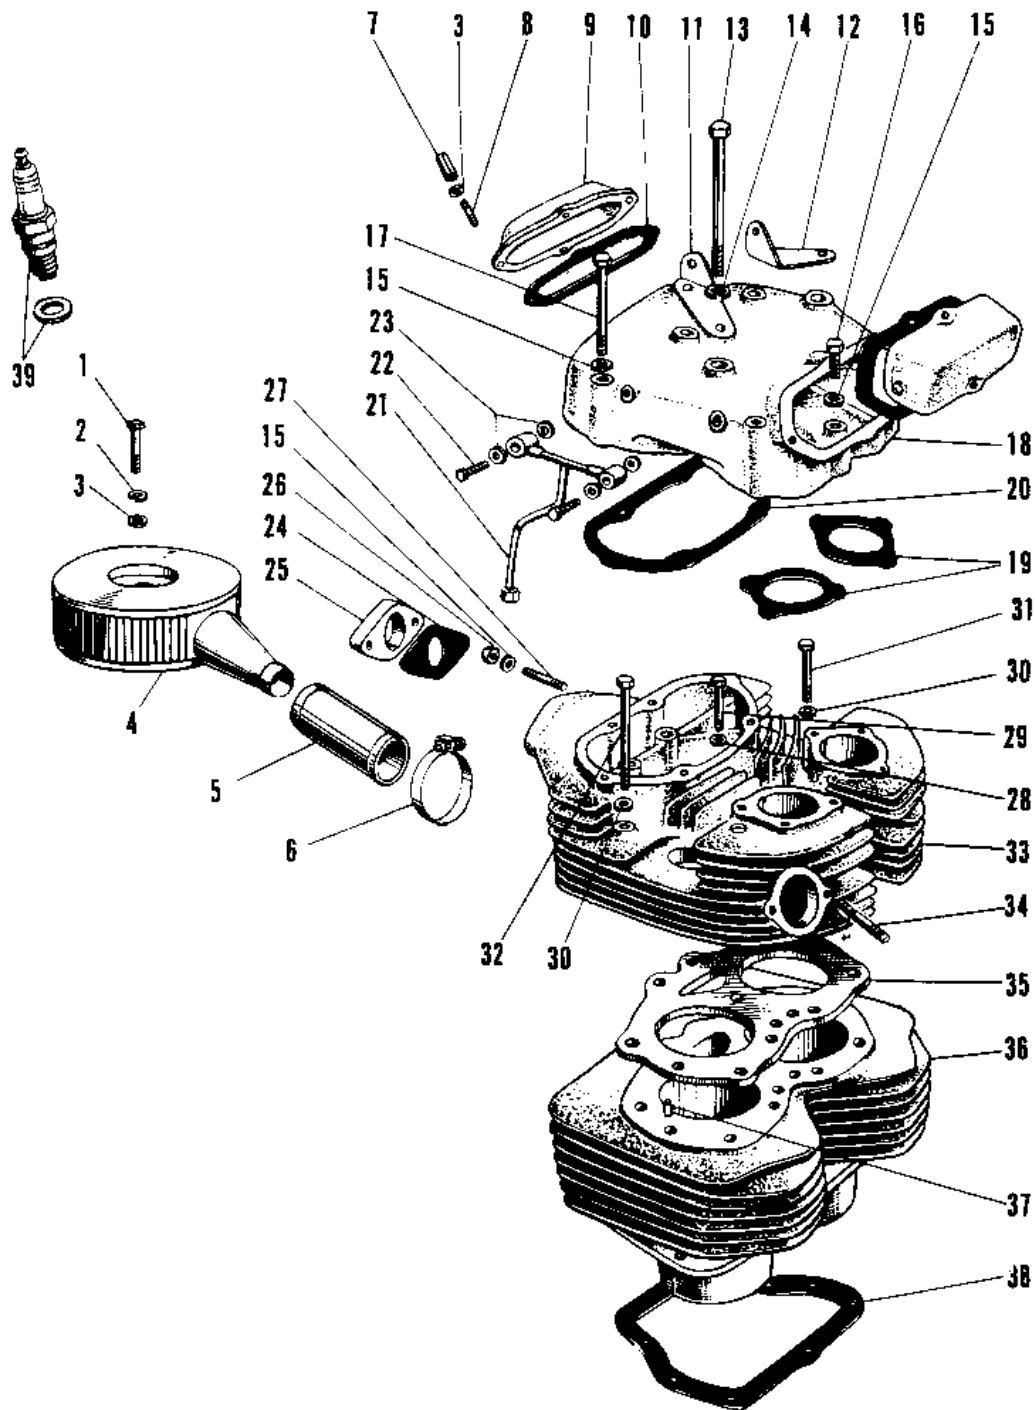

## 1968 W1SS PARTS DIAGRAM

CYLINDER HEAD/CYLINDER (W1/W1SS)

## 1968 W1SS PARTS LIST

CYLINDER HEAD/CYLINDER (W1/W1SS)

ITEM NAME	PART NUMBER	QUANTITY
BOLT-UPSET (Ref # 1)	112G0660	1
WASHER SPRING 6MM (Ref # 2)	461F0600	1
WASHER PLAIN 6MM (Ref # 3)	410B0600	1
AIR CLEANER ASSY (Ref # 4)	11010-026	1
INLET PIPE (Ref # 5)	11015-010	1
CLAMP AIR CLEANER (Ref # 6)	92037-023	1
NUT ROCKER COVER (Ref # 7)	92017-005	1
STUD 6X14 (Ref # 8)	172G0614	1
COVER ROCKER (Ref # 9)	11027-002	1
GASKET ROCKER COVER (Ref # 10)	11023-004	1
PLATE SUPPORT A (Ref # 11)	14052-003	1
PLATE B,SUPPORT (Ref # 12)	14052-008	1
BOLT, HEX HEAD, 8X90 (Ref # 13)	115B0890	1
WASHER SPRING 8MM (Ref # 14)	461F0800	1
WASHER PLAIN 8MM (Ref # 15)	410B0800	1
BOLT (Ref # 16)	114G0836	1
BOLT HEX HEAD 8X63 (Ref # 17)	114G0863	1
CASE ROCKER (Ref # 18)	11022-001	1
GASKET ROCKER CASE B (Ref # 19)	11023-002	1
GASKET ROCKER CASE A (Ref # 20)	11023-001	1
PIPE-ROCKER CASE OIL (Ref # 21)	16122-002	1
BOLT BANJO (Ref # 22)	92001-058	1
WASHER PLAIN 87M (Ref # 23)	92022-154	1
GASKET INTAKE FLANGE (Ref # 24)	16062-004	1
INSULATOR HEAT (Ref # 25)	16061-007	1
NUT,8MM (Ref # 26)	317G0800	1
STUD 8X22 (Ref # 27)	171G0822	1
UNAVAILABLE IN PRICE BOOK (Ref # 28)	92022-088	1
WASHER CYL HEAD BOLT (Ref # 28)	92022-099	1

## 1968 W1SS PARTS LIST

CYLINDER HEAD/CYLINDER (W1/W1SS)

ITEM NAME	PART NUMBER	QUANTITY
BOLT,HEX HEAD 10X40 (Ref # 29)	92001-1253	1
BOLT,HEX HEAD,10X42 (Ref # 29)	92003-091	1
WASHER PLAIN 10MM (Ref # 30)	411B1000	1
WASHER-PLN,10X22X3.2 (Ref # 30)	92022-176	1
BOLT,HEX HEAD,10X50 (Ref # 31)	92001-1254	1
BOLT,HEX HEAD,10X50 (Ref # 31)	92003-090	1
BOLT HEX HEAD 10X75 (Ref # 32)	113G1075	1
BOLT,HEX HEAD,10X78 (Ref # 32)	92003-089	1
CYLINDER HEAD (Ref # 33)	11002-004	1
STUD,8X25 (Ref # 34)	92004-1008	1
GASKET,CYLINDER HEAD (Ref # 35)	11004-054	2
CYLINDER (Ref # 36)	11005-065	2
PIN DOWEL 8X16 (Ref # 37)	551A0816	1
GASKET CYLINDER BASE (Ref # 38)	11009-016	1
SPARK PLUG B7ES (Ref # 39)	B7ES	1