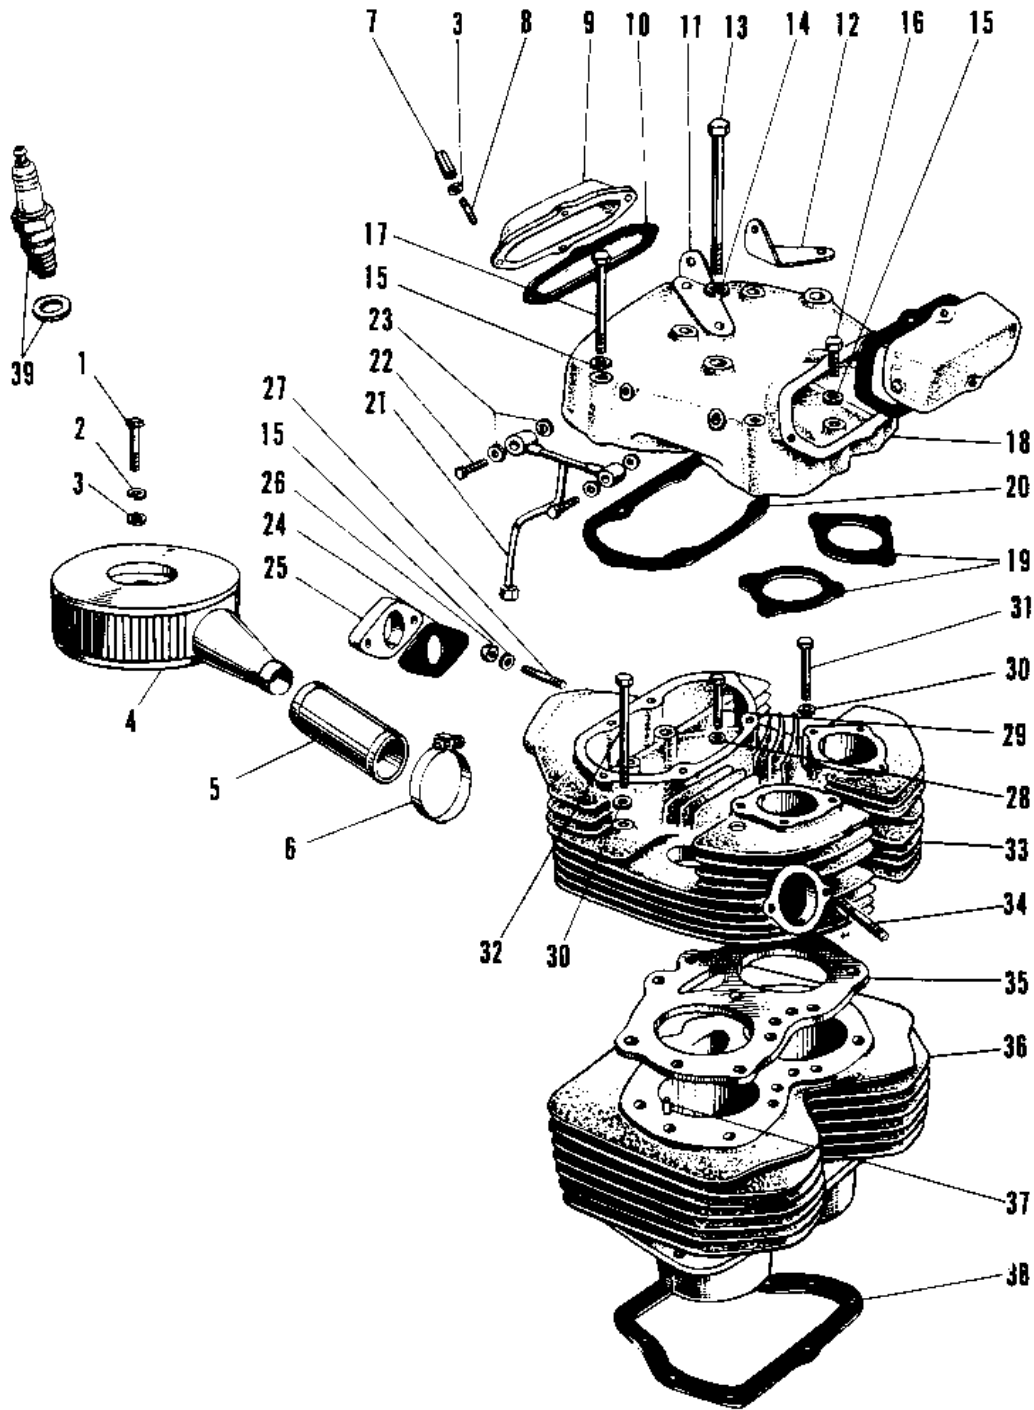

## 1968 W1SS PARTS DIAGRAM

CYLINDER HEAD/CYLINDER (W1/W1SS)

## 1968 W1SS PARTS LIST

CYLINDER HEAD/CYLINDER (W1/W1SS)

ITEM NAME	PART NUMBER	QUANTITY
BOLT-UPSET (Ref # 1)	112G0660	1
WASHER SPRING 6MM (Ref # 2)	461F0600	1
WASHER PLAIN 6MM (Ref # 3)	410B0600	1
AIR CLEANER ASSY (Ref # 4)	11010-026	1
INLET PIPE (Ref # 5)	11015-010	1
CLAMP AIR CLEANER (Ref # 6)	92037-023	1
NUT ROCKER COVER (Ref # 7)	92017-005	1
STUD 6X14 (Ref # 8)	172G0614	1
COVER ROCKER (Ref # 9)	11027-002	1
GASKET ROCKER COVER (Ref # 10)	11023-004	1
PLATE SUPPORT A (Ref # 11)	14052-003	1
PLATE B,SUPPORT (Ref # 12)	14052-008	1
BOLT, HEX HEAD, 8X90 (Ref # 13)	115B0890	1
WASHER SPRING 8MM (Ref # 14)	461F0800	1
WASHER PLAIN 8MM (Ref # 15)	410B0800	1
BOLT (Ref # 16)	114G0836	1
BOLT HEX HEAD 8X63 (Ref # 17)	114G0863	1
CASE ROCKER (Ref # 18)	11022-001	1
GASKET ROCKER CASE B (Ref # 19)	11023-002	1
GASKET ROCKER CASE A (Ref # 20)	11023-001	1
PIPE-ROCKER CASE OIL (Ref # 21)	16122-002	1
BOLT BANJO (Ref # 22)	92001-058	1
WASHER PLAIN 87M (Ref # 23)	92022-154	1
GASKET INTAKE FLANGE (Ref # 24)	16062-004	1
INSULATOR HEAT (Ref # 25)	16061-007	1
NUT,8MM (Ref # 26)	317G0800	1
STUD 8X22 (Ref # 27)	171G0822	1
UNAVAILABLE IN PRICE BOOK (Ref # 28)	92022-088	1
WASHER CYL HEAD BOLT (Ref # 28)	92022-099	1

## 1968 W1SS PARTS LIST

CYLINDER HEAD/CYLINDER (W1/W1SS)

ITEM NAME	PART NUMBER	QUANTITY
BOLT,HEX HEAD 10X40 (Ref # 29)	92001-1253	1
BOLT,HEX HEAD,10X42 (Ref # 29)	92003-091	1
WASHER PLAIN 10MM (Ref # 30)	411B1000	1
WASHER-PLN,10X22X3.2 (Ref # 30)	92022-176	1
BOLT,HEX HEAD,10X50 (Ref # 31)	92001-1254	1
BOLT,HEX HEAD,10X50 (Ref # 31)	92003-090	1
BOLT HEX HEAD 10X75 (Ref # 32)	113G1075	1
BOLT,HEX HEAD,10X78 (Ref # 32)	92003-089	1
CYLINDER HEAD (Ref # 33)	11002-004	1
STUD,8X25 (Ref # 34)	92004-1008	1
GASKET,CYLINDER HEAD (Ref # 35)	11004-054	2
CYLINDER (Ref # 36)	11005-065	2
PIN DOWEL 8X16 (Ref # 37)	551A0816	1
GASKET CYLINDER BASE (Ref # 38)	11009-016	1
SPARK PLUG B7ES (Ref # 39)	B7ES	1