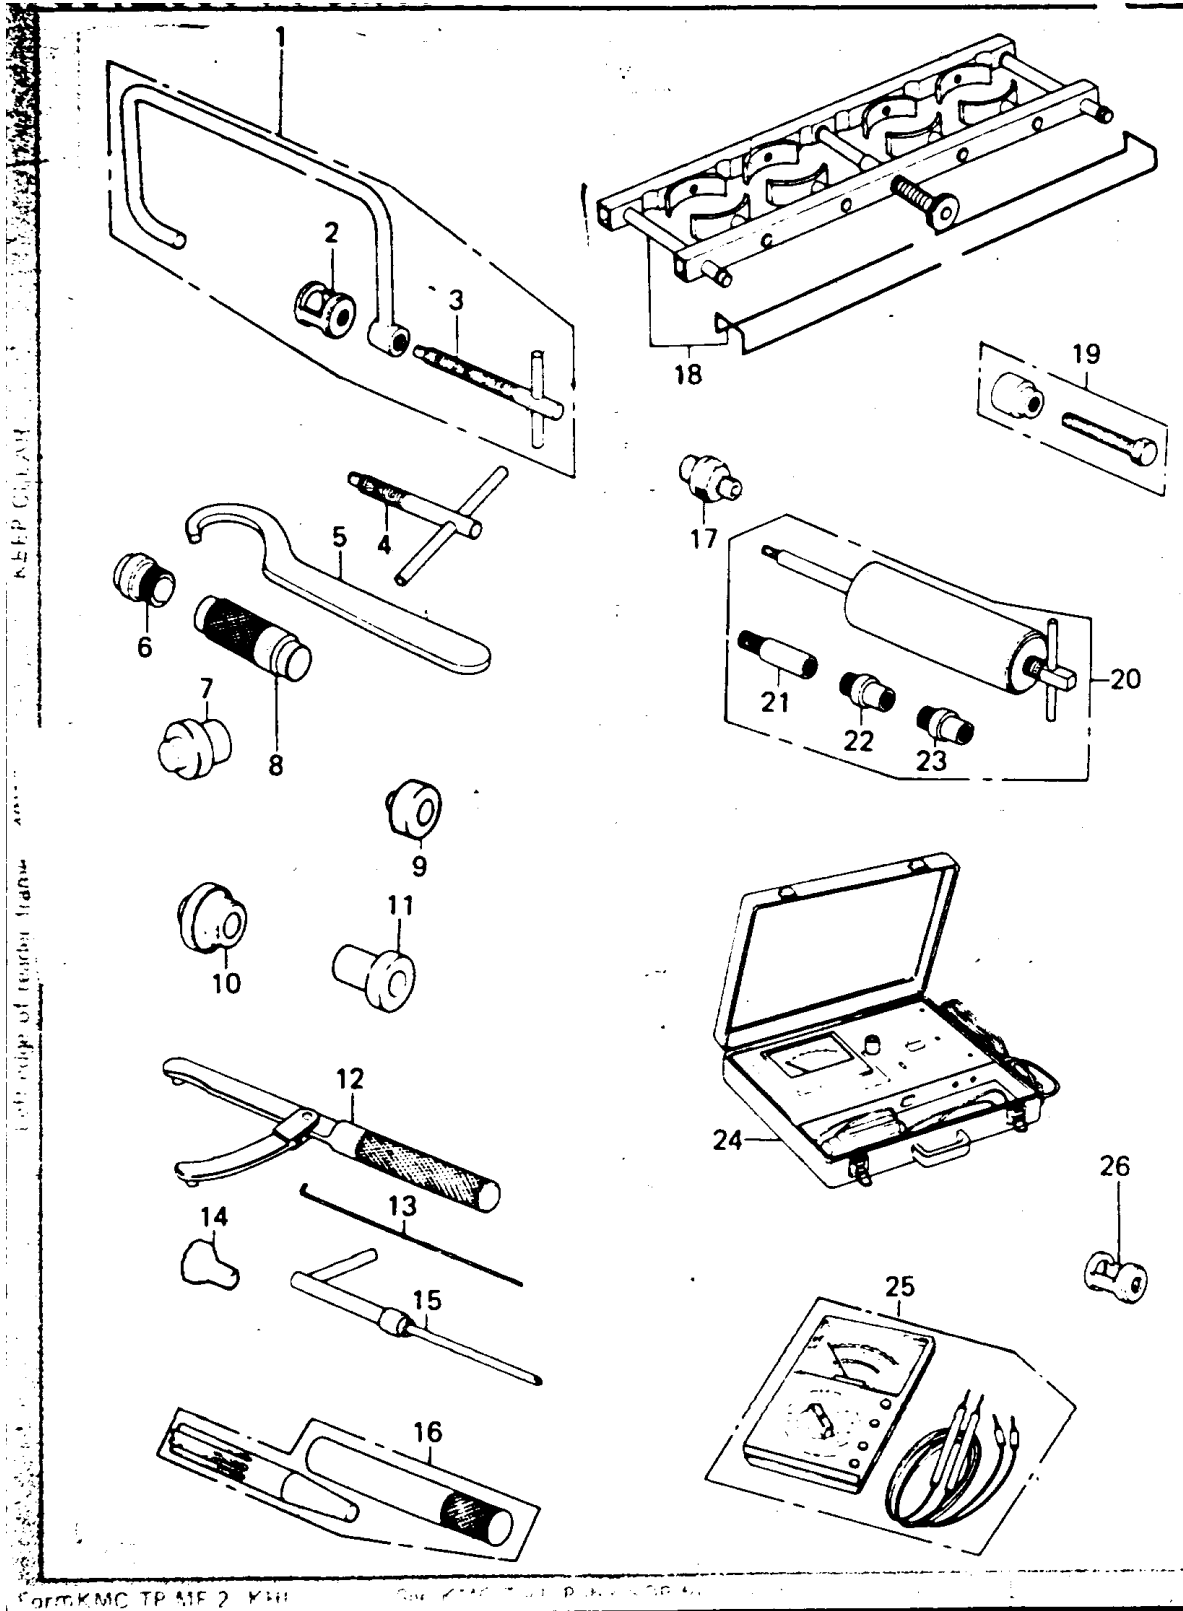

1980 KZ650-F1 PARTS DIAGRAM

SPECIAL SERVICE TOOLS "B"

1980 KZ650-F1 PARTS LIST

SPECIAL SERVICE TOOLS "B"

ITEM NAME	PART NUMBER	QUANTITY
COMPRESSOR,VLV SPRING (Ref # 1)	57001-241	1
57001-246 (Canada) (Ref # 2)	57001-242	1
BOLT,VALVE COMPRESER (Ref # 3)	57001-244	1
57001-1216 (Canada) (Ref # 4)	57001-254	1
HOLDER,DYNAMO ROTOR (Ref # 5)	57001-255	1
*** N.L.A.*** (Canada) (Ref # 6)	57001-265	1
GUIDE,SHFT SFT OIL SE (Ref # 7)	57001-266	1
57001-1129 (Canada) (Ref # 8)	57001-286	1
57001-1129 (Canada) (Ref # 9)	57001-290	1
*** N.L.A.*** (Canada) (Ref # 10)	57001-296	1
*** N.L.A.*** (Canada) (Ref # 11)	57001-297	1
57001-1343 (Canada) (Ref # 12)	57001-306	1
*** N.L.A.*** (Canada) (Ref # 13)	57001-309	1
ADAPTER,2ND GEAR PULR (Ref # 14)	57001-317	1
ADJUSTER BALANCE (Ref # 15)	57001-351	1
*** N.L.A.*** (Canada) (Ref # 16)	57001-380	1
57001-1278 (Canada) (Ref # 17)	57001-403	1
COMPRESSOR-PSTN RING (Ref # 18)	57001-531	1
PUSHER, SECONDARY GEAR (Ref # 19)	57001-535	1
PULLER-PISTON PIN (Ref # 20)	57001-910	1
ADAPTER A,PIN PULLER (Canada) (Ref # 21)	57001-912	(1
ADAPTER B, PIN PULLER (Ref # 22)	57001-913	(1
ADAPTER C,PIN PULLER (Ref # 23)	57001-914	1
*** N.L.A.*** (Canada) (Ref # 24)	57001-980	1
MULTIMETER (Ref # 25)	57001-983	1
ADAPTER,VLV COMPRESR (Ref # 26)	57001-243	1