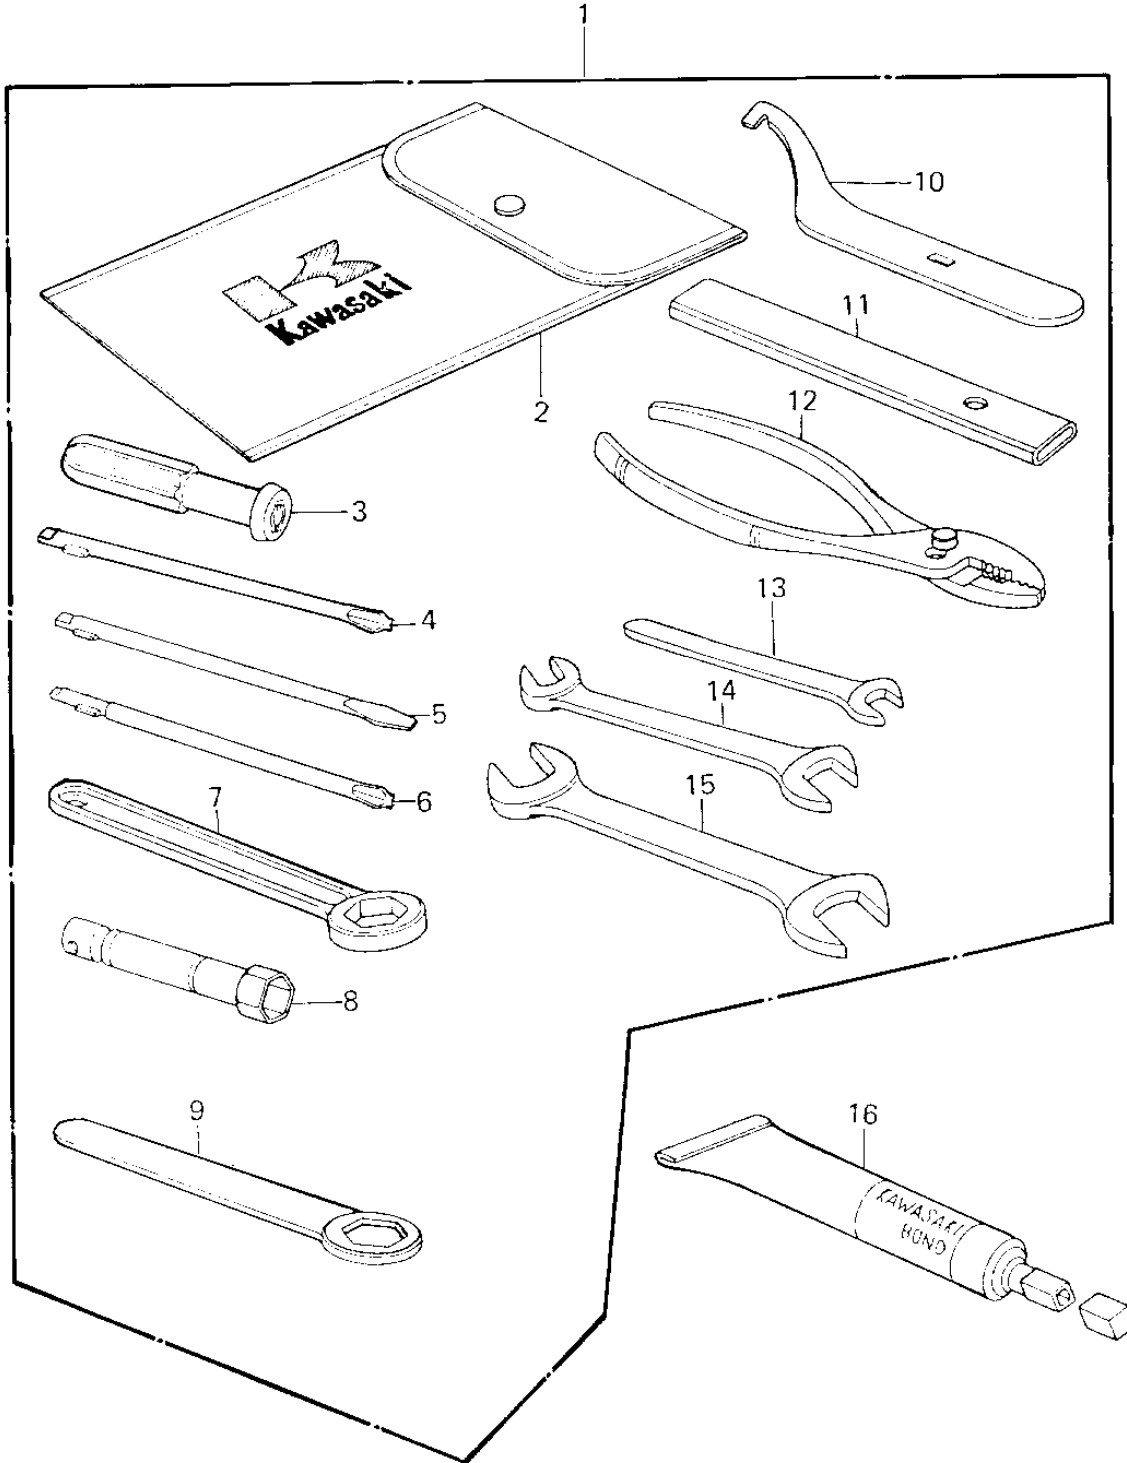

1980 KZ650-F1 PARTS DIAGRAM

OWNER TOOLS

1980 KZ650-F1 PARTS LIST

OWNER TOOLS

ITEM NAME	PART NUMBER	QUANTITY
TOOL KIT (Ref # 1)	56007-1044	1
BAG,TOOL (Ref # 2)	56008-009	1
GRIP,SCREW DRIVER (Ref # 3)	92106-1001	1
TOOL-DRIVER (Ref # 4)	92107-1052	1
92107-1052 (Canada) (Ref # 5)	92107-007	1
92107-1002 (Canada) (Ref # 6)	92107-008	1
TOOL-WRENCH,BOX END,2 (Ref # 7)	92110-1147	1
WRENCH,SPARK PLUG (Ref # 8)	92108-008	1
TOOL-WRENCH,BOX END,1 (Ref # 9)	92110-1151	1
WRENCH,HOOK,41M/M (Ref # 10)	92110-1034	1
WRENCH,HOOK,41M/M (Ref # 11)	92111-004	1
92112-003 (Canada) (Ref # 12)	92112-005	1
WRENCH,OPEN END,10M/M (Ref # 13)	92110-1031	1
WRENCH,OPEN END,12X13 (Ref # 14)	92126-002	1
TOOL-WRENCH,OPEN END, (Ref # 15)	92110-1153	1
LIQUID GASKET (Ref # 16)	92104-002	(1