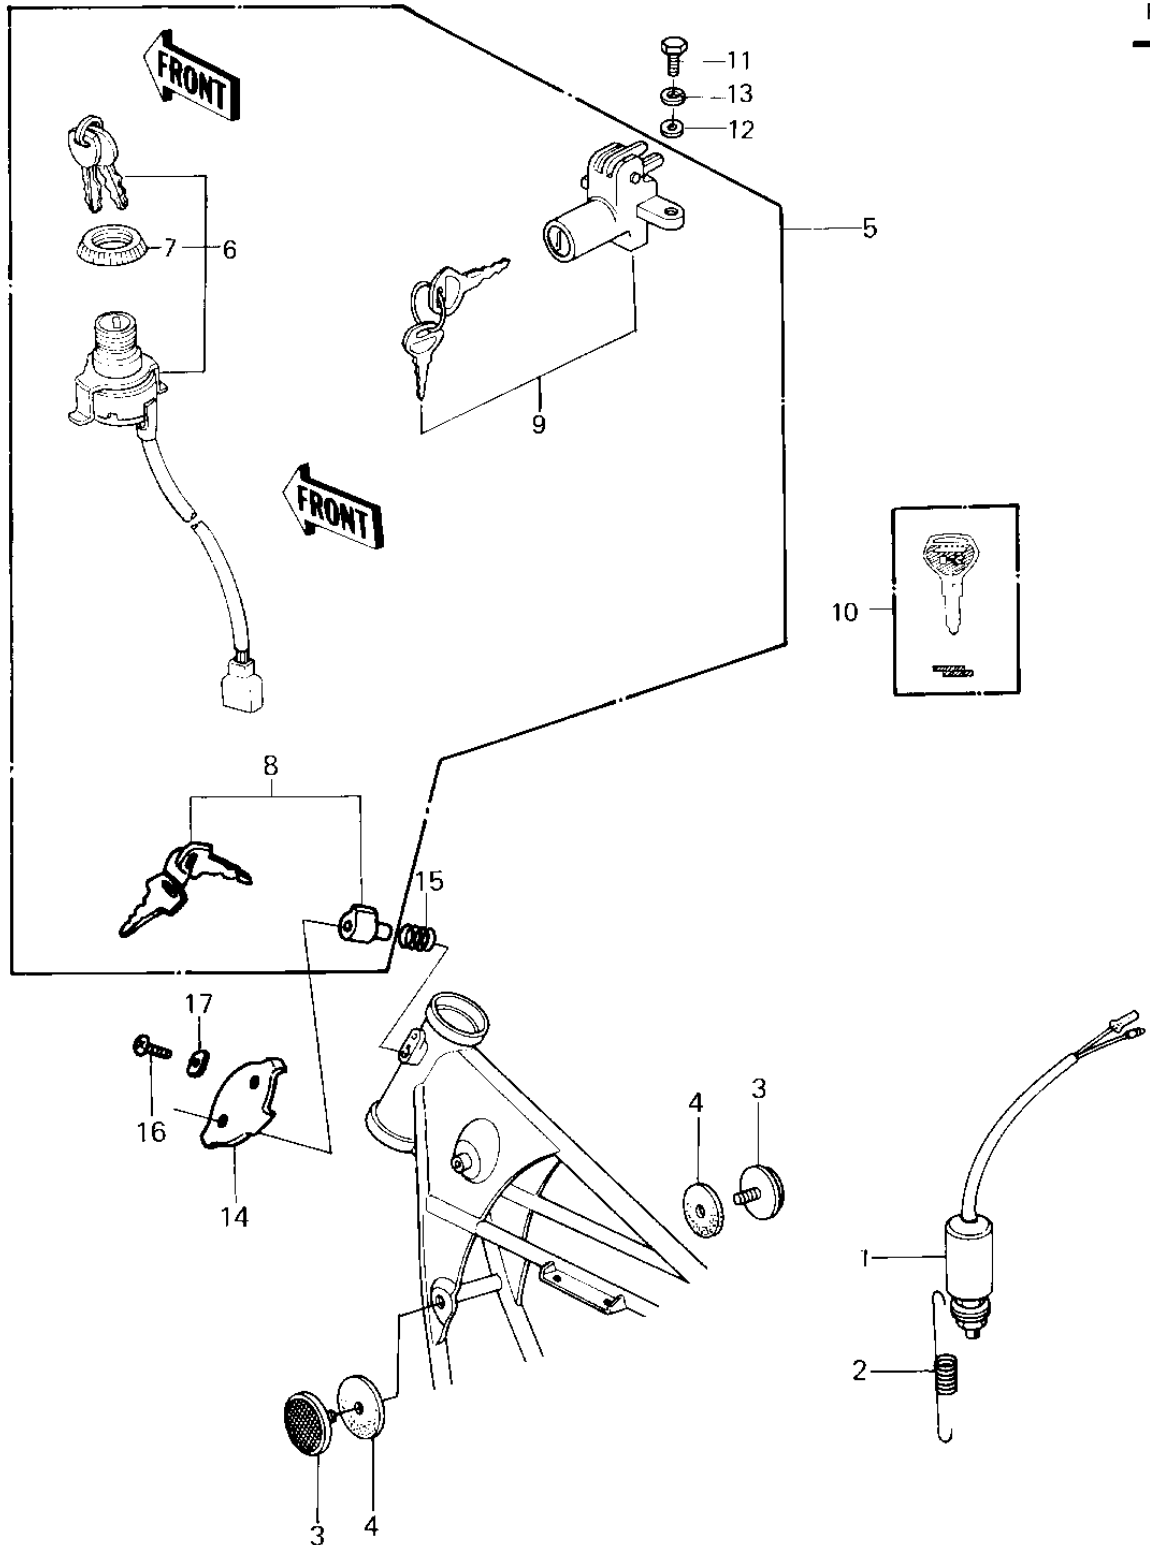

1980 KZ650-F1 PARTS DIAGRAM

IGNITION SWITCH/LOCKS/REFLECTORS

1980 KZ650-F1 PARTS LIST

IGNITION SWITCH/LOCKS/REFLECTORS

ITEM NAME	PART NUMBER	QUANTITY
SWITCH-BRAKE LAMP (Ref # 1)	27010-017	1
SPRING BRAKE LAMP SW (Ref # 2)	27011-009	1
REFLECTOR,REFLEX (Ref # 3)	28012-016	2
DAMPER RUBBER,REFLECT (Ref # 4)	92094-011	2
LOCK SET,KZ650B3 (Ref # 5)	27004-5020	1
SWITCH ASSY,IGNITION (Ref # 6)	27005-5007	1
NUT,IGNITION SW LOCK (Ref # 7)	27007-004	1
LOCK-ASSY,STEERING (Ref # 8)	27016-5009	1
LOCK-ASSY,SEAT (Ref # 9)	27016-5010	1
KEY-LOCK,BLANK (Ref # 10)	27008-1103	(1
BOLT-UPSET 6X14 (Ref # 11)	112B0614	1
WASHER PLAIN 6MM (Ref # 12)	411B0600	1
WASHER SPRING 6MM (Ref # 13)	461F0600	1
CAP,STEERING LOCK (Ref # 14)	11012-1134	1
SPRING-STEERING LOCK (Ref # 15)	27032-001	1
SCREW-TAPPING (Ref # 16)	92008-007	1
WASHER (Ref # 17)	92097-003	1