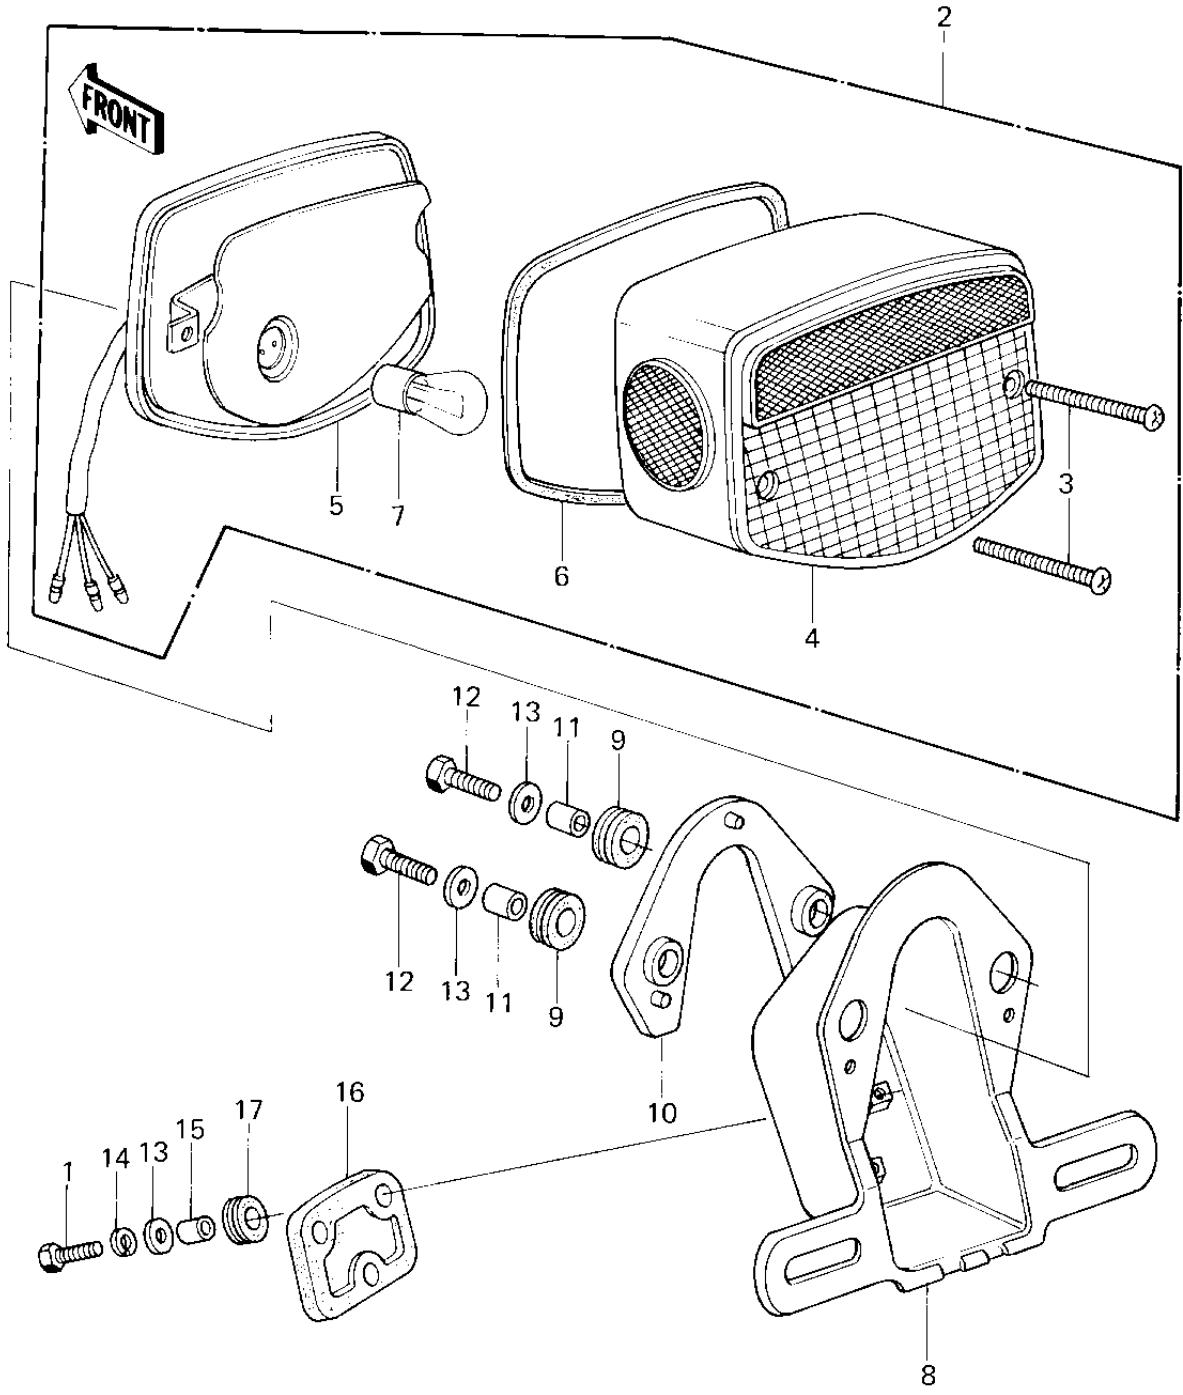

# 1980 KZ650-F1 PARTS DIAGRAM

TAILLIGHT

## TAILLIGHT

ITEM NAME	PART NUMBER	QUANTITY
BOLT-UPSET (Ref # 1)	112G0625	3
TAIL LAMP UNIT (Ref # 2)	23025-064	1
SCREW-PAN-CROS (Ref # 3)	220R0460	2
LENS,TAIL LAMP (Ref # 4)	23026-034	2
CASE,TAIL LIGHT (Ref # 5)	23027-041	1
GASKET,TAIL LENS (Ref # 6)	23028-021	1
BULB,12V 32/3CP (Ref # 7)	92069-059	1
BRACKET,LICENSE PLATE (Ref # 8)	23036-051	1
DAMPER RUBBER (Ref # 9)	23066-020	2
DAMPER RUBBER (Ref # 10)	23066-023	1
COLLAR,6.8X10X8.5 (Ref # 11)	92027-129	2
BOLT-UPSET (Ref # 12)	112G0618	2
WASHER 6.5X20X1.6T (Ref # 13)	92022-125	5
WASHER SPRING 6MM (Ref # 14)	461F0600	3
COLLAR 6.8X10X14.5 (Ref # 15)	92027-156	3
DAMPER RUBBER,RR FEND (Ref # 16)	35039-004	1
DAMPER RUBBER,RR FEND (Ref # 17)	92075-121	3