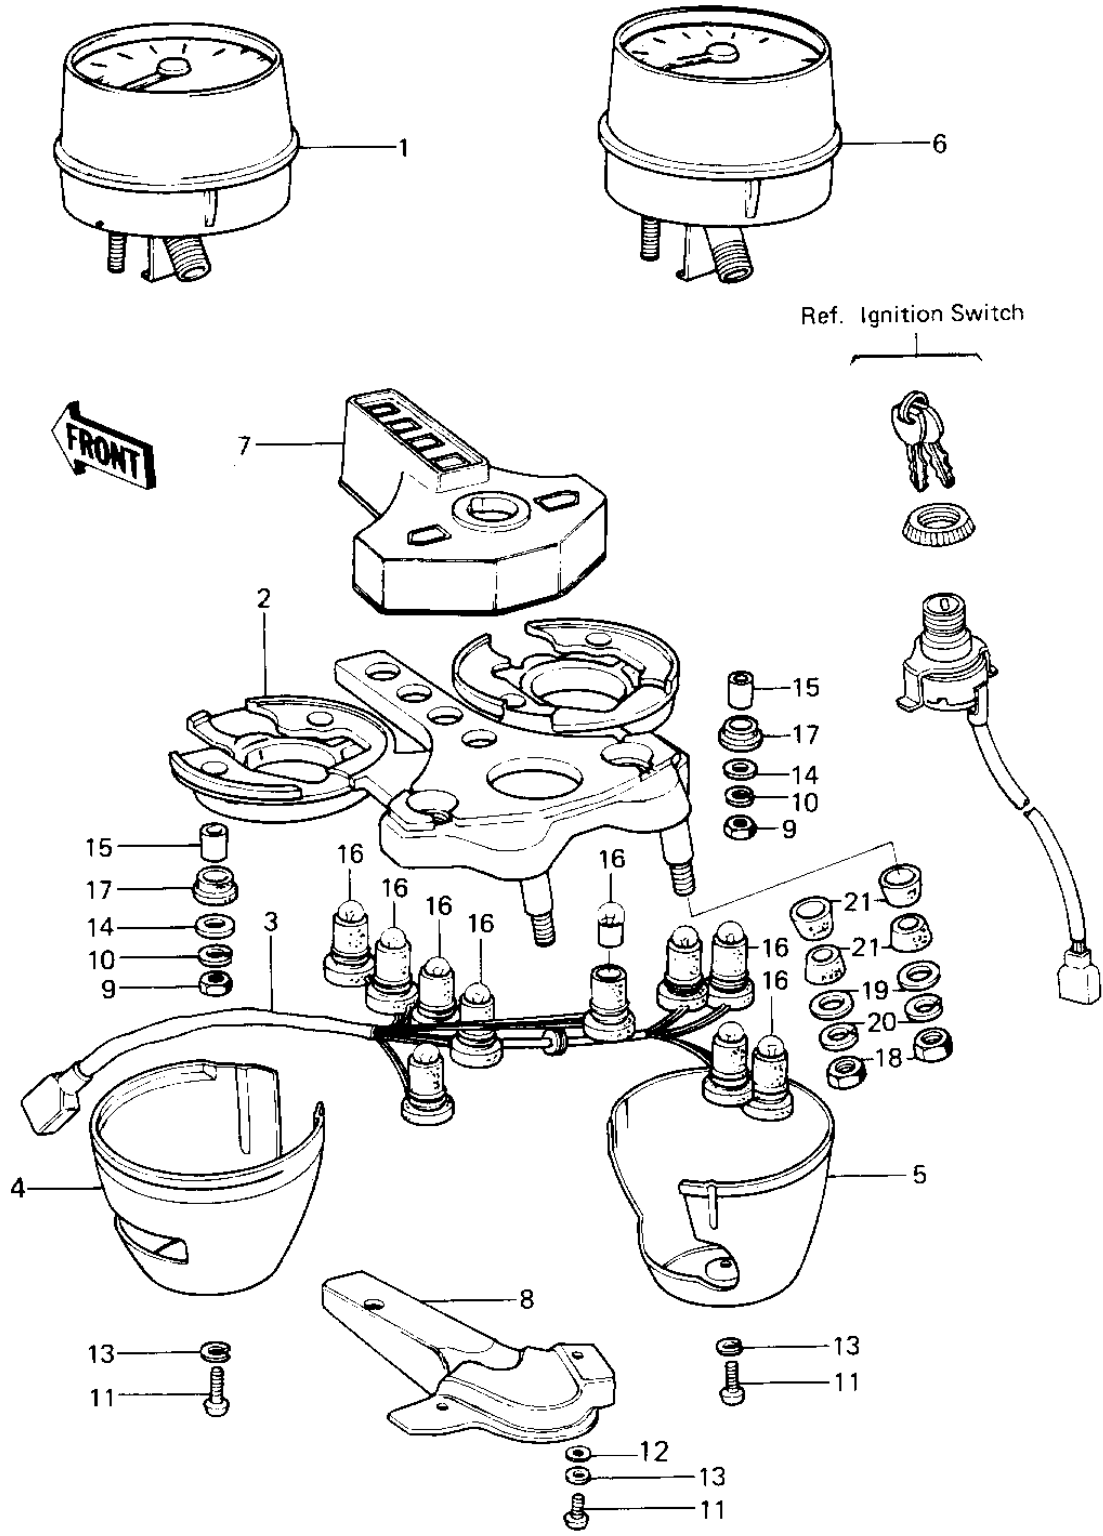

# 1980 KZ650-F1 PARTS DIAGRAM

METERS

# 1980 KZ650-F1 PARTS LIST

## METERS

ITEM NAME	PART NUMBER	QUANTITY
SPEEDOMETER ASSY,MPH (Ref # 1)	25005-1068	1
SPEEDOMETER ASSY,KPH (Canada) (Ref # 1)	25005-1013	1
BRACKET,METER (Ref # 2)	25008-045	1
SOCKET,SPEEDOMETER (Ref # 3)	25011-049	1
COVER,SPEEDOMETER (Ref # 4)	25012-010	1
COVER,TACHOMETER (Ref # 5)	25012-011	1
TACHOMETER ASSY (Ref # 6)	25015-1011	1
COVER,METER,INDICATER (Ref # 7)	25023-015	1
COVER,METER BRACKET (Ref # 8)	25024-006	1
NUT 5MM (Ref # 9)	312B0500	4
WASHER SPRING 5MM (Ref # 10)	461F0500	4
SCREW PAN HEAD 3X8 (Ref # 11)	220B0308	5
WASHER PLAIN 3MM (Ref # 12)	410B0300	3
WASHER SPRING 3MM (Ref # 13)	461F0300	5
WASHER,PLAIN,5MM (Ref # 14)	92022-241	4
COLLAR,METER (Ref # 15)	92027-211	4
BULB 12V 3W (Ref # 16)	92069-018	10
RUBBER,METER (Ref # 17)	92075-172	4
NUT,8MM (Ref # 18)	311B0800	2
WASHER PLAIN 8MM (Ref # 19)	411B0800	2
WASHER SPRING 8MM (Ref # 20)	461F0800	2
DAMPER RUBBER (Ref # 21)	92075-080	4