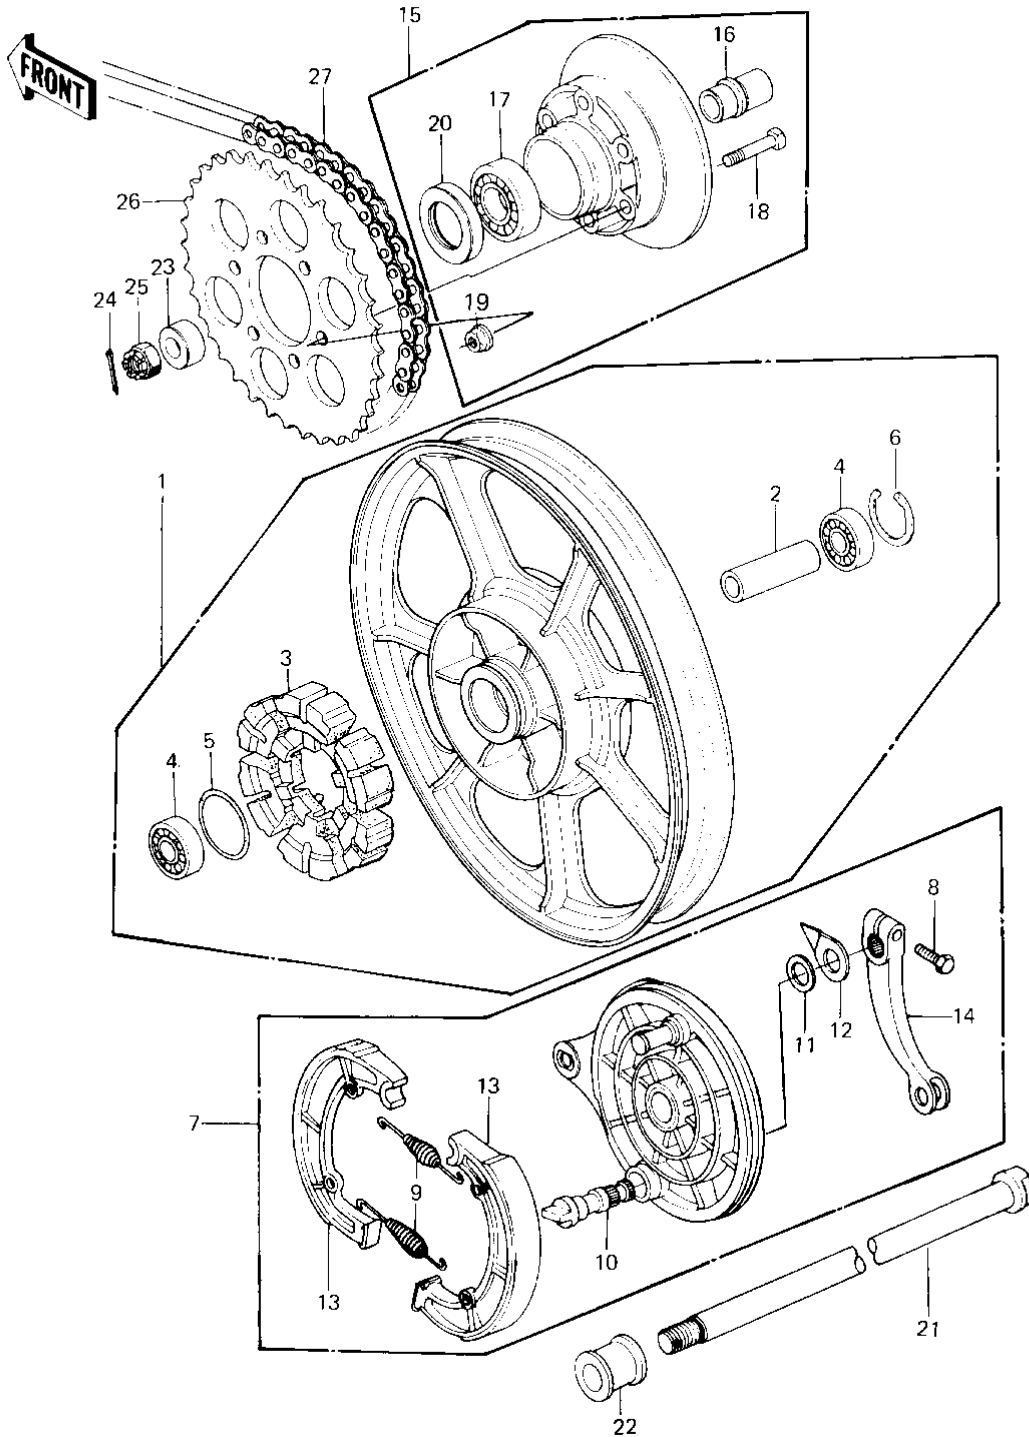

# 1980 KZ650-F1 PARTS DIAGRAM

REAR WHEEL/HUB/BRAKE/CHAIN

This catalog covers:  
**'80 KZ650-F1 Chassis**

GRID NO.

**F-5**

Ref. No.

- 1
- 2
- 3
- 4
- 5
- 6
- 7

- 8
- 9

- 10
- 11
- 12
- 13
- 14
- 15

- 16
- 17
- 18
- 19
- 20
- 21
- 22
- 23
- 24
- 25
- 26
- 27

1001-516-2

## REAR WHEEL/HUB/BRAKE/CHAIN

ITEM NAME	PART NUMBER	QUANTITY
SOLID WHEEL ASSY, RR (Ref # 1)	41073-1103	1
SPACER, REAR HUB BEARING (Ref # 2)	42010-033	1
DAMPER,REAR HUB SHOCK (Ref # 3)	42014-026	1
BRG,BALL,#6303ZZC3 (Ref # 4)	601B6303ZZ	2
"0" RING,55MM (Ref # 5)	671B2555	1
CIRCLIP,47M/M (Ref # 6)	92033-1042	1
PANEL-ASY,RR BRK (Ref # 7)	41035-1056	1
PANEL-ASY,RR BRK (Ref # 7)	41035-1056	AL
PANEL-ASY,BRK BLACK (Ref # 7)	41035-1055	1
PANEL-ASY,BRK BLACK (Ref # 7)	41035-1055	AL
BOLT HEX HEAD 8X28 (Ref # 8)	114G0828	1
SPRING,BRAKE SHOE (Ref # 9)	41049-012	2
SPRING,BRAKE SHOE (Ref # 9)	41049-012	2
CAM SHAFT,BRAKE (Ref # 10)	41050-017	1
DUST SHIELD-BRAKE CAM (Ref # 11)	41051-003	1
INDICATOR,BRAKE SHOE (Ref # 12)	41085-004	1
SHOE,BRAKE (Ref # 13)	42019-012	2
LEVER REAR BRAKE CAM (Ref # 14)	42029-039	1
COUPLING ASSY,REAR HB (Ref # 15)	42008-032	1
SLEEVE,REAR HUB COUPL (Ref # 16)	42036-026	1
BEARING BALL #6305 (Ref # 17)	601B6305	1
BOLT-REAR SPROCKET (Ref # 18)	92003-087	6
NUT,10MM (Ref # 19)	92015-1415	6
OIL,SEAL,#38629 (Ref # 20)	92050-076	1
AXLE,RR (Ref # 21)	41068-1086	1
COLLAR REAR AXLE (Ref # 22)	42032-017	1
COLLAR,REAR AXLE,L.H. (Ref # 23)	42032-067	1
PIN-COTTER,4.0X35 (Ref # 24)	550D4035	1
NUT CASTLE,16MM (Ref # 25)	92015-055	1