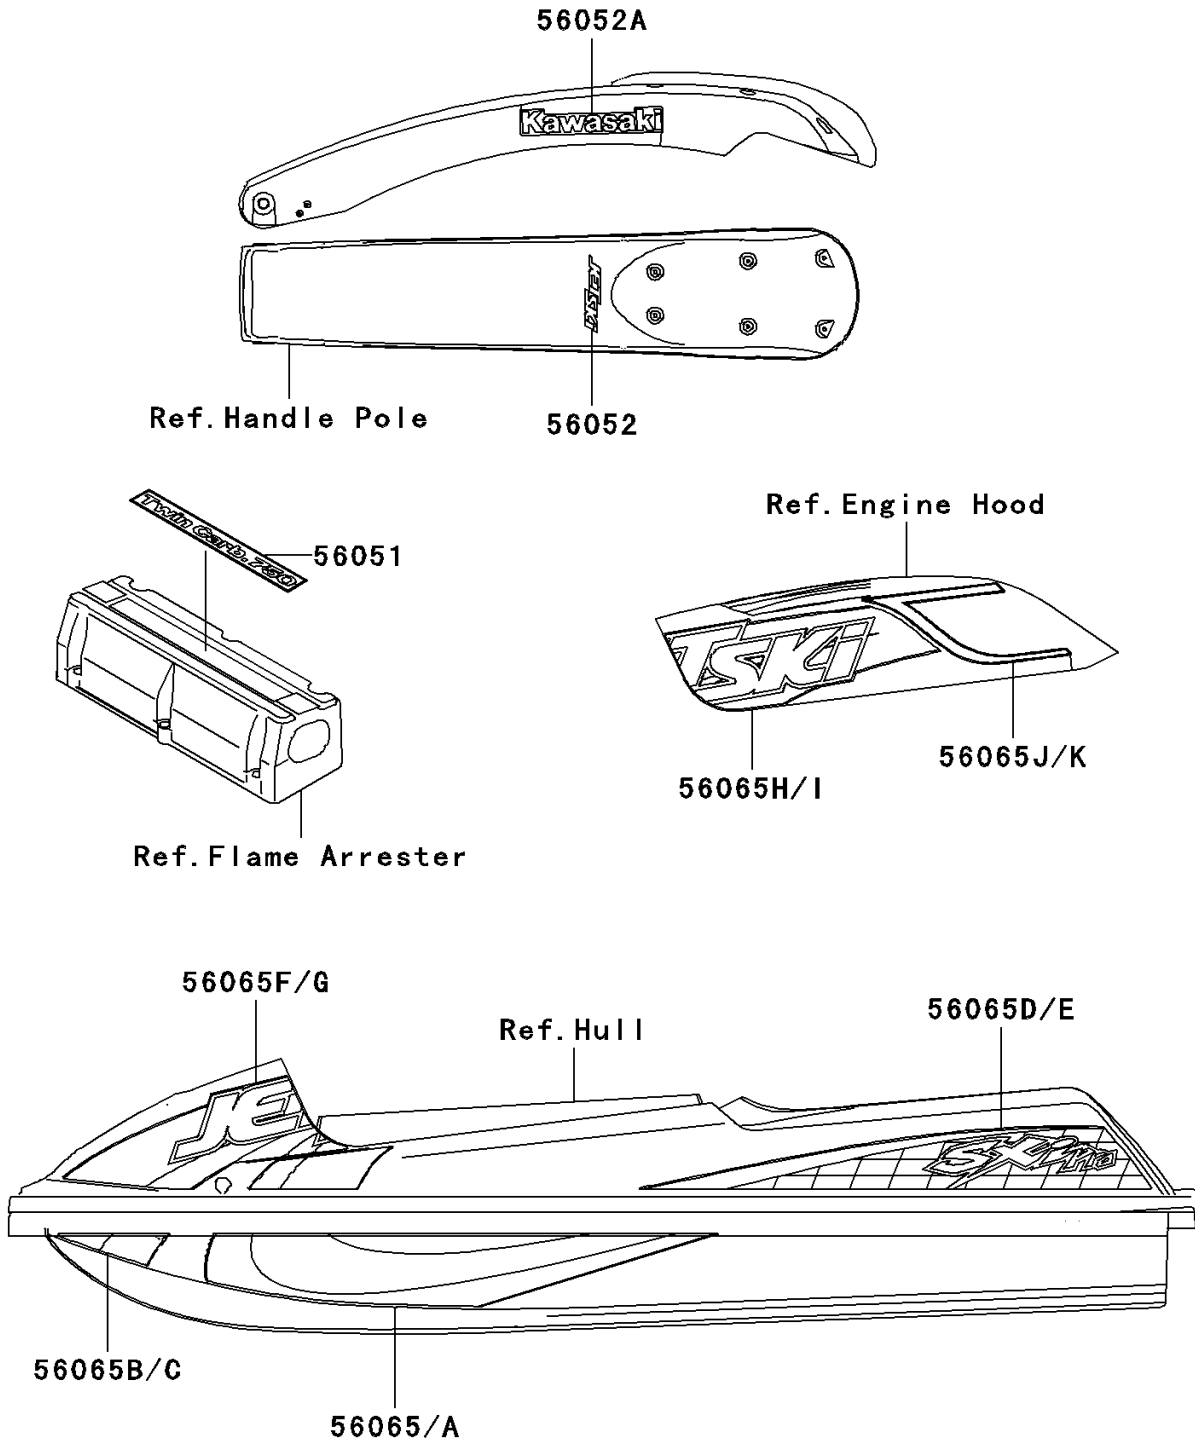

# 2002 SXI PRO PARTS DIAGRAM

Decals(JS750-C5)

F3880D

## 2002 SXI PRO PARTS LIST

Decals(JS750-C5)

ITEM NAME	PART NUMBER	QUANTITY
MARK,TWIN CARB.750 (Ref # 56051)	56051-3742	1
MARK,METER COVER,JET SKI (Ref # 56052)	56052-3754	1
MARK,HANDLE POLE,KAWASAKI (Ref # 56052A)	56052-3762	2
PATTERN,HULL,RR,LH (Ref # 56065)	56065-3728	1
PATTERN,HULL,RR,RH (Ref # 56065A)	56065-3729	1
PATTERN,HULL,FR,LH (Ref # 56065B)	56065-3730	1
PATTERN,HULL,FR,RH (Ref # 56065C)	56065-3731	1
PATTERN,DECK,RR,LH (Ref # 56065D)	56065-3732	1
PATTERN,DECK,RR,RH (Ref # 56065E)	56065-3733	1
PATTERN,DECK,FR,LH (Ref # 56065F)	56065-3734	1
PATTERN,DECK,FR,RH (Ref # 56065G)	56065-3735	1
PATTERN,ENGINE HOOD,FR,LH (Ref # 56065H)	56065-3736	1
PATTERN,ENGINE HOOD,FR,RH (Ref # 56065I)	56065-3737	1
PATTERN,ENGINE HOOD,RR,LH (Ref # 56065J)	56065-3738	1
PATTERN,ENGINE HOOD,RR,RH (Ref # 56065K)	56065-3739	1