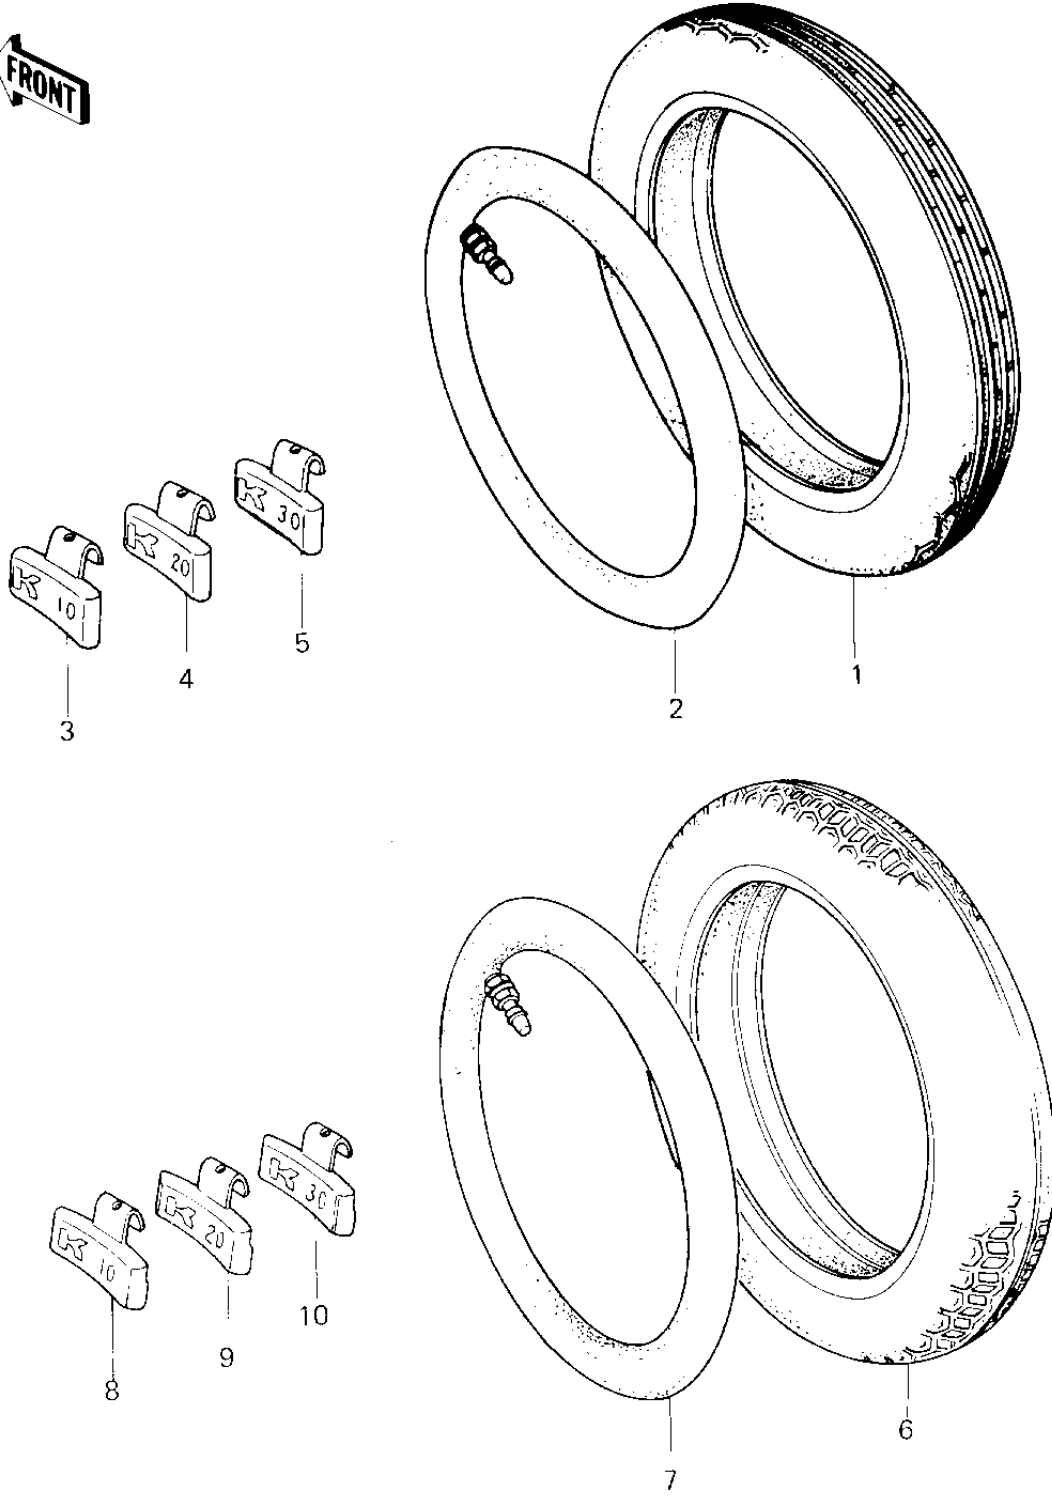

1980 KZ650-F1 PARTS DIAGRAM

TIRES

FRONT

I

1980 KZ650-F1 PARTS LIST

TIRES

ITEM NAME	PART NUMBER	QUANTITY
TIRE 325H-19 F6B F (Ref # 1)	41021-038	1
*** N.L.A. *** (Canada) (Ref # 2)	41022-030	1
BALANCER-WHEEL,10G (Ref # 3)	41075-1011	AR
BALANCER-WHEEL,20G (Ref # 4)	41075-1012	AR
BALANCER-WHEEL,30G (Ref # 5)	41075-1013	AR
TIRE 400H-18 K87 R (Ref # 6)	41021-039	1
TUBE 350/375/410-18 (Ref # 7)	41022-031	1
BALANCER-WHEEL,10G (Ref # 8)	41075-1011	AR
BALANCER-WHEEL,20G (Ref # 9)	41075-1012	AR
BALANCER-WHEEL,30G (Ref # 10)	41075-1013	AR