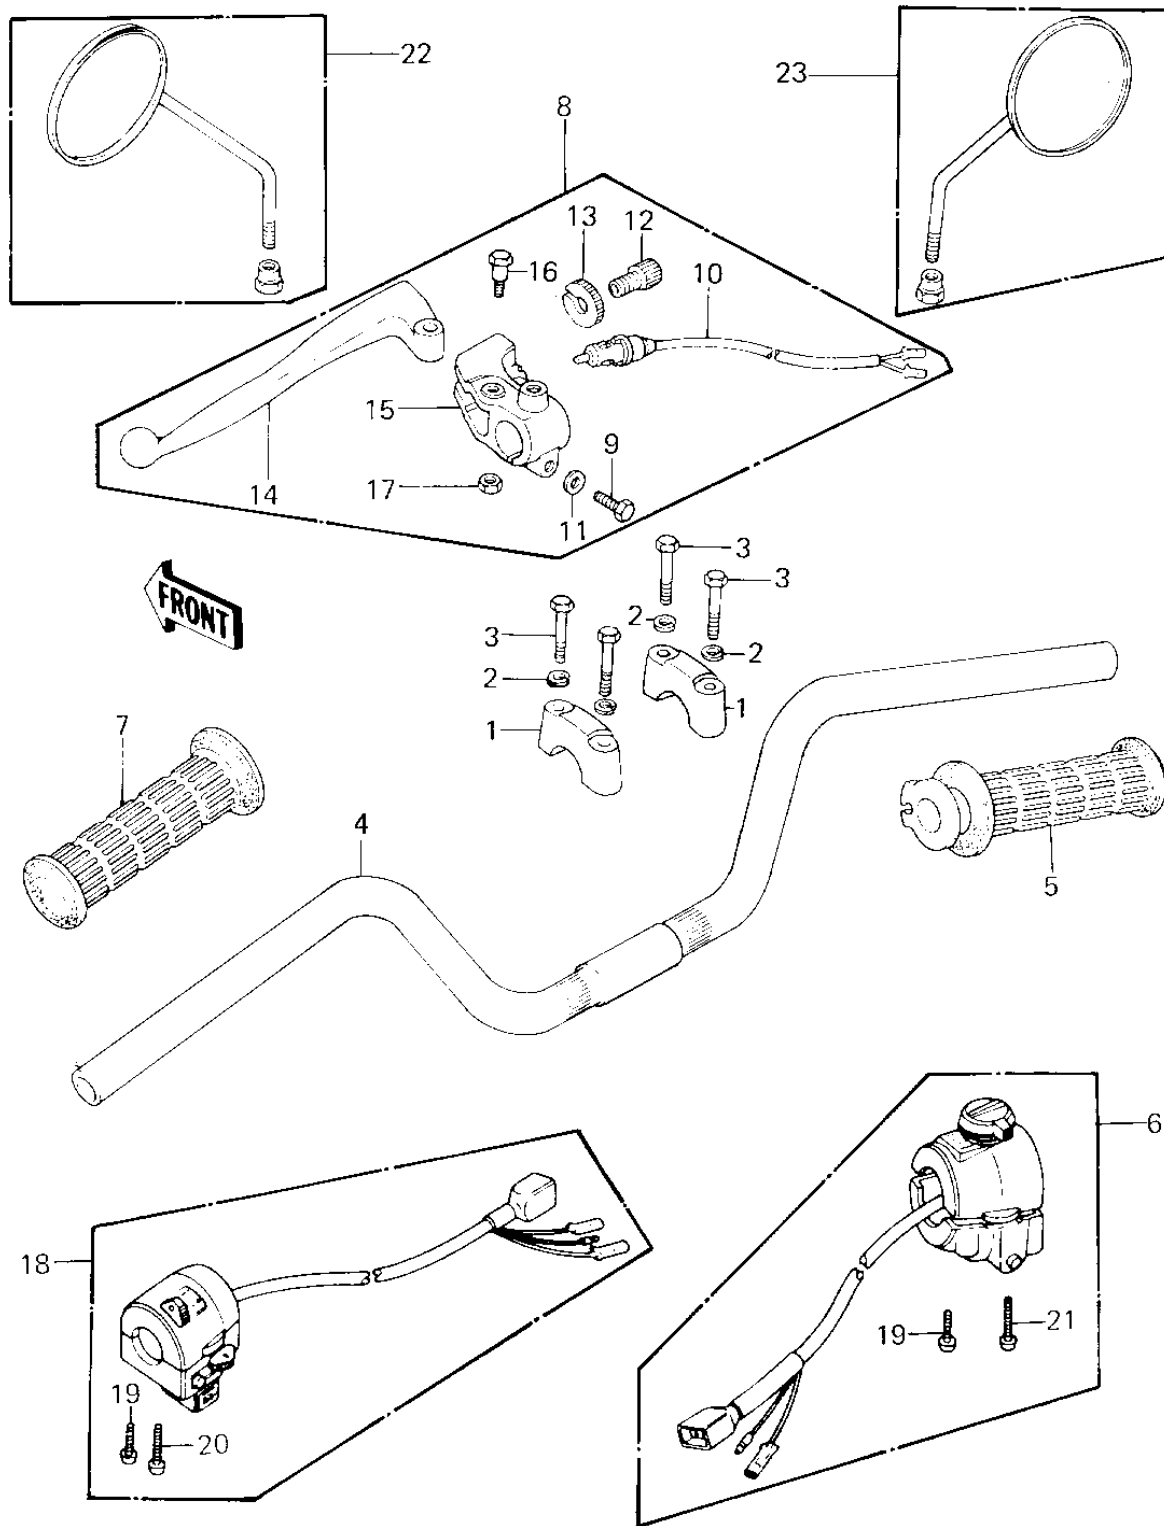

1980 KZ650-F1 PARTS DIAGRAM

HANDLEBAR

1980 KZ650-F1 PARTS LIST

HANDLEBAR

ITEM NAME	PART NUMBER	QUANTITY
HOLDER-HANDLEBAR (Ref # 1)	46012-008	2
WASHER SPRING 8MM (Ref # 2)	461F0800	4
BOLT 8X38 (Ref # 3)	92001-1405	4
HANDLEBAR (Ref # 4)	46003-1026	1
GRIP ASSY,THROTTLE (Ref # 5)	46019-038	1
HOUSING ASSY,CONT,R.H (Ref # 6)	46091-1047	1
RUBBER,L.H GRIP (Ref # 7)	46075-028	1
LEVER ASSY,CLUTCH (Ref # 8)	46076-054	1
BOLT HEX HEAD 6X25 (Ref # 9)	110N0625	1
SWITCH,CLUTCH (Ref # 10)	27043-002	1
WASHER PLAIN 6MM (Ref # 11)	410B0600	1
SCREW CABLE ADJUST (Ref # 12)	46055-003	1
NUT,CABLE ADJUST NUT (Ref # 13)	46056-007	1
LEVER,CLUTCH (Ref # 14)	46092-023	1
HOLDER,CLUTCH LEVER (Ref # 15)	46094-019	1
BOLT,HEX HEAD (Ref # 16)	92007-047	1
NUT,LOCK 6MM (Ref # 17)	92017-014	1
HOUSING ASSY,CONT,L.H (Ref # 18)	46091-1048	1
SCREW PAN HEAD 5X30 (Ref # 19)	220B0530	2
SCREW-PAN-CROS (Ref # 20)	220B0535	1
SCREW-PAN-CROS (Ref # 21)	220B0540	1
REAR VIEW MIRROR,L.H (Ref # 22)	56003-019	1
REAR VIEW MIRROR,R.H (Ref # 23)	56002-029	1