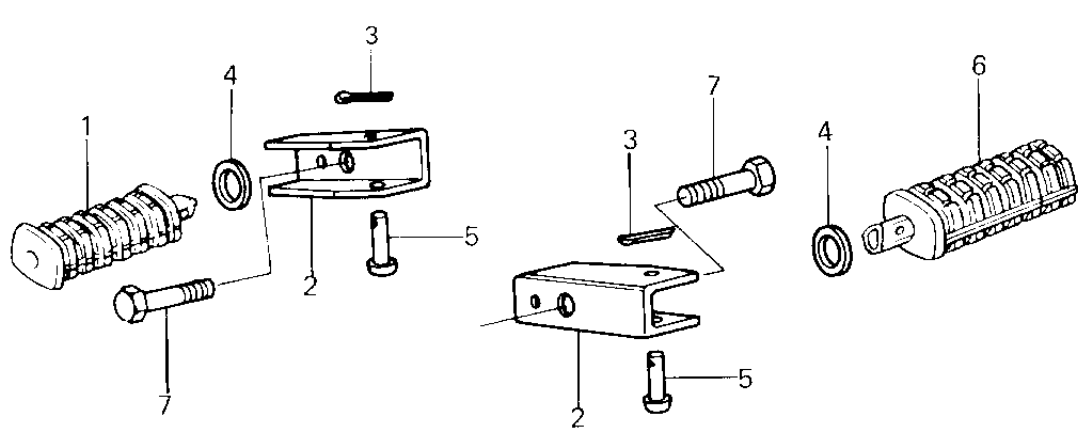

1980 KZ650-F1 PARTS DIAGRAM

FOOTRESTS

1980 KZ650-F1 PARTS LIST

FOOTRESTS

ITEM NAME	PART NUMBER	QUANTITY
STEP,FOOTREST,REAR,LH (Ref # 1)	34028-1009	1
BRACKET,REAR FOOTREST (Ref # 2)	34036-002	2
PIN,COTTER,2.0X12 (Ref # 3)	550D2012	2
WASHER-PLAIN (Ref # 4)	92022-181	2
PIN (Ref # 5)	92043-1464	2
STEP,FOOTREST,REAR,RH (Ref # 6)	34028-1010	1
BOLT,HEX HEAD,10X40 (Ref # 7)	92003-213	2
NUT 10MM (Ref # 8)	315B1000	4
HOLDER,STEP,L.H. (Ref # 9)	34003-1012	1
HOLDER,STEP,R.H. (Ref # 10)	34003-1015	1
STEP,FOOTREST,FRONT,L (Ref # 11)	34028-1007	1
STEP,FOOTREST,FRONT,R (Ref # 12)	34028-1008	1
PIN COTTER 2.5X16 (Ref # 13)	550D2516	2
WASHER,PLAIN (Ref # 14)	92022-250	2
PIN-FOOTREST BAR FIT (Ref # 15)	92043-080	2
STUD,FOOTREST BAR FIT (Ref # 16)	92004-048	4
NUT,CAP AND LOCK,8MM (Ref # 17)	92019-013	4
DAMPER RUBBER,FOOTRES (Ref # 18)	92075-293	4
CAP,FOOTRESTBAR (Ref # 19)	92102-010	4