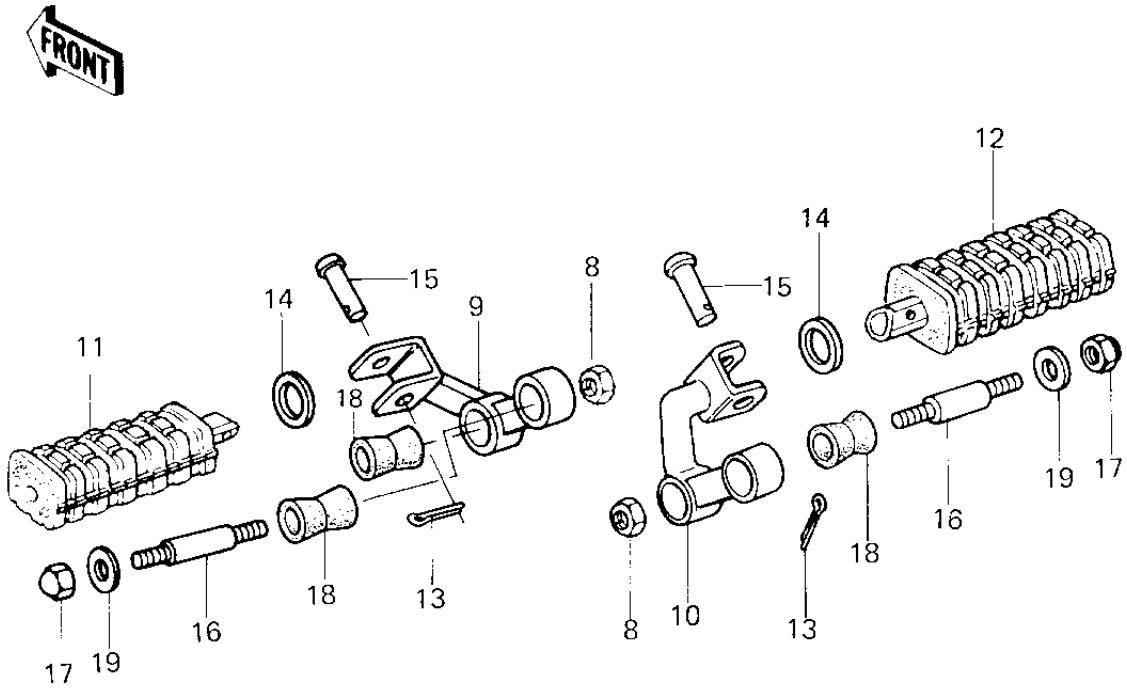

1980 KZ650-F1 PARTS DIAGRAM

FOOTRESTS

1980 KZ650-F1 PARTS LIST

FOOTRESTS

ITEM NAME	PART NUMBER	QUANTITY
STEP,FOOTREST,REAR,LH (Ref # 1)	34028-1009	1
BRACKET,REAR FOOTREST (Ref # 2)	34036-002	2
PIN,COTTER,2.0X12 (Ref # 3)	550D2012	2
WASHER-PLAIN (Ref # 4)	92022-181	2
PIN (Ref # 5)	92043-1464	2
STEP,FOOTREST,REAR,RH (Ref # 6)	34028-1010	1
BOLT,HEX HEAD,10X40 (Ref # 7)	92003-213	2
NUT 10MM (Ref # 8)	315B1000	4
HOLDER,STEP,L.H. (Ref # 9)	34003-1012	1
HOLDER,STEP,R.H. (Ref # 10)	34003-1015	1
STEP,FOOTREST,FRONT,L (Ref # 11)	34028-1007	1
STEP,FOOTREST,FRONT,R (Ref # 12)	34028-1008	1
PIN COTTER 2.5X16 (Ref # 13)	550D2516	2
WASHER,PLAIN (Ref # 14)	92022-250	2
PIN-FOOTREST BAR FIT (Ref # 15)	92043-080	2
STUD,FOOTREST BAR FIT (Ref # 16)	92004-048	4
NUT,CAP AND LOCK,8MM (Ref # 17)	92019-013	4
DAMPER RUBBER,FOOTRES (Ref # 18)	92075-293	4
CAP,FOOTRESTBAR (Ref # 19)	92102-010	4