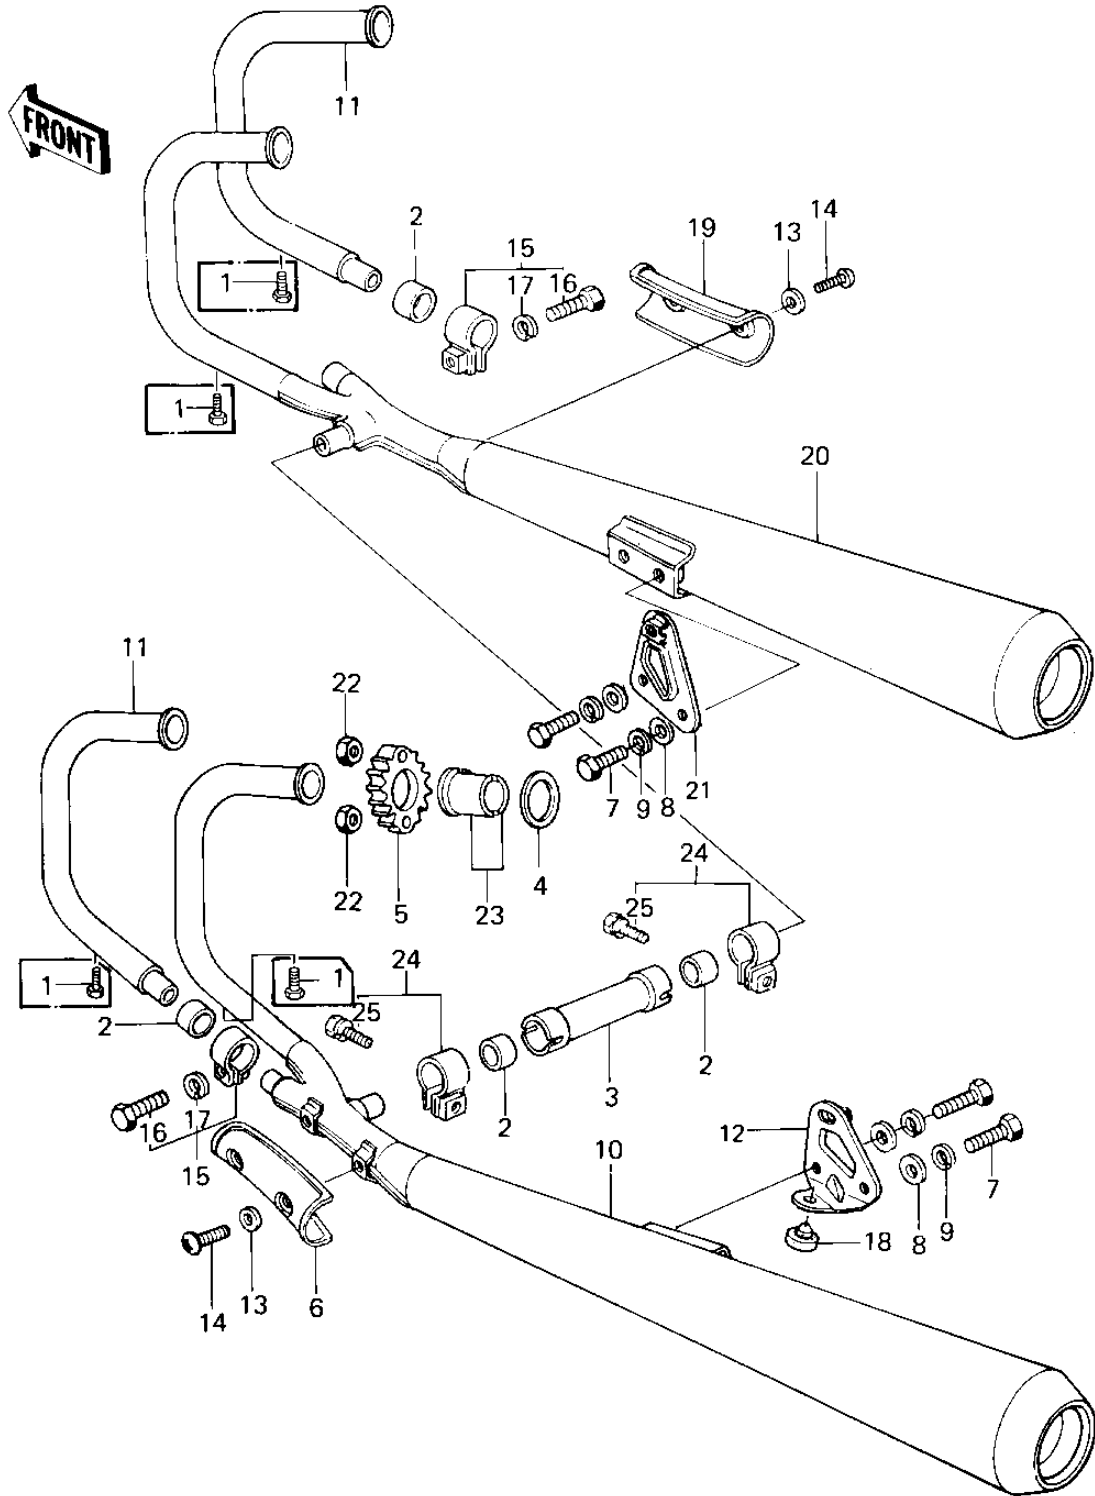

1980 KZ650-F1 PARTS DIAGRAM

MUFFLERS

1980 KZ650-F1 PARTS LIST

MUFFLERS

ITEM NAME	PART NUMBER	QUANTITY
BOLT (6X10) (Ref # 1)	110R0610	4
GASKET,MUFFLER CONNECT (Ref # 2)	11060-1051	4
PIPE,MUFFLER CONNECTION (Ref # 3)	32032-1669	1
GASKET,EXHAUST PIPE H (Ref # 4)	11009-1866	4
HOLDER,EXHAUST PIPE (Ref # 5)	18069-1006	4
COVER,MUFFLER,L.H. (Ref # 6)	14025-1099	1
BOLT-SMALL-UPSET,8X16 (Ref # 7)	115G0816	4
WASHER PLAIN 8MM (Ref # 8)	411B0800	4
WASHER SPRING 8MM (Ref # 9)	461F0800	4
MUFFLER ASSY,L.H (Ref # 10)	18001-1002	1
PIPE,EXHAUST,#1 (Ref # 11)	18049-1013	2
BRACKET,MUFFLER,L.H. (Ref # 12)	32069-1040	1
WASHER-PLAIN,6MM (Ref # 13)	411D0600	4
SCREW,PAN HEAD,6X8 (Ref # 14)	92011-039	4
CLAMP,MUFFLER (Ref # 15)	92037-1220	2
BOLT-SMALL-UPSET 8X25 (Ref # 16)	115G0825	2
WASHER SPRING 8MM (Ref # 17)	461F0800	2
DAMPER RUBB MAIN STAD (Ref # 18)	92075-015	1
COVER,MUFFLER,R.H. (Ref # 19)	14025-1100	1
MUFFLER ASSY,R.H (Ref # 20)	18001-1003	1
BRACKET,MUFFLER,R.H. (Ref # 21)	32069-1039	1
NUT,LOCK 6MM (Ref # 22)	92017-014	8
COLLAR,EXHAUST PIPE (Ref # 23)	92027-264	8
CLAMP,PIPE,35MM (Ref # 24)	92037-1223	2
BOLT,8X30 (Ref # 25)	92001-1379	2