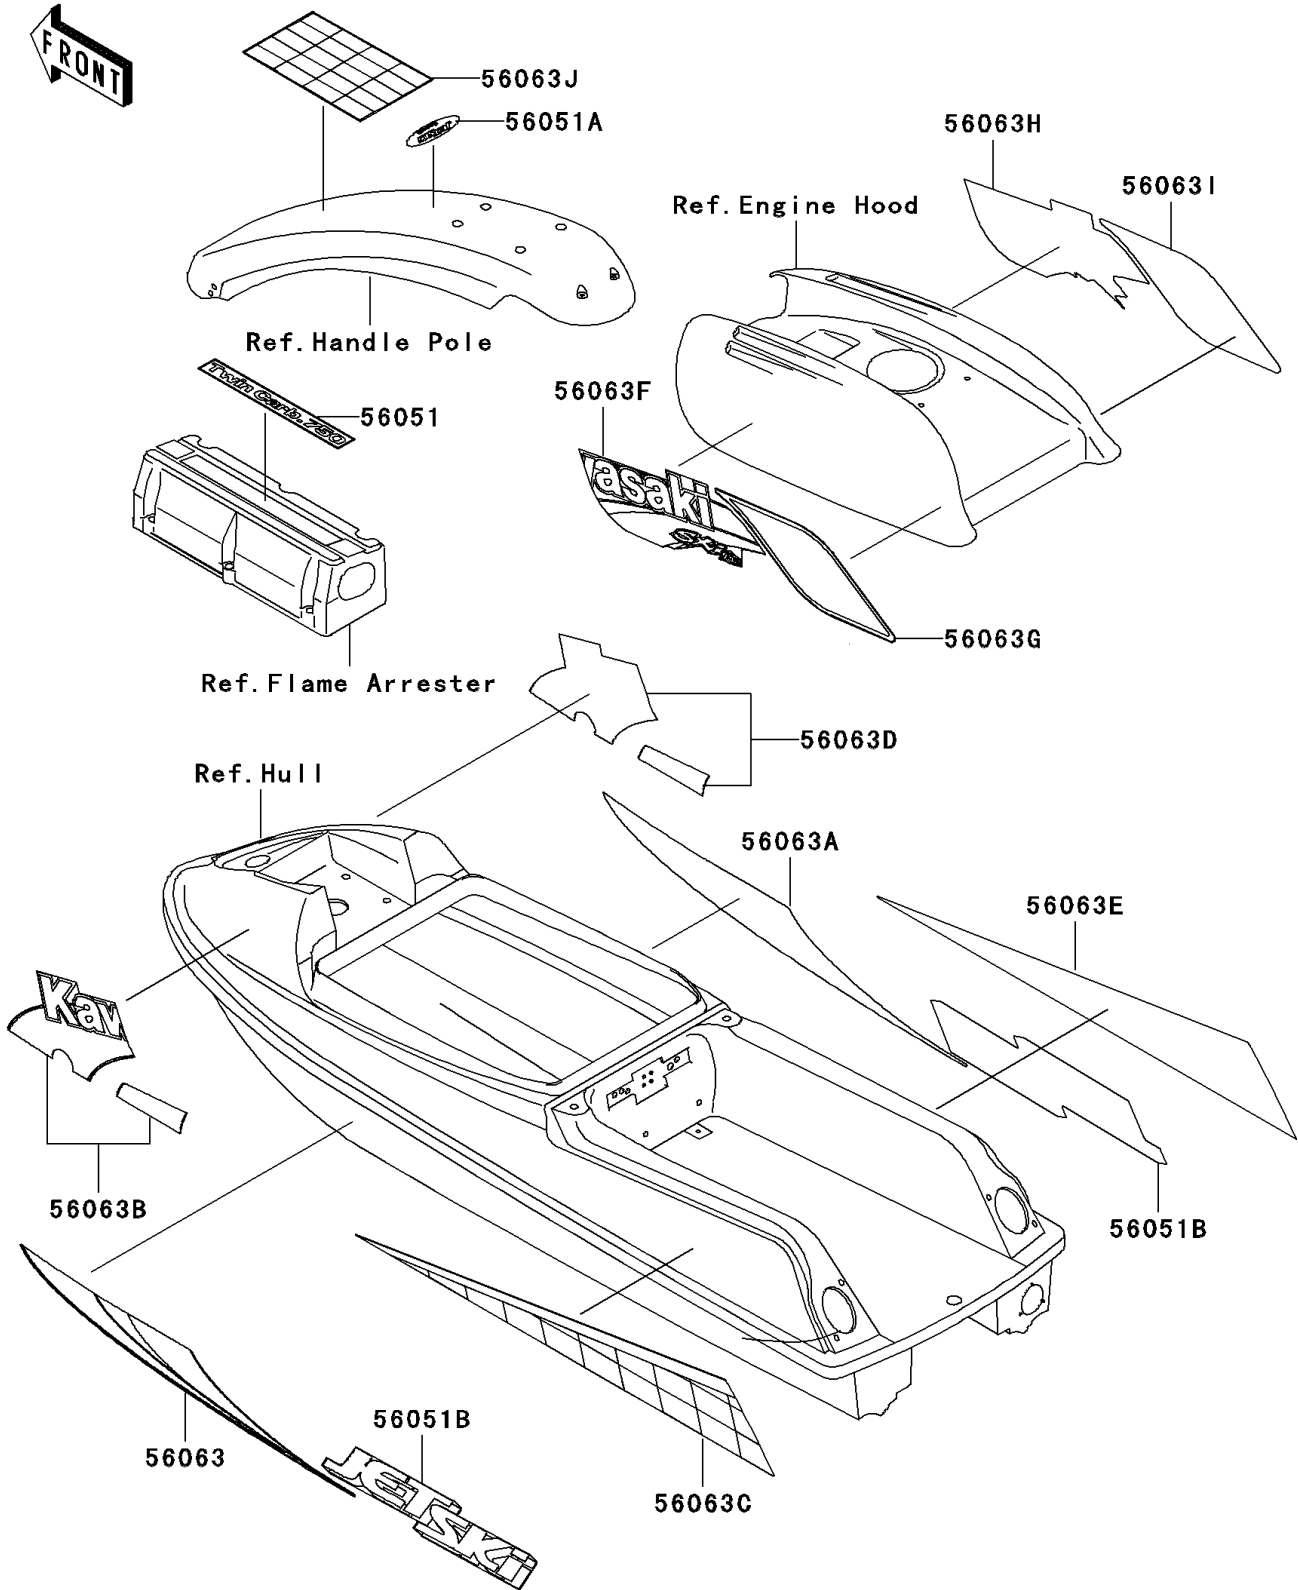

2000 SXI PRO PARTS DIAGRAM

Decals(JS750-C3)

F3880B

2000 SXI PRO PARTS LIST

Decals(JS750-C3)

ITEM NAME	PART NUMBER	QUANTITY
MARK,TWIN CARB.750 (Ref # 56051)	56051-3742	1
MARK,HANDLE COVER,JET SKI (Ref # 56051A)	56051-3751	1
MARK,HULL,JET SKI (Ref # 56051B)	56051-3786	2
PATTERN,HULL,LH (Ref # 56063)	56063-3738	1
PATTERN,HULL,RH (Ref # 56063A)	56063-3739	1
PATTERN,DECK,FR,LH (Ref # 56063B)	56063-3740	1
PATTERN,DECK,RR,LH (Ref # 56063C)	56063-3741	1
PATTERN,DECK,FR,RH (Ref # 56063D)	56063-3742	1
PATTERN,DECK,RR,RH (Ref # 56063E)	56063-3743	1
PATTERN,ENGINE HOOD,FR,LH (Ref # 56063F)	56063-3744	1
PATTERN,ENGINE HOOD,RR,LH (Ref # 56063G)	56063-3745	1
PATTERN,ENGINE HOOD,FR,RH (Ref # 56063H)	56063-3746	1
PATTERN,ENGINE HOOD,RR,RH (Ref # 56063I)	56063-3747	1
PATTERN,HANDLE POLE (Ref # 56063J)	56063-3748	1