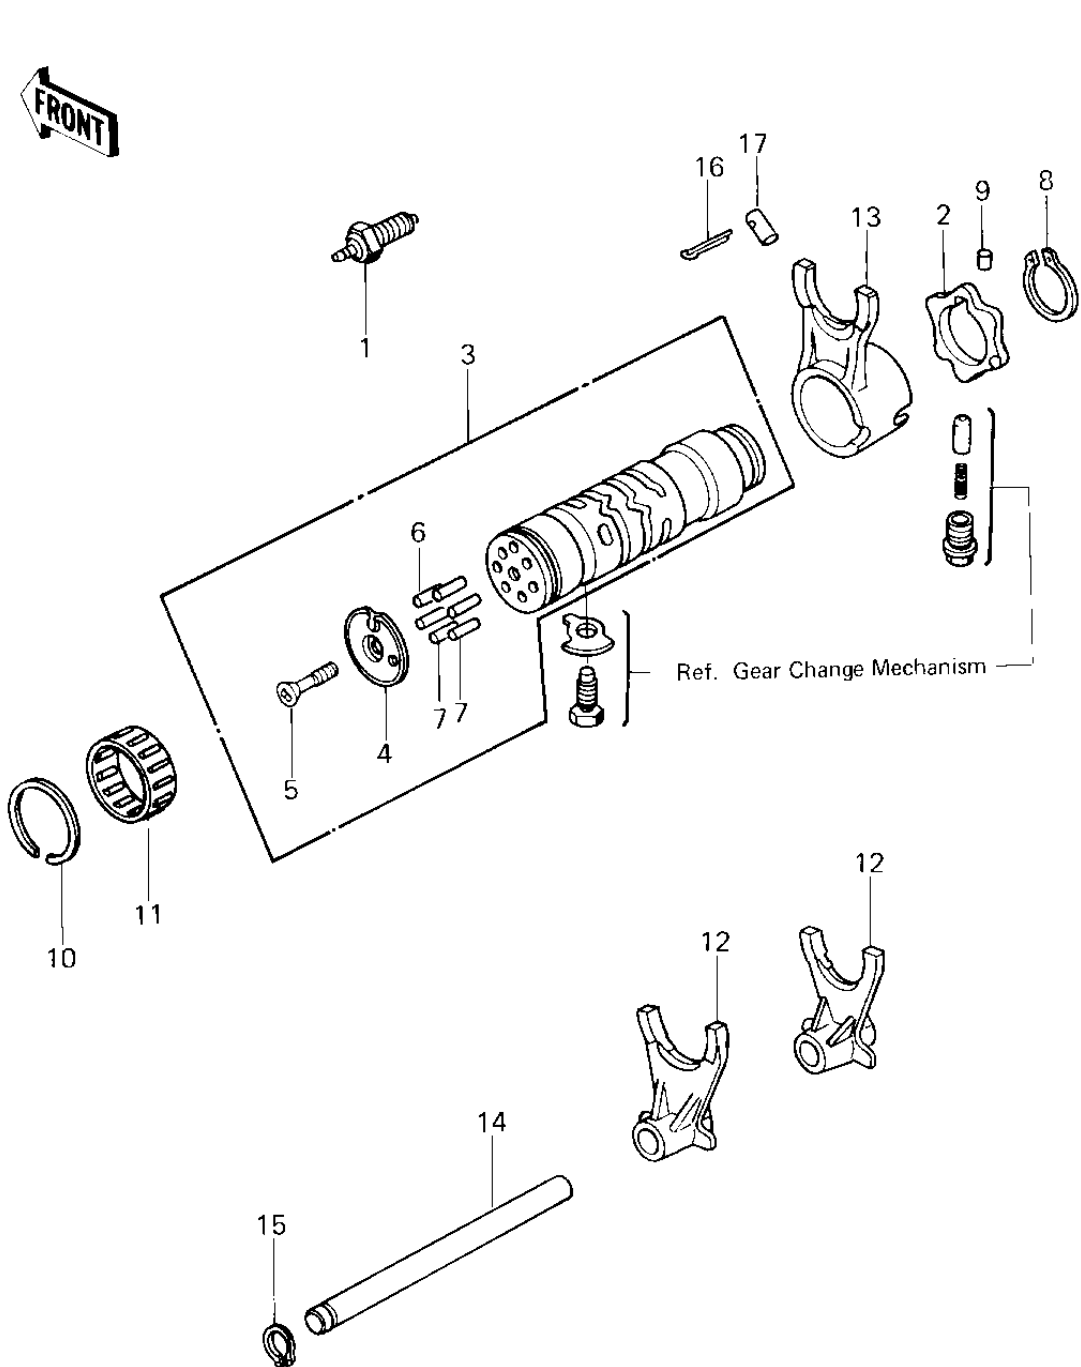

1980 KZ650-F1 PARTS DIAGRAM

GEAR CHANGE DRUM & FORKS