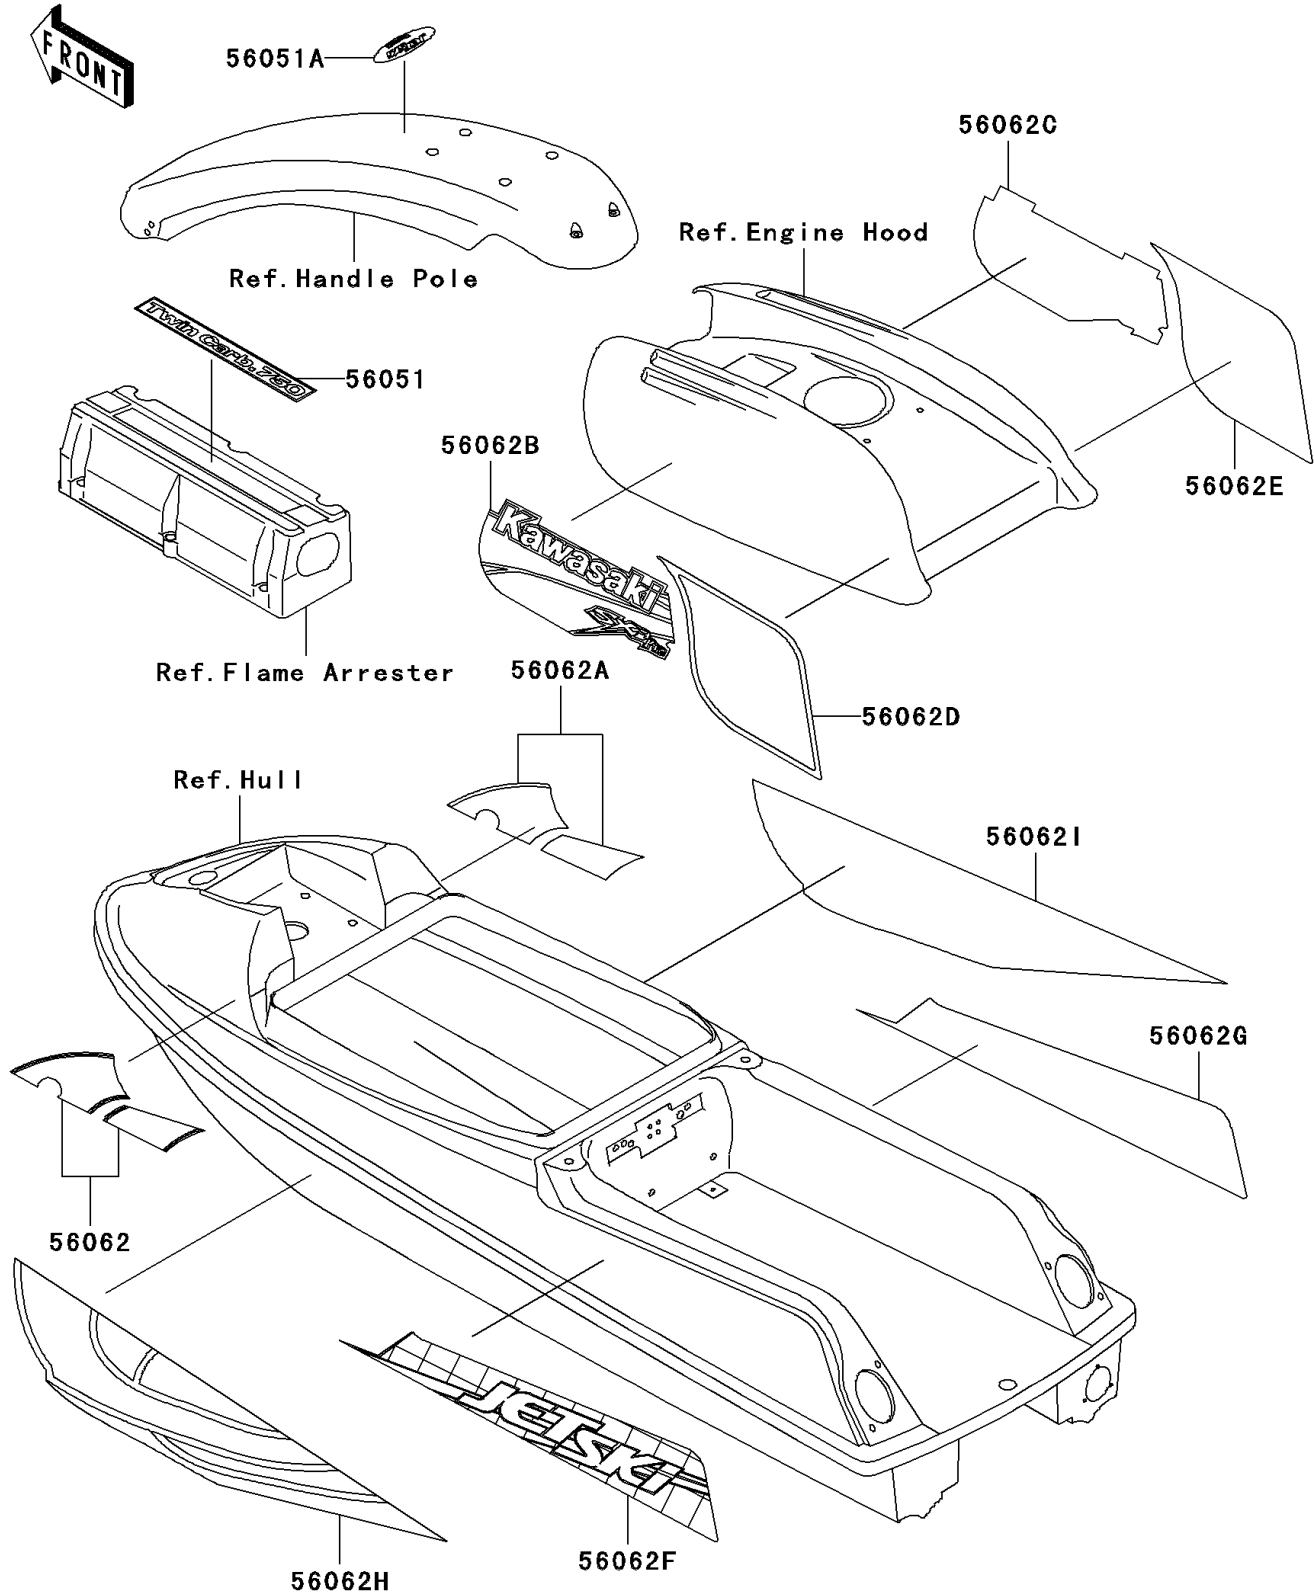

1999 SXI PRO PARTS DIAGRAM

Decals(JS750-G2)

F3880A

1999 SXI PRO PARTS LIST

Decals(JS750-G2)

ITEM NAME	PART NUMBER	QUANTITY
MARK,TWIN CARB.750 (Ref # 56051)	56051-3742	1
MARK,HANDLE COVER,JET SKI (Ref # 56051A)	56051-3751	1
PATTERN,DECK,FR,LH (Ref # 56062)	56062-3761	1
PATTERN,DECK,FR,RH (Ref # 56062A)	56062-3762	1
PATTERN,ENGINE HOOD,FR,LH (Ref # 56062B)	56062-3763	1
PATTERN,ENGINE HOOD,FR,RH (Ref # 56062C)	56062-3764	1
PATTERN,ENGINE HOOD,RR,LH (Ref # 56062D)	56062-3765	1
PATTERN,ENGINE HOOD,RR,RH (Ref # 56062E)	56062-3766	1
PATTERN,DECK,RR,LH (Ref # 56062F)	56062-3767	1
PATTERN,DECK,RR,RH (Ref # 56062G)	56062-3768	1
PATTERN,HULL,LH (Ref # 56062H)	56062-3769	1
PATTERN,HULL,RH (Ref # 56062I)	56062-3770	1