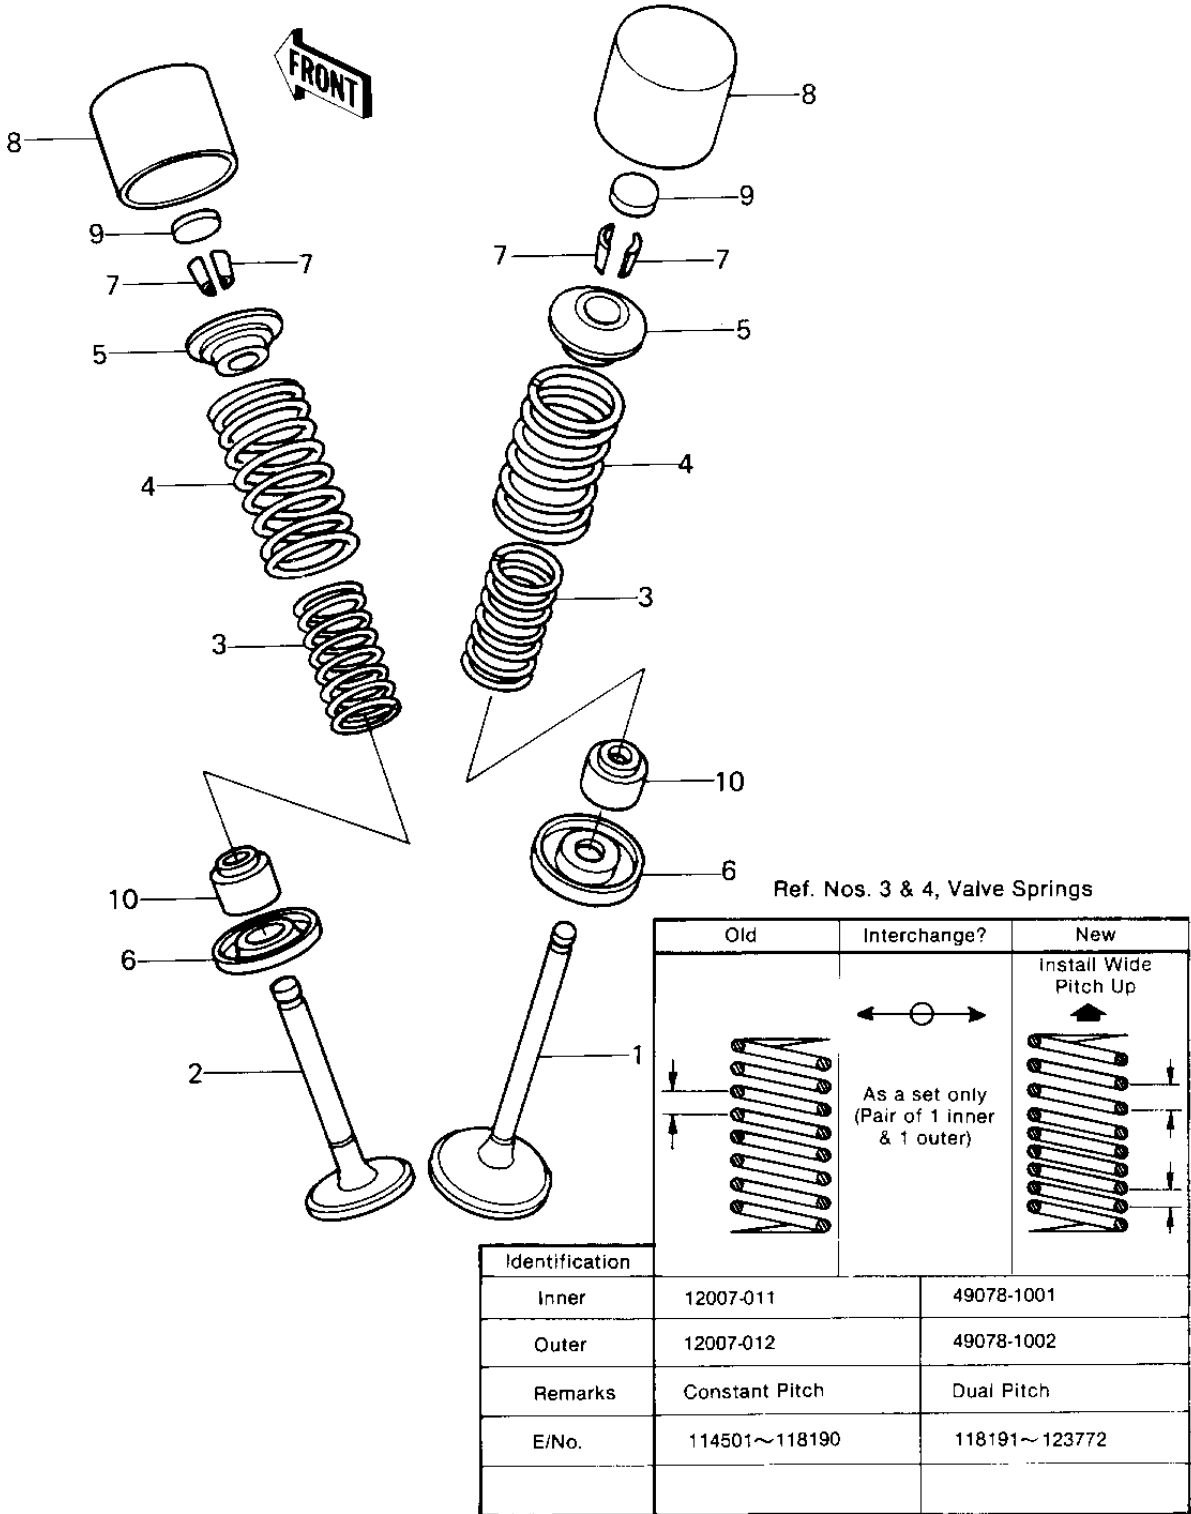

1980 KZ650-F1 PARTS DIAGRAM

VALVES

1980 KZ650-F1 PARTS LIST

VALVES

ITEM NAME	PART NUMBER	QUANTITY
VALVE,INTAKE (Ref # 1)	12004-1011	4
VALVE,EXHAUST (Ref # 2)	12005-008	4
SPRING,INNER VALVE (Ref # 3)	12007-011	8
SPRING,VALVE,INNER (Ref # 3)	49078-1001	8
SPRING,OUTER VALVE (Ref # 4)	12007-012	8
SPRING,VALVE,OUTER (Ref # 4)	49078-1002	8
RETAINER,VALVE SPRING (Ref # 5)	12009-008	8
SEAT-SPRING,VALVE (Ref # 6)	16007-1024	8
SPLIT KEEPER (Ref # 7)	12011-004	16
TAPPET (Ref # 8)	12032-1001	8
SHIM,2.007 (Ref # 9)	92025-1090	AR
SHIM,2.05T (Ref # 9)	92025-1091	AR
SHIM,2.10T (Ref # 9)	92025-1092	AR
SHIM,2.15T (Ref # 9)	92025-1093	AR
SHIM,2.20T (Ref # 9)	92025-1094	AR
SHIM,2.25T (Ref # 9)	92025-1095	AR
SHIM,2.30T (Ref # 9)	92025-1096	AR
SHIM,2.35T (Ref # 9)	92025-1097	AR
SHIM,2.40T (Ref # 9)	92025-1098	AR
SHIM,2.45T (Ref # 9)	92025-1099	AR
SHIM,2.50T (Ref # 9)	92025-1100	AR
SHIM T2.55 (Ref # 9)	92025-1101	AR
SHIM,2.60T (Ref # 9)	92025-1102	AR
SHIM,2.65T (Ref # 9)	92025-1103	AR
SHIM,2.70T (Ref # 9)	92025-1104	AR
SHIM,2.75T (Ref # 9)	92025-1105	AR
SHIM,2.80T (Ref # 9)	92025-1106	AR
SHIM,2.85T (Ref # 9)	92025-1107	AR
SHIM,2.90T (Ref # 9)	92025-1108	AR

1980 KZ650-F1 PARTS LIST

VALVES

ITEM NAME	PART NUMBER	QUANTITY
SHIM,2.95 (Ref # 9)	92025-1109	AR
SHIM,3.00T (Ref # 9)	92025-1110	AR
SHIM,3.05T (Ref # 9)	92025-1111	AR
SHIM,3.10T (Ref # 9)	92025-1112	AR
SHIM,3.15T (Ref # 9)	92025-1113	AR
SHIM,3.20T (Ref # 9)	92025-1114	AR
OIL SEAL,RV37129.5 (Ref # 10)	92049-016	8