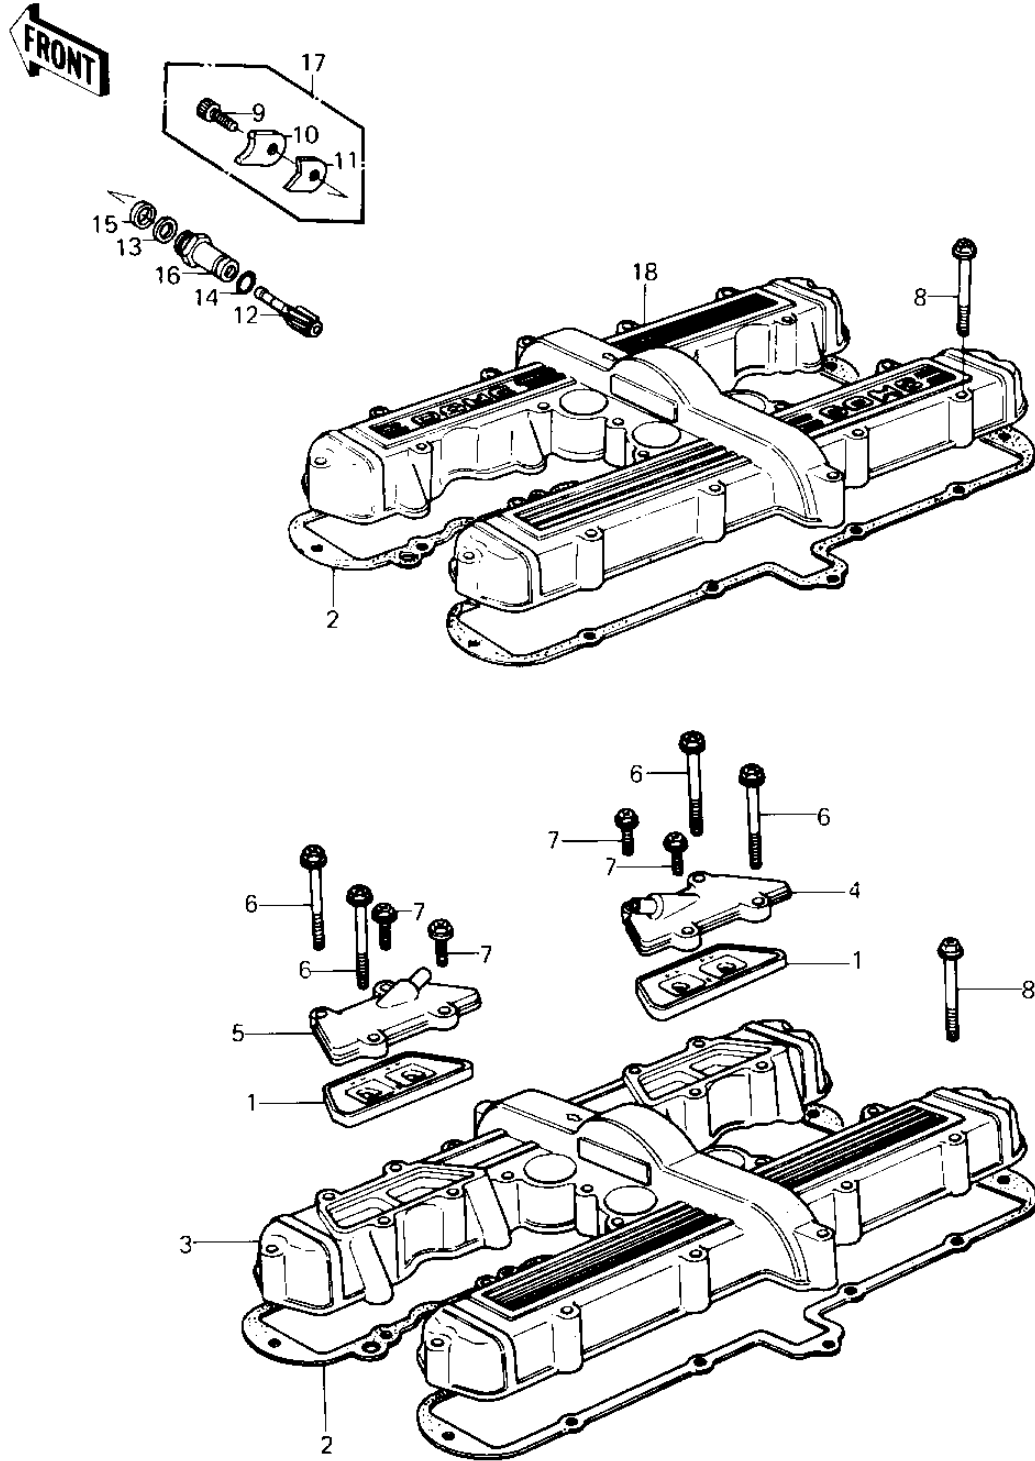

1980 KZ650-F1 PARTS DIAGRAM

CYLINDER HEAD COVER

1980 KZ650-F1 PARTS LIST

CYLINDER HEAD COVER

ITEM NAME	PART NUMBER	QUANTITY
VALVE ASSY REED (Ref # 1)	12021-1003	2
GASKET,CYL HEAD COVER (Ref # 2)	11009-1065	1
GASKET,CYLINDER HEAD (Ref # 2)	11009-1237	1
COVER,CYLINDER HEAD (Ref # 3)	14025-1058	1
COVER,CYLINDER HEAD (Ref # 3)	14025-1209	1
CAP ASSY,R.H,REED VLV (Ref # 4)	14075-5001	1
CAP ASSY,L.H,REED VLV (Ref # 5)	14075-5002	1
BOLT,HEX HEAD,6X65 (Ref # 6)	92001-1102	4
BOLT,FLANGED,6X22 (Ref # 7)	92001-1352	4
BOLT,HEX HEAD,6X45 (Ref # 8)	92001-165	20
BOLT,6X14 (Ref # 9)	120P0614	1
HOLDER,TACHOMETER2.3T (Ref # 10)	13091-1008	1
HOLDER,TACHOMETR,3.2T (Ref # 11)	13091-1009	1
GEAR,TACHOMETER,10T (Ref # 12)	13223-011	1
OIL SEAL (Ref # 13)	92050-075	1
RING-O,10MM (Ref # 14)	92055-1149	1
GASKET,TACHOMETER GER (Ref # 15)	92065-103	1
GUIDE,TACHOMETER GEAR (Ref # 16)	92087-010	1