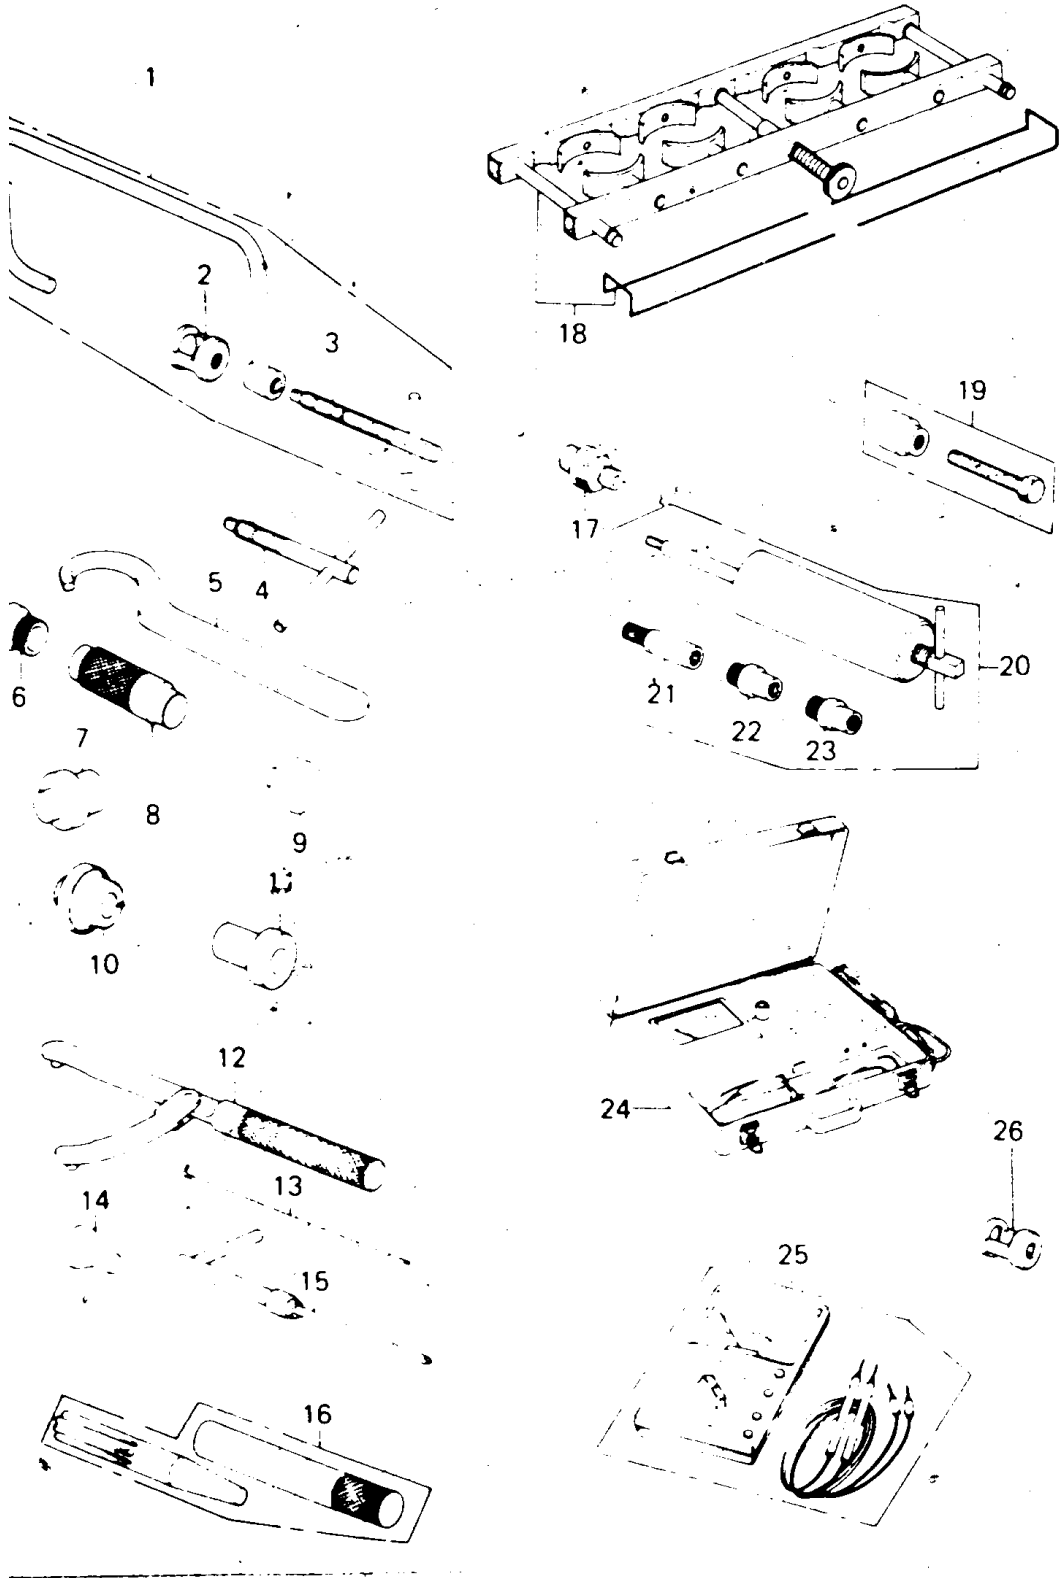

1980 LTD PARTS DIAGRAM

SPECIAL SERVICE TOOLS "A"

1980 LTD PARTS LIST

SPECIAL SERVICE TOOLS "A"

| ITEM NAME | PART NUMBER | QUANTITY |
|--|-------------|----------|
| COMPRESSOR,VLV SPRING (Ref # 1) | 57001-241 | 1 |
| 57001-246 (Canada) (Ref # 2) | 57001-242 | 1 |
| BOLT,VALVE COMPRESER (Ref # 3) | 57001-244 | 1 |
| 57001-1216 (Canada) (Ref # 4) | 57001-254 | 1 |
| HOLDER,DYNAMO ROTOR (Ref # 5) | 57001-255 | 1 |
| *** N.L.A.*** (Canada) (Ref # 6) | 57001-265 | 1 |
| GUIDE,SHFT SFT OIL SE (Ref # 7) | 57001-266 | 1 |
| 57001-1129 (Canada) (Ref # 8) | 57001-286 | 1 |
| 57001-1129 (Canada) (Ref # 9) | 57001-290 | 1 |
| *** N.L.A.*** (Canada) (Ref # 10) | 57001-296 | 1 |
| *** N.L.A.*** (Canada) (Ref # 11) | 57001-297 | 1 |
| 57001-1343 (Canada) (Ref # 12) | 57001-306 | 1 |
| *** N.L.A.*** (Canada) (Ref # 13) | 57001-309 | 1 |
| ADAPTER,2ND GEAR PULR (Ref # 14) | 57001-317 | 1 |
| ADJUSTER BALANCE (Ref # 15) | 57001-351 | 1 |
| *** N.L.A.*** (Canada) (Ref # 16) | 57001-380 | 1 |
| 57001-1278 (Canada) (Ref # 17) | 57001-403 | 1 |
| COMPRESSOR-PSTN RING (Ref # 18) | 57001-531 | 1 |
| UNAVAILABLE IN PRICE BOOK (Ref # 19) | 57001-535 | 1 |
| PULLER-PISTON PIN (Ref # 20) | 57001-910 | 1 |
| ADAPTER A,PIN PULLER (Canada) (Ref # 21) | 57001-912 | (1 |
| ADAPTER B, PIN PULLER (Ref # 22) | 57001-913 | (1 |
| ADAPTER C,PIN PULLER (Ref # 23) | 57001-914 | 1 |
| *** N.L.A.*** (Canada) (Ref # 24) | 57001-980 | 1 |
| MULTIMETER (Ref # 25) | 57001-983 | 1 |
| ADAPTER,VLV COMPRESR (Ref # 26) | 57001-243 | 1 |