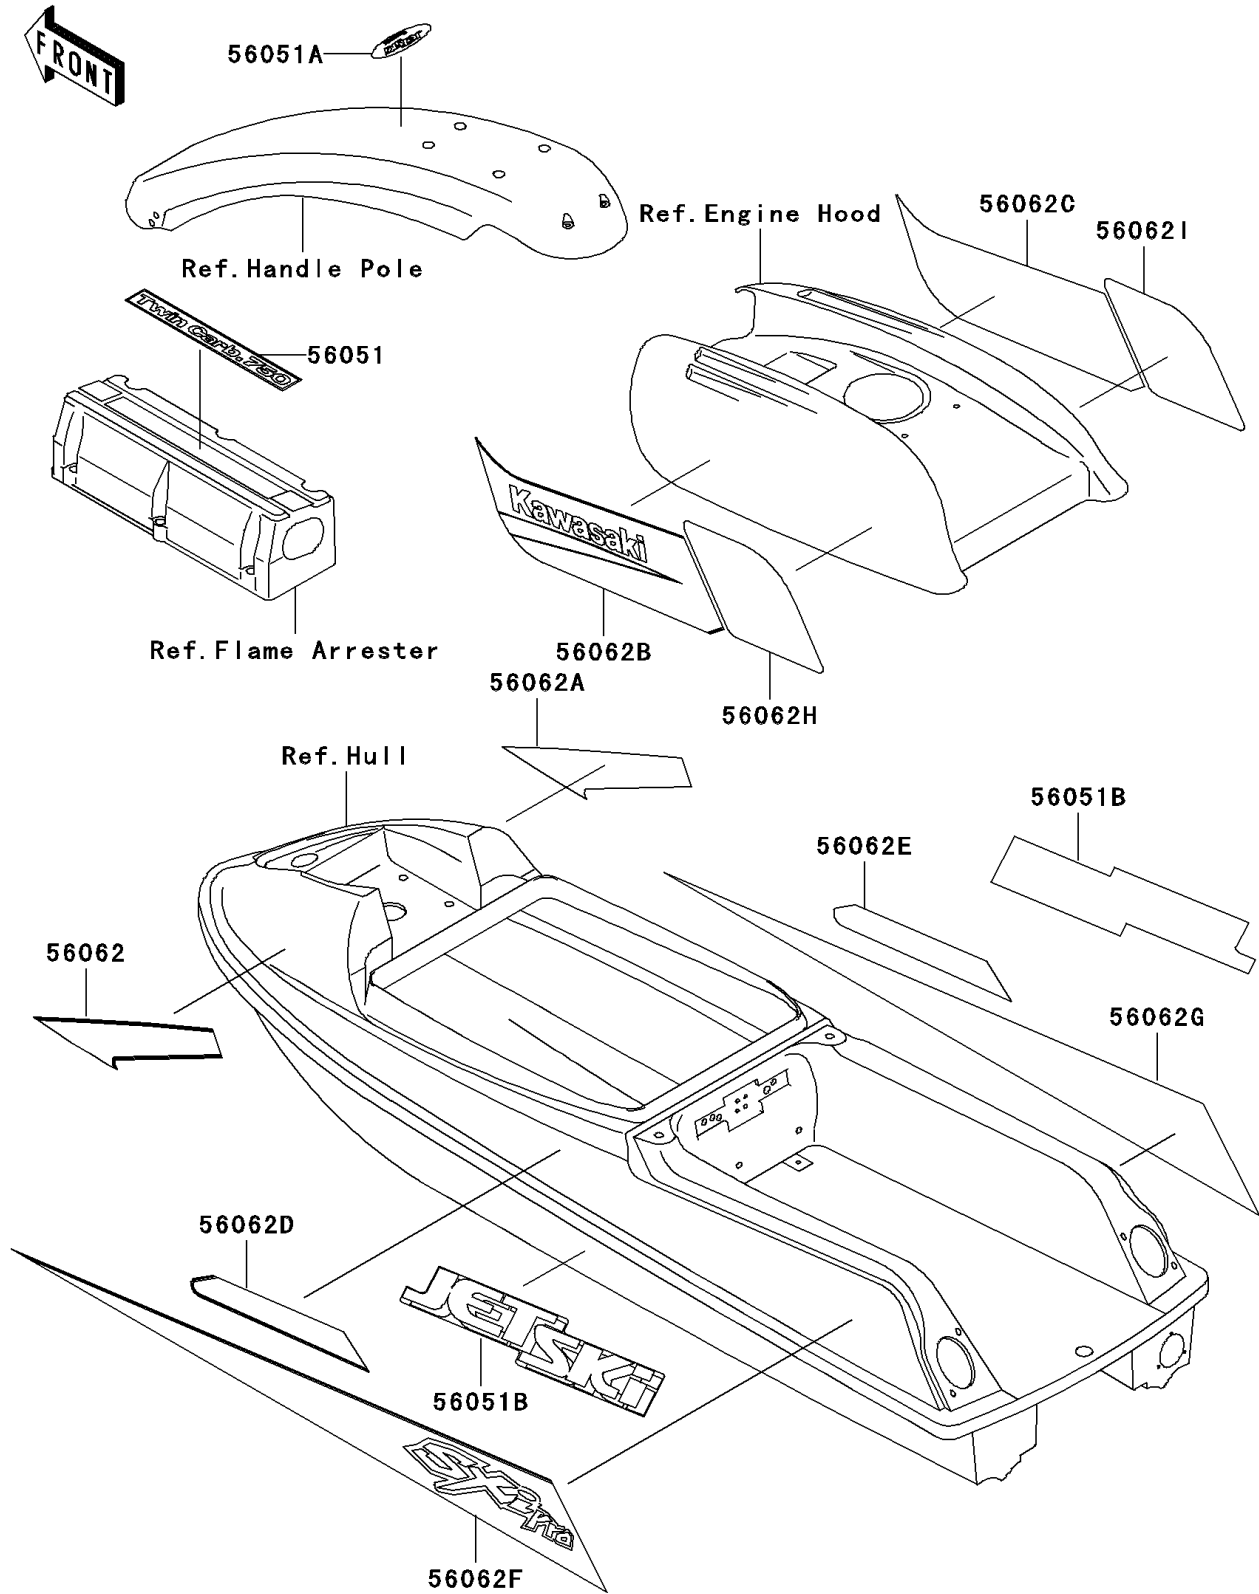

1998 SXI PRO PARTS DIAGRAM

Decals(JS750-C1)

F3880

1998 SXI PRO PARTS LIST

Decals(JS750-C1)

ITEM NAME	PART NUMBER	QUANTITY
MARK,TWIN CARB.750 (Ref # 56051)	56051-3742	1
MARK,HANDLE COVER,JET SKI (Ref # 56051A)	56051-3751	1
MARK,HULL,JET SKI (Ref # 56051B)	56051-3786	1
PATTERN,DECK,FR,LH (Ref # 56062)	56062-3703	1
PATTERN,DECK,FR,RH (Ref # 56062A)	56062-3704	1
PATTERN,ENGINE HOOD,LH (Ref # 56062B)	56062-3705	1
PATTERN,ENGINE HOOD,RH (Ref # 56062C)	56062-3706	1
PATTERN,DECK,CNT,LH (Ref # 56062D)	56062-3707	1
PATTERN,DECK,CNT,RH (Ref # 56062E)	56062-3708	1
PATTERN,DECK,RR,LH (Ref # 56062F)	56062-3709	1
PATTERN,DECK,RR,RH (Ref # 56062G)	56062-3710	1
PATTERN,ENGINE HOOD,RR,LH (Ref # 56062H)	56062-3738	1
PATTERN,ENGINE HOOD,RR,RH (Ref # 56062I)	56062-3739	1