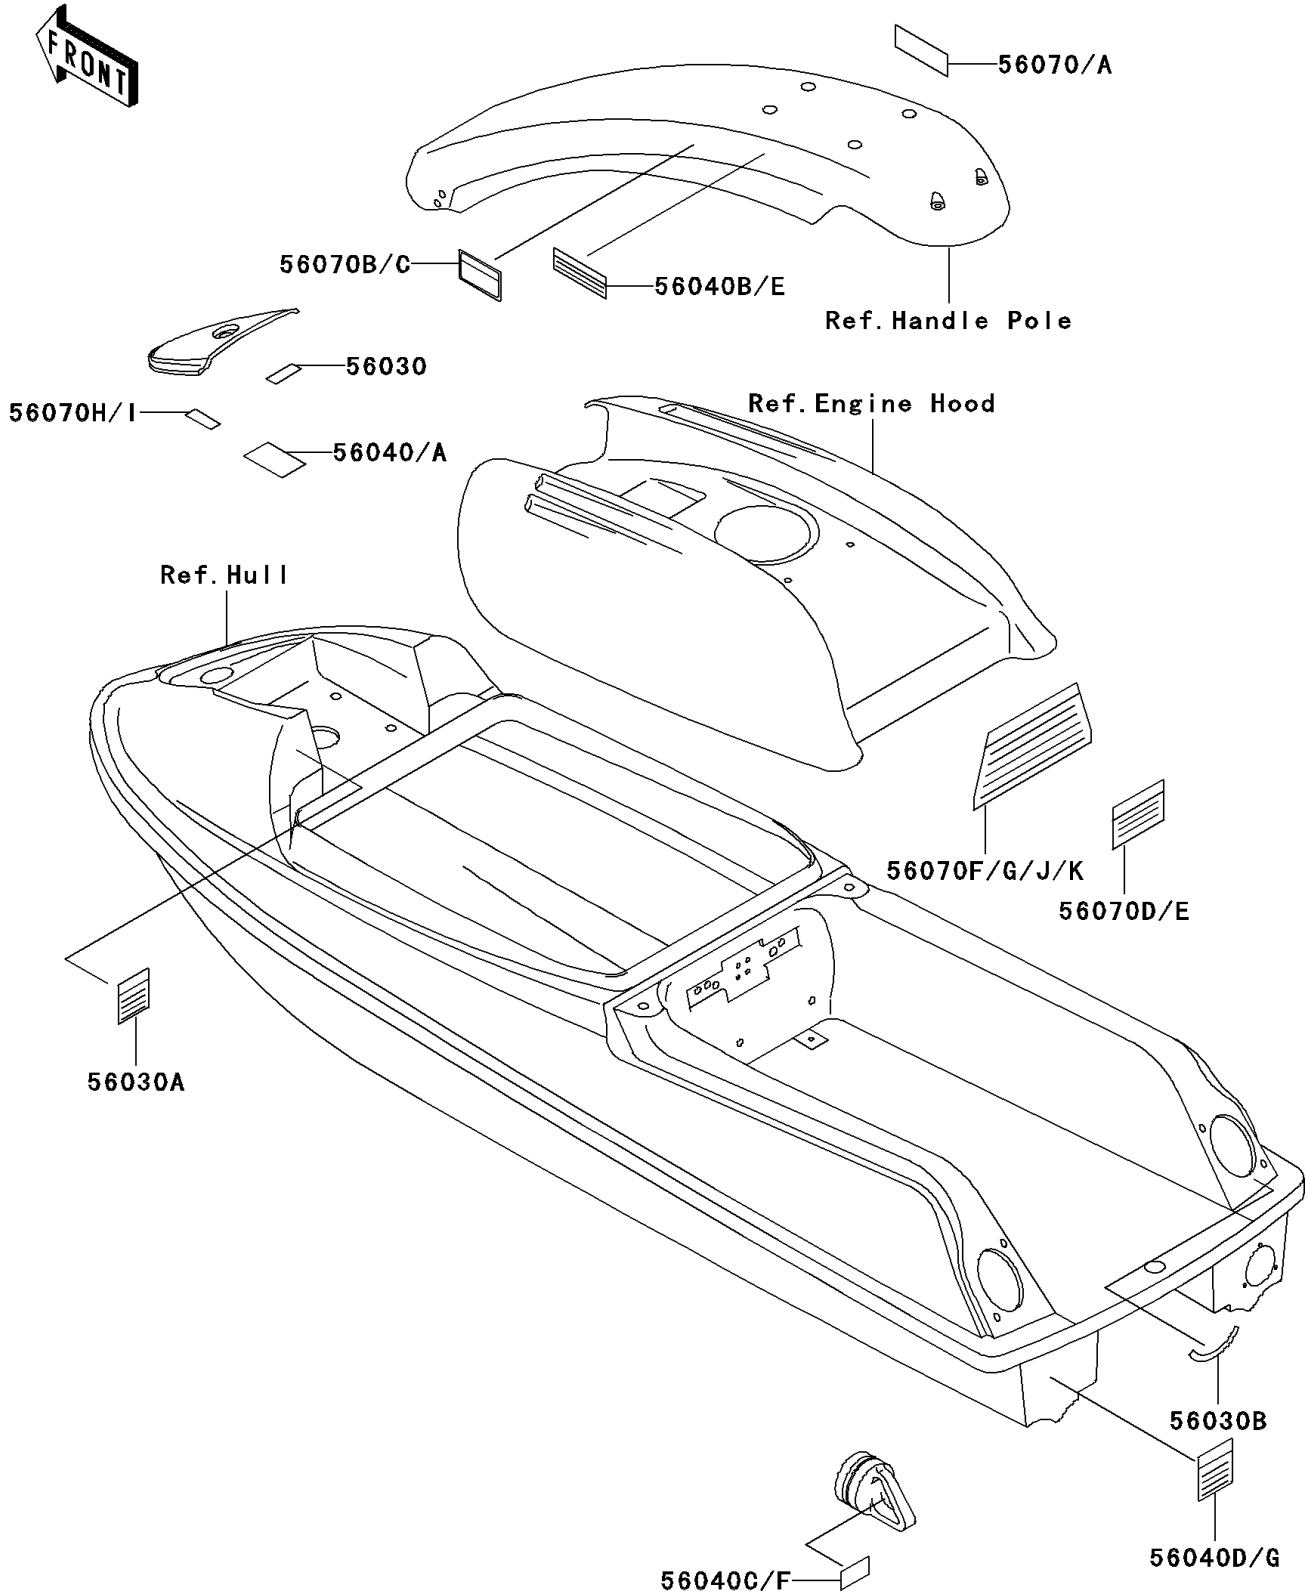

2000 SXI PRO PARTS DIAGRAM

Labels

F3183

2000 SXI PRO PARTS LIST

Labels

ITEM NAME	PART NUMBER	QUANTITY
LABEL,OIL RECOMMENDED (Ref # 56030)	56030-3761	1
LABEL,FIRE EXTINGUISHER (Ref # 56030B)	56030-3789	1
LABEL-WARNING,FUEL SUPPLY (Ref # 56040)	56040-3934	1
LABEL-WARNING,CAUTION SAFETY (Ref # 56040B)	56040-3944	1
LABEL-WARNING,CAUTION SAFETY (Ref # 56040C)	56040-3945	2
LABEL-WARNING,NOZZLE (Ref # 56040D)	56040-3946	1
LABEL-WARNING,CAUTION SAFETY (Ref # 56070)	56070-3723	1
LABEL-WARNING,TETHER SWITCH (Ref # 56070B)	56070-3787	1
LABEL-WARNING,CAUTION SAFETY (Ref # 56070D)	56070-3834	1
LABEL-WARNING,IMPORTANT SAFETY (Ref # 56070F)	56070-3844	1
LABEL-WARNING,MIX RATIO (Ref # 56070H)	56070-3857	1
LABEL,OIL RECOMMENDED(FRENCH) (Ref # 56030A)	56030-3765	1
LABEL,FUEL SUPPLY(FRENCH) (Ref # 56040A)	56040-3941	1
LABEL-WARNING,CAUTION SAFETY (Ref # 56040E)	56040-3952	1
LABEL-WARNING,CAUTION SAFETY (Ref # 56040F)	56040-3953	2
LABEL,NOZZLE CHECK(FRENCH) (Ref # 56040G)	56040-3954	1
LABEL,CAUTION SAFETY(FRENCH) (Ref # 56070A)	56070-3725	1
LABEL,TETHER SWITCH(FRENCH) (Ref # 56070C)	56070-3802	1
LABEL-WARNING,CAUTION SAFETY (Ref # 56070E)	56070-3836	1
LABEL,IMPORTANT SAFETY(FRENCH) (Ref # 56070G)	56070-3845	1
LABEL-WARNING,MIX RATIO(FRENCH (Ref # 56070I)	56070-3858	1