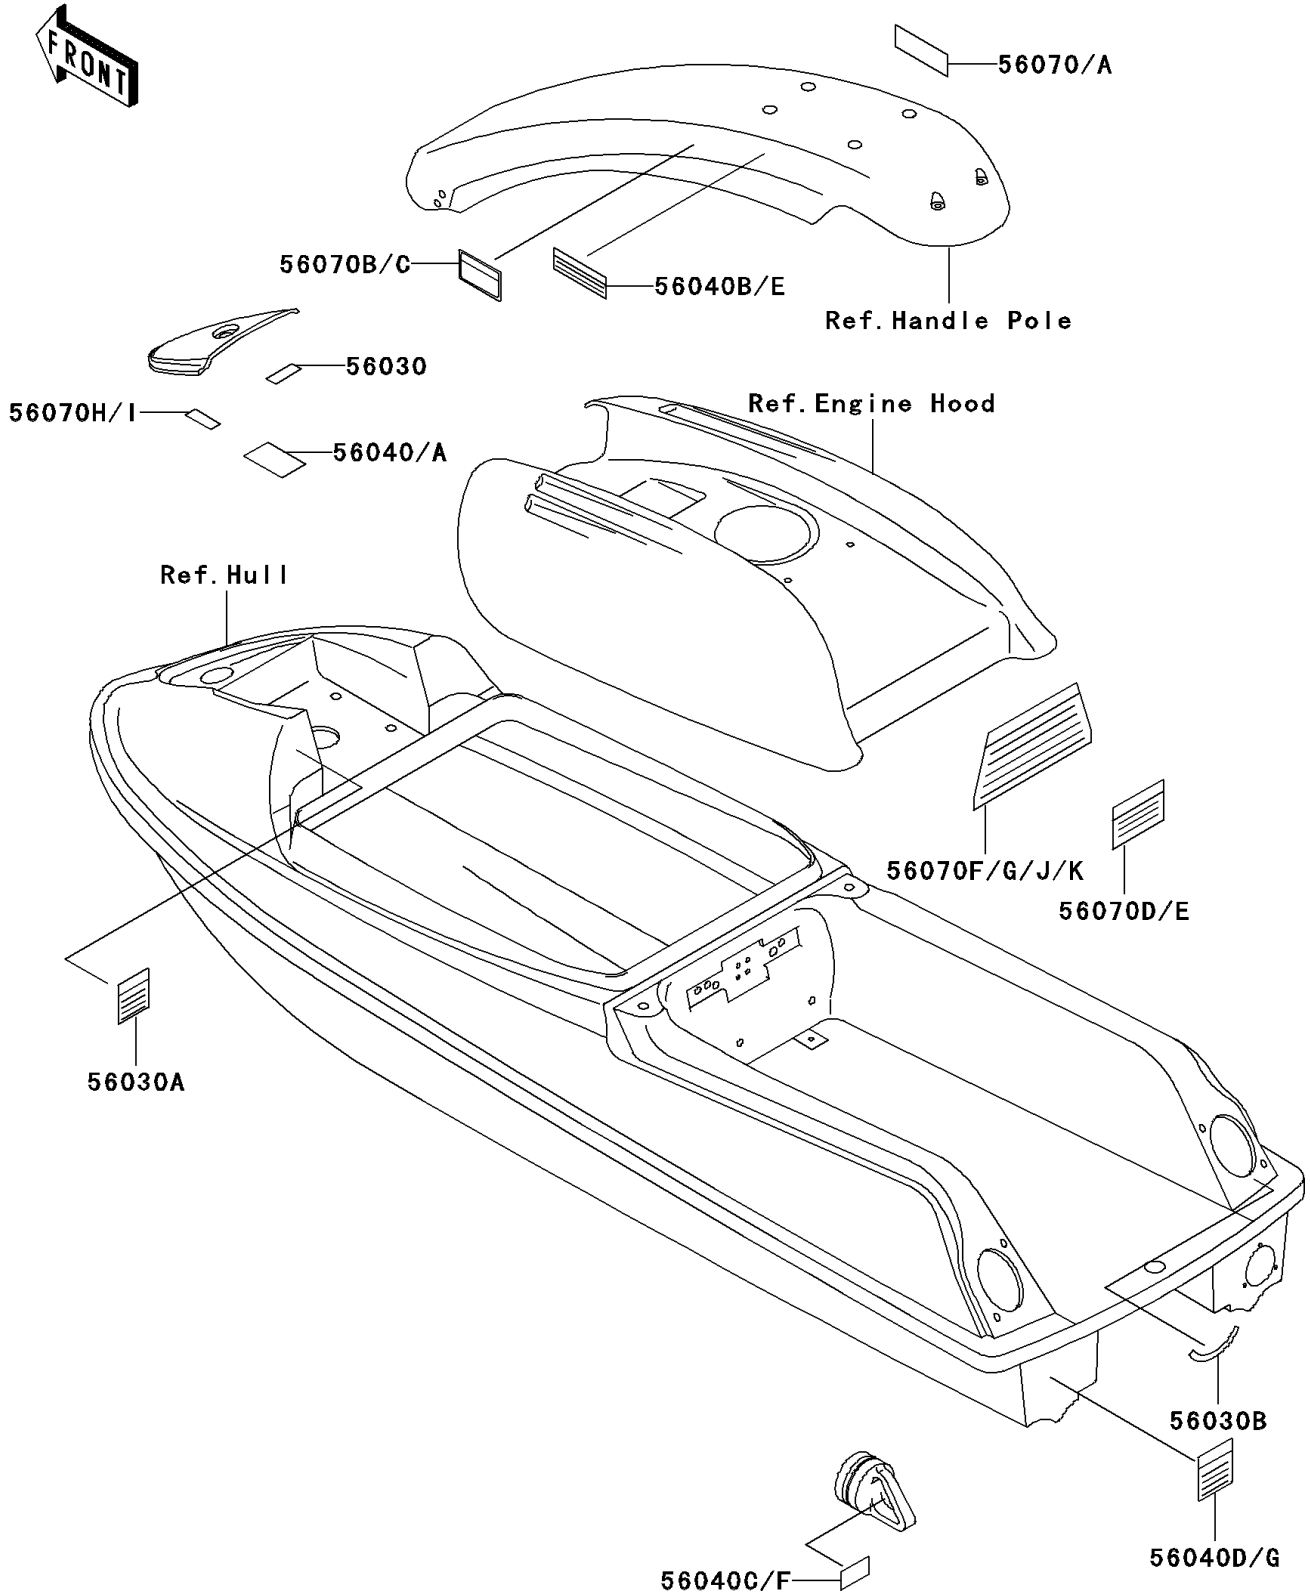

1998 SXI PRO PARTS DIAGRAM

Labels

F3183

1998 SXI PRO PARTS LIST

Labels

ITEM NAME	PART NUMBER	QUANTITY
LABEL,OIL RECOMMENDED (Ref # 56030)	56030-3761	1
LABEL,FIRE EXTINGUISHER (Ref # 56030B)	56030-3789	1
LABEL-WARNING,FUEL SUPPLY (Ref # 56040)	56040-3934	1
LABEL-WARNING,CAUTION SAFETY (Ref # 56040B)	56040-3944	1
LABEL-WARNING,CAUTION SAFETY (Ref # 56040C)	56040-3945	2
LABEL-WARNING,NOZZLE (Ref # 56040D)	56040-3946	1
LABEL-WARNING,CAUTION SAFETY (Ref # 56070)	56070-3723	1
LABEL-WARNING,TETHER SWITCH (Ref # 56070B)	56070-3787	1
LABEL-WARNING,CAUTION SAFETY (Ref # 56070D)	56070-3834	1
LABEL-WARNING,IMPORTANT SAFETY (Ref # 56070F)	56070-3844	1
LABEL-WARNING,MIX RATIO (Ref # 56070H)	56070-3857	1
LABEL,OIL RECOMMENDED(FRENCH) (Ref # 56030A)	56030-3765	1
LABEL,FUEL SUPPLY(FRENCH) (Ref # 56040A)	56040-3941	1
LABEL-WARNING,CAUTION SAFETY (Ref # 56040E)	56040-3952	1
LABEL-WARNING,CAUTION SAFETY (Ref # 56040F)	56040-3953	2
LABEL,NOZZLE CHECK(FRENCH) (Ref # 56040G)	56040-3954	1
LABEL,CAUTION SAFETY(FRENCH) (Ref # 56070A)	56070-3725	1
LABEL,TETHER SWITCH(FRENCH) (Ref # 56070C)	56070-3802	1
LABEL-WARNING,CAUTION SAFETY (Ref # 56070E)	56070-3836	1
LABEL,IMPORTANT SAFETY(FRENCH) (Ref # 56070G)	56070-3845	1
LABEL-WARNING,MIX RATIO(FRENCH (Ref # 56070I)	56070-3858	1