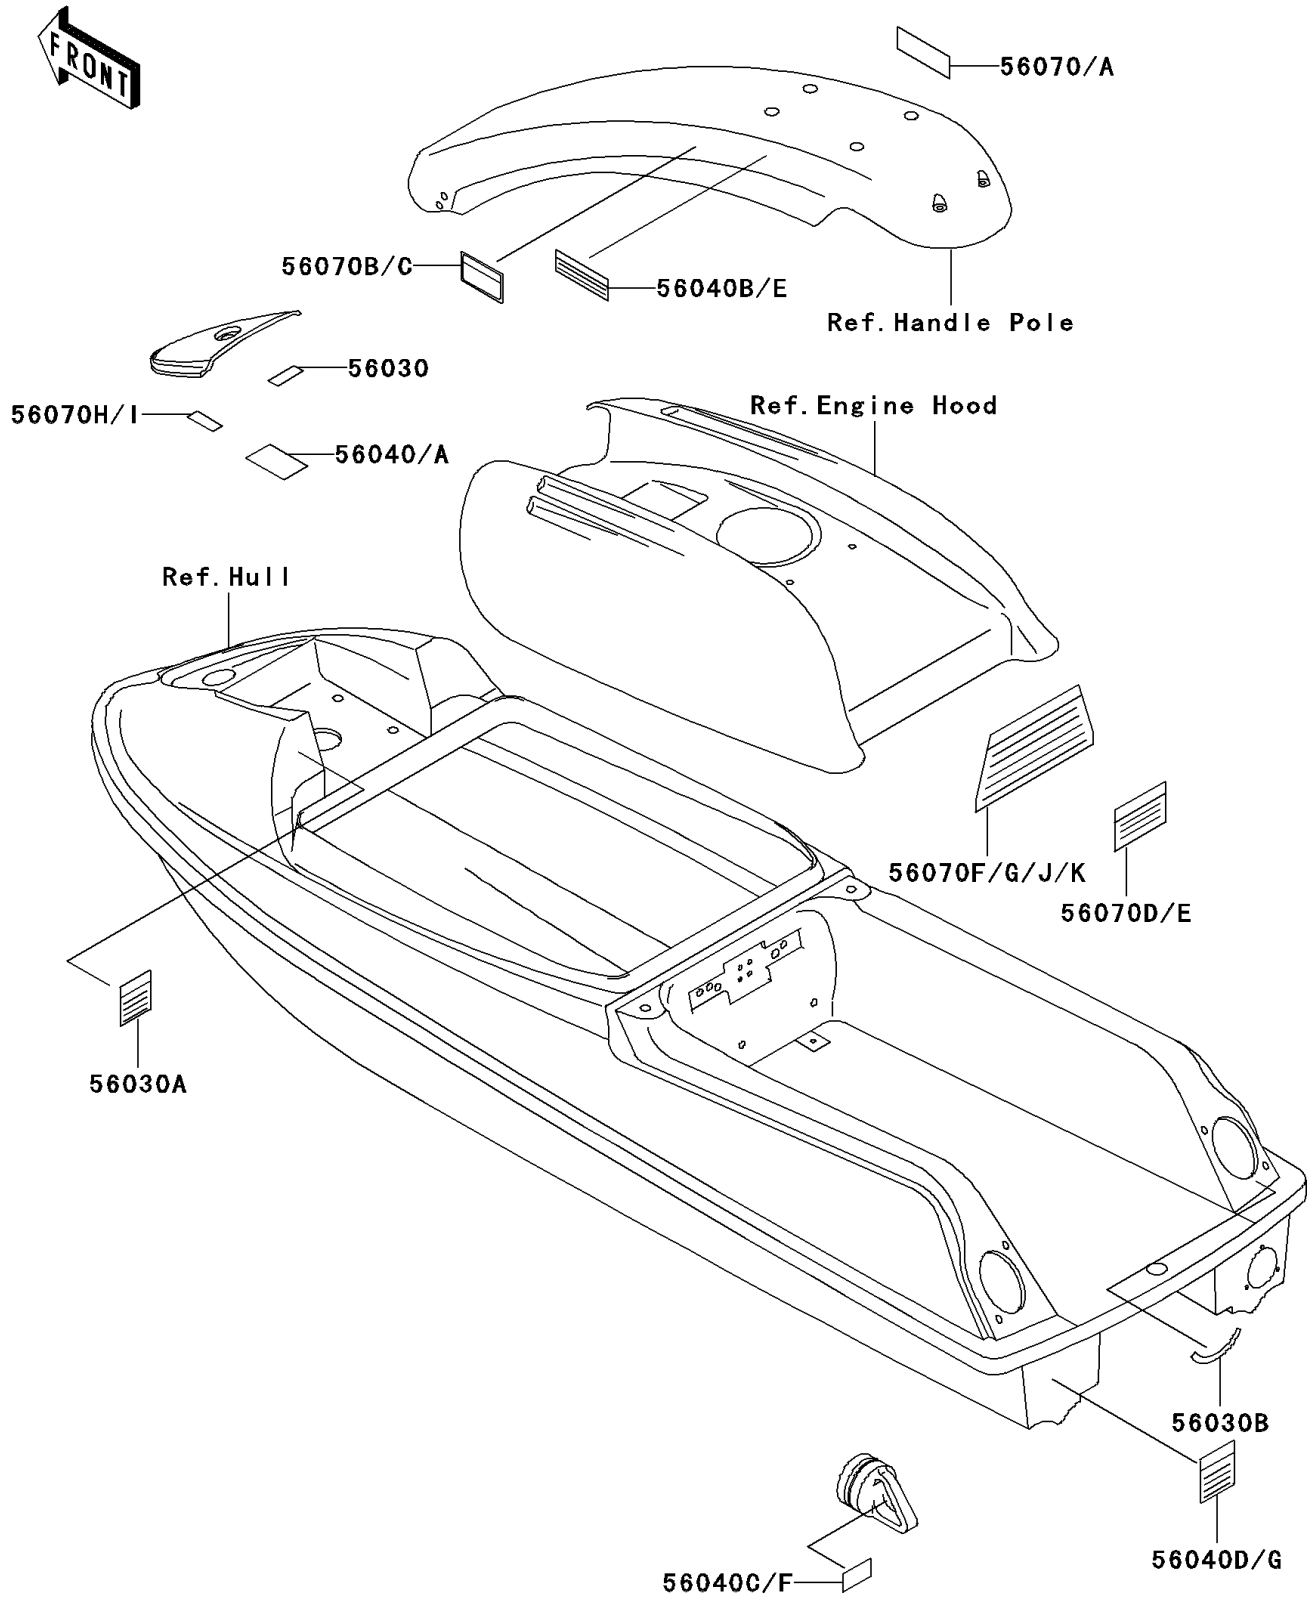

1998 SXI PRO PARTS DIAGRAM

Labels

F3183

1998 SXI PRO PARTS LIST

Labels

ITEM NAME	PART NUMBER	QUANTITY
LABEL,OIL RECOMMENDED (Ref # 56030)	56030-3761	1
LABEL,FIRE EXTINGUISHER (Ref # 56030B)	56030-3789	1
LABEL-WARNING,FUEL SUPPLY (Ref # 56040)	56040-3934	1
LABEL-WARNING,CAUTION SAFETY (Ref # 56040B)	56040-3944	1
LABEL-WARNING,CAUTION SAFETY (Ref # 56040C)	56040-3945	1
LABEL-WARNING,NOZZLE (Ref # 56040D)	56040-3946	1
LABEL-WARNING,CAUTION SAFETY (Ref # 56070)	56070-3723	1
LABEL-WARNING,TETHER SWITCH (Ref # 56070B)	56070-3787	1
LABEL-WARNING,CAUTION SAFETY (Ref # 56070D)	56070-3834	1
LABEL-WARNING,IMPORTANT SAFETY (Ref # 56070F)	56070-3844	1
LABEL-WARNING,MIX RATIO (Ref # 56070H)	56070-3857	1
LABEL,OIL RECOMMENDED(FRENCH) (Ref # 56030A)	56030-3765	1
LABEL,FUEL SUPPLY(FRENCH) (Ref # 56040A)	56040-3941	1
LABEL-WARNING,CAUTION SAFETY (Ref # 56040E)	56040-3952	1
LABEL-WARNING,CAUTION SAFETY (Ref # 56040F)	56040-3953	1
LABEL,NOZZLE CHECK(FRENCH) (Ref # 56040G)	56040-3954	1
LABEL,CAUTION SAFETY(FRENCH) (Ref # 56070A)	56070-3725	1
LABEL,TETHER SWITCH(FRENCH) (Ref # 56070C)	56070-3802	1
LABEL-WARNING,CAUTION SAFETY (Ref # 56070E)	56070-3836	1
LABEL,IMPORTANT SAFETY(FRENCH) (Ref # 56070G)	56070-3845	1
LABEL-WARNING,MIX RATIO(FRENCH) (Ref # 56070I)	56070-3858	1