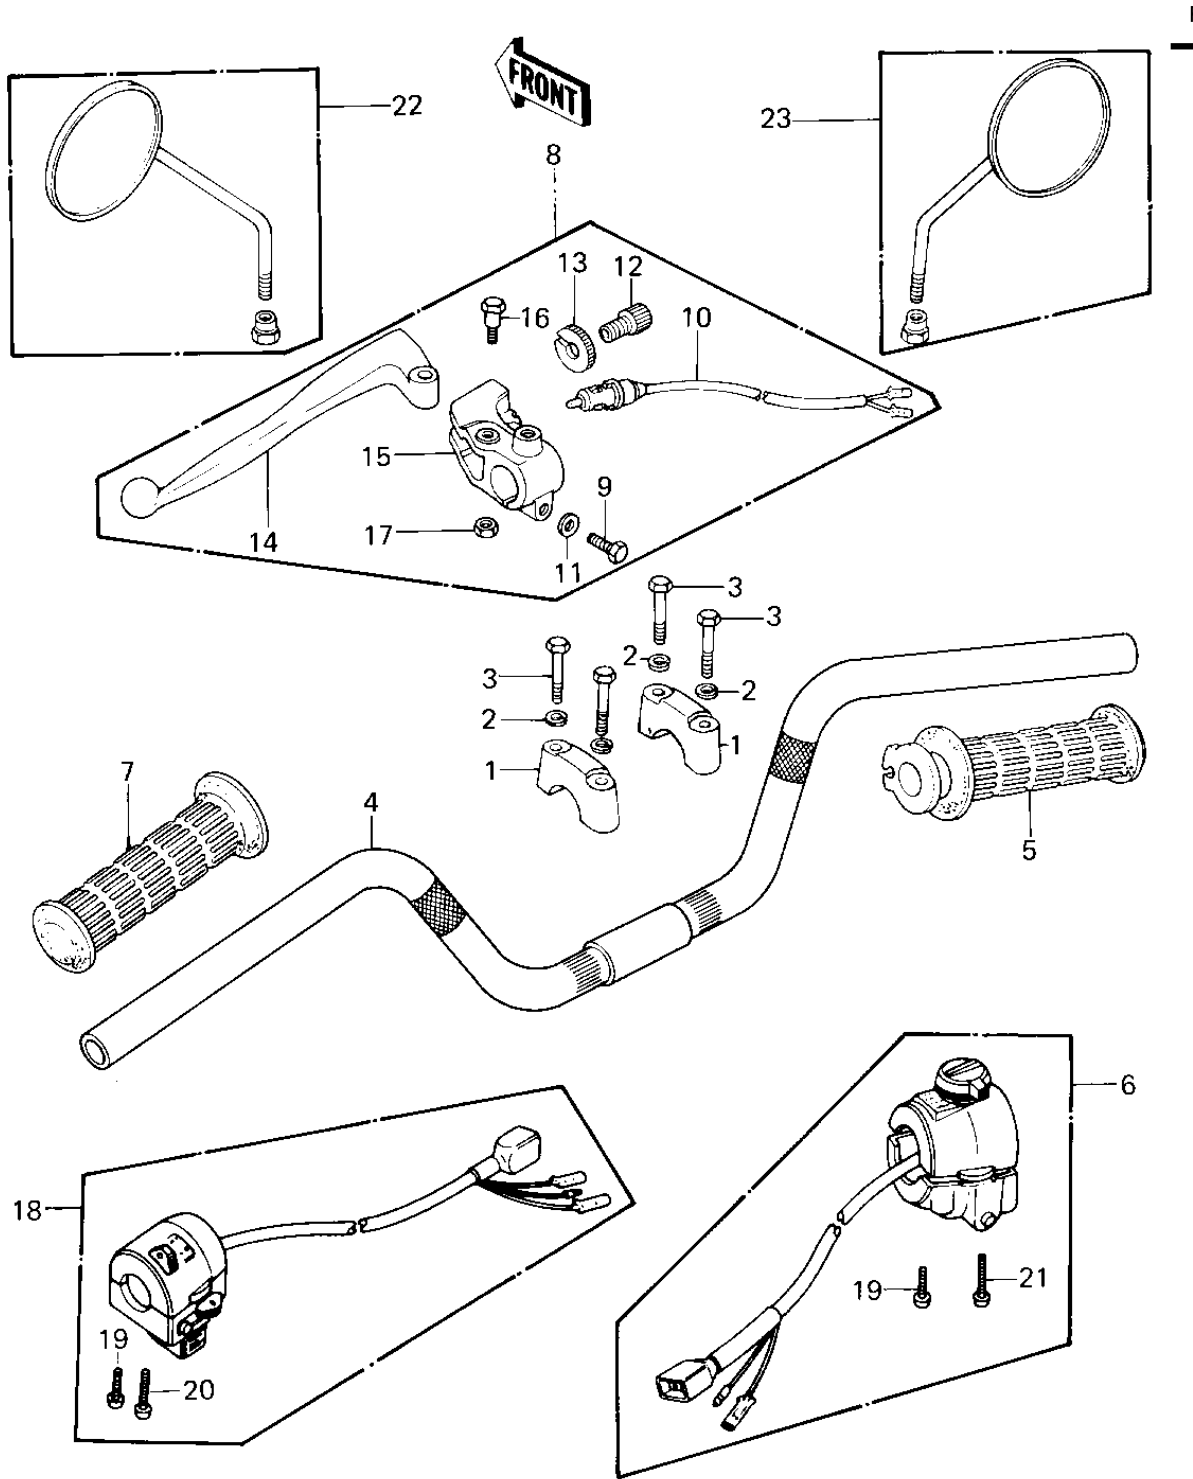

# 1980 LTD PARTS DIAGRAM

## HANDLEBAR

# 1980 LTD PARTS LIST

## HANDLEBAR

ITEM NAME	PART NUMBER	QUANTITY
HOLDER-HANDLEBAR (Ref # 1)	46012-008	2
WASHER SPRING 8MM (Ref # 2)	461F0800	4
BOLT 8X38 (Ref # 3)	92001-1405	4
HANDLEBAR (Ref # 4)	46003-1029	1
GRIP ASSY,THROTTLE (Ref # 5)	46019-038	1
HOUSING ASSY,CONT,R.H (Ref # 6)	46091-1047	1
RUBBER,L.H GRIP (Ref # 7)	46075-028	1
LEVER ASSY,CLUTCH (Ref # 8)	46076-054	1
BOLT HEX HEAD 6X25 (Ref # 9)	110N0625	1
SWITCH,CLUTCH (Ref # 10)	27043-002	1
WASHER PLAIN 6MM (Ref # 11)	410B0600	1
SCREW CABLE ADJUST (Ref # 12)	46055-003	1
NUT,CABLE ADJUST NUT (Ref # 13)	46056-007	1
LEVER,CLUTCH (Ref # 14)	46092-023	1
HOLDER,CLUTCH LEVER (Ref # 15)	46094-019	1
BOLT,HEX HEAD (Ref # 16)	92007-047	1
NUT,LOCK 6MM (Ref # 17)	92017-014	1
HOUSING ASSY,CONT,L.H (Ref # 18)	46091-1048	1
SCREW PAN HEAD 5X30 (Ref # 19)	220B0530	2
SCREW-PAN-CROS (Ref # 20)	220B0535	1
SCREW-PAN-CROS (Ref # 21)	220B0540	1
REAR VIEW MIRROR,L.H. (Ref # 22)	56001-1027	1
REAR VIEW MIRROR,R.H. (Ref # 23)	56001-1028	1