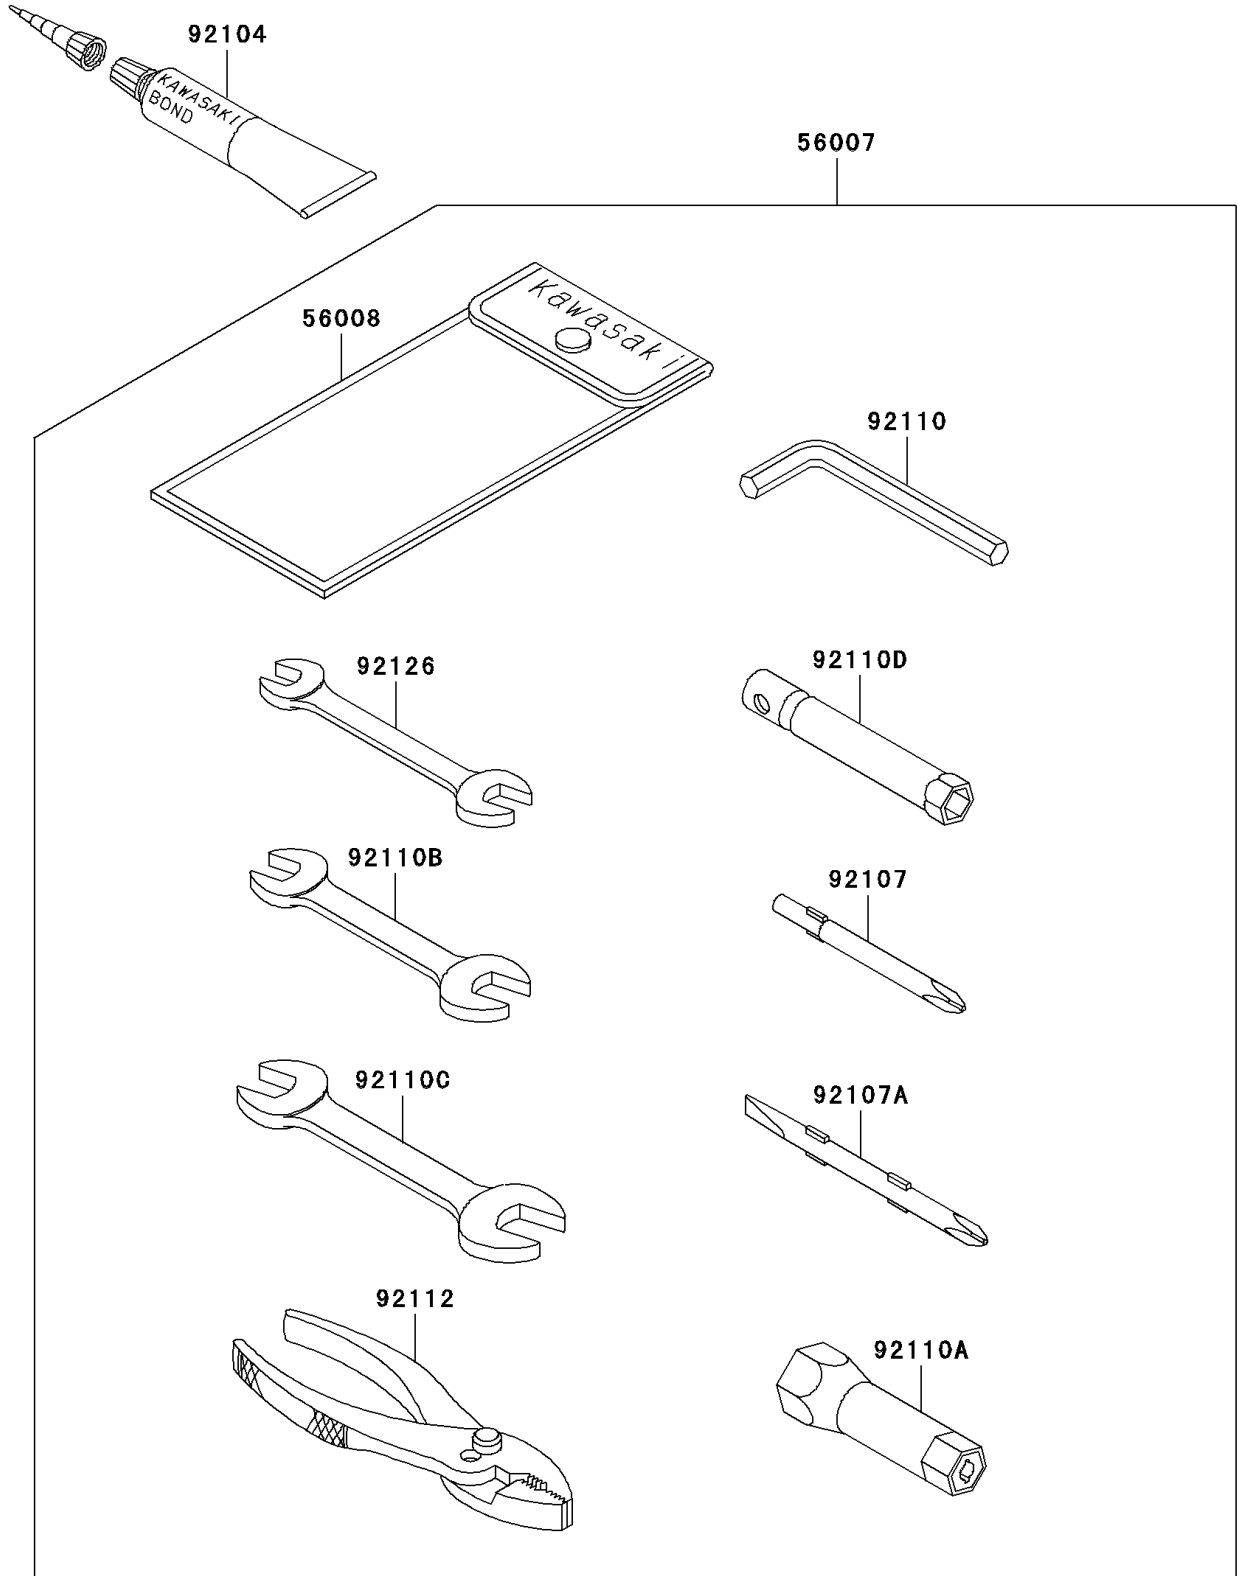

2001 SXI PRO PARTS DIAGRAM

Owner's Tools

F3182

2001 SXI PRO PARTS LIST

Owner's Tools

ITEM NAME	PART NUMBER	QUANTITY
TOOL-KIT (Ref # 56007)	56007-3711	1
BAG,TOOL (Ref # 56008)	56008-006	1
GASKET-LIQUID,TUBE,100G,SILVER (Ref # 92104)	92104-002	AR
TOOL-DRIVER,#3PHILLIPS (Ref # 92107)	92107-005	1
TOOL-DRIVER,#2PHILLIPS&SLOT (Ref # 92107A)	92107-1051	1
TOOL-WRENCH,ALLEN,5MM (Ref # 92110)	92110-1015	1
TOOL-WRENCH,BOX,21MM (Ref # 92110A)	92110-1113	1
TOOL-WRENCH,OPEN END,10X12 (Ref # 92110B)	92110-1152	1
TOOL-WRENCH,OPEN END,14X17 (Ref # 92110C)	92110-1153	1
TOOL-WRENCH,BOX,10MM (Ref # 92110D)	92110-1156	1
TOOL-PLIERS (Ref # 92112)	92112-1001	1
TOOL-WRENCH,OPEN END,8X10 (Ref # 92126)	92126-004	1