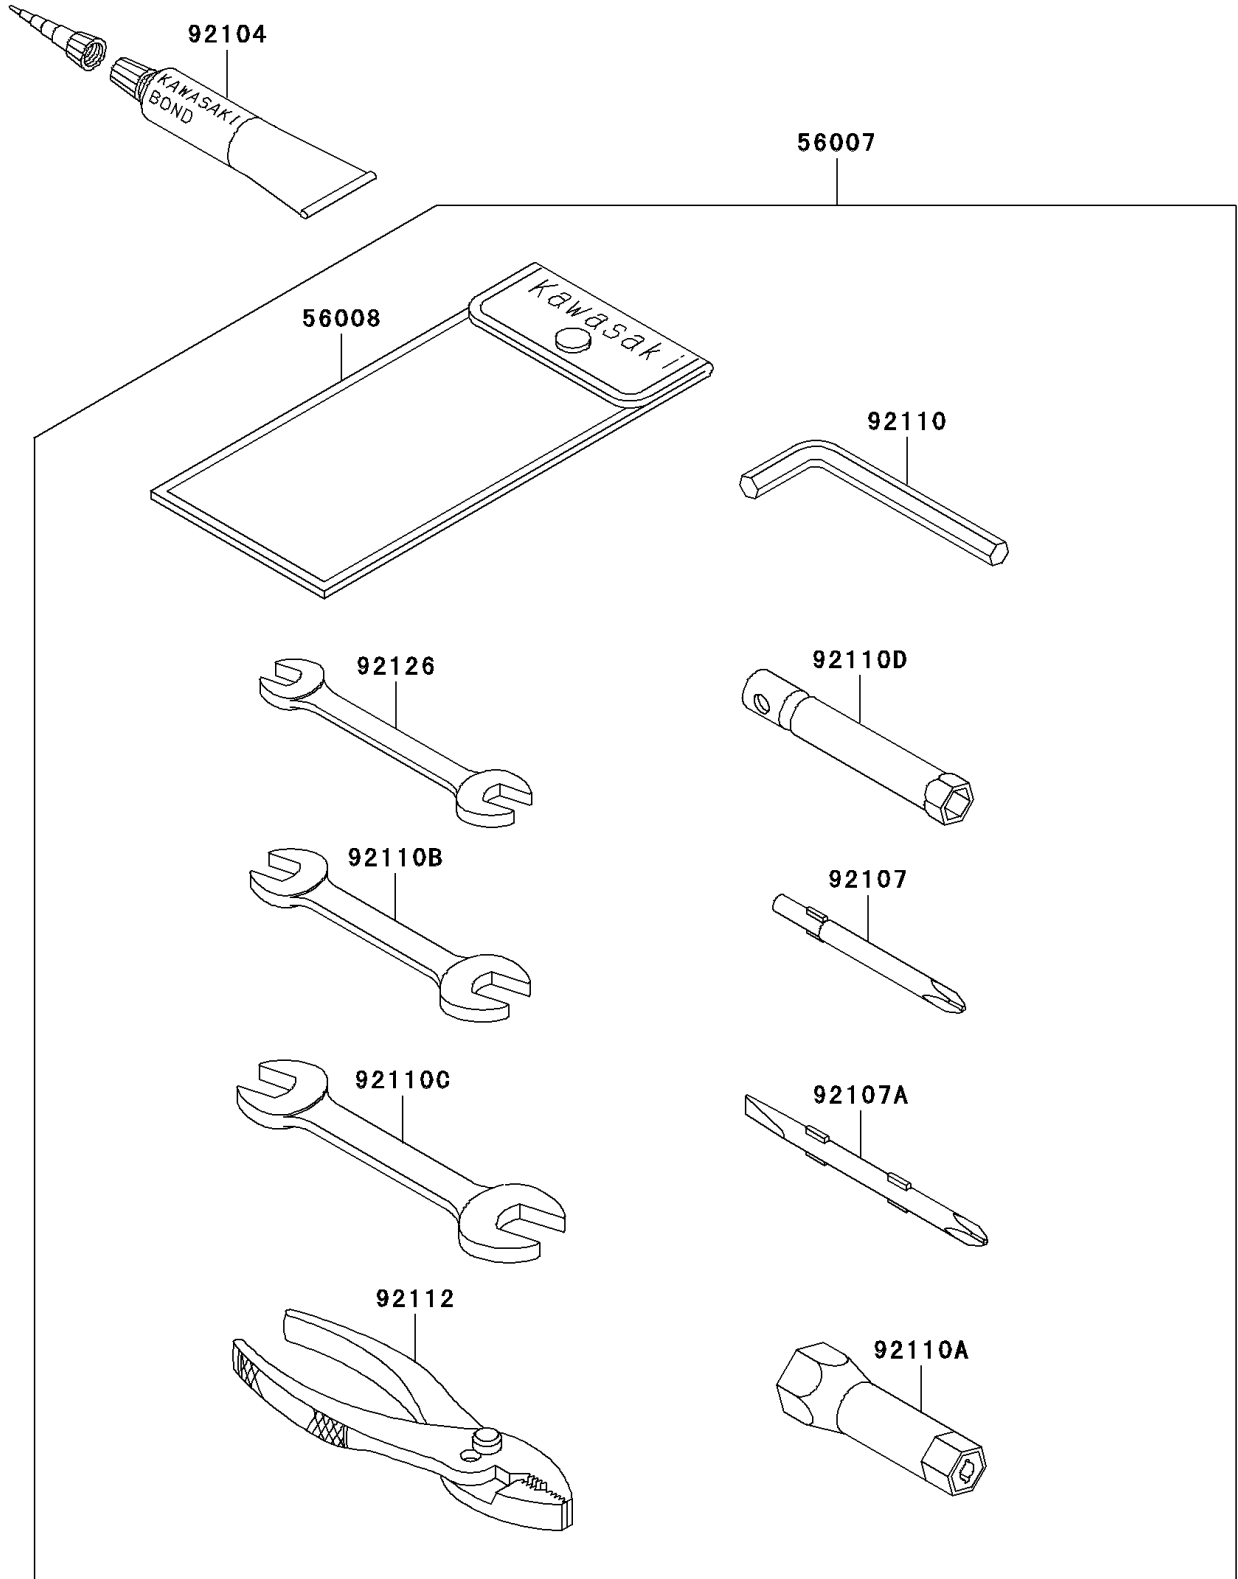

1999 SXI PRO PARTS DIAGRAM

Owner's Tools

F3182

1999 SXI PRO PARTS LIST

Owner's Tools

ITEM NAME	PART NUMBER	QUANTITY
TOOL-KIT (Ref # 56007)	56007-3711	1
BAG,TOOL (Ref # 56008)	56008-006	1
GASKET-LIQUID,TUBE,100G,SILVER (Ref # 92104)	92104-002	AR
TOOL-DRIVER,#3PHILLIPS (Ref # 92107)	92107-005	1
TOOL-DRIVER,#2PHILLIPS&SLOT (Ref # 92107A)	92107-1051	1
TOOL-WRENCH,ALLEN,5MM (Ref # 92110)	92110-1015	1
TOOL-WRENCH,BOX,21MM (Ref # 92110A)	92110-1113	1
TOOL-WRENCH,OPEN END,10X12 (Ref # 92110B)	92110-1152	1
TOOL-WRENCH,OPEN END,14X17 (Ref # 92110C)	92110-1153	1
TOOL-WRENCH,BOX,10MM (Ref # 92110D)	92110-1156	1
TOOL-PLIERS (Ref # 92112)	92112-1001	1
TOOL-WRENCH,OPEN END,8X10 (Ref # 92126)	92126-004	1