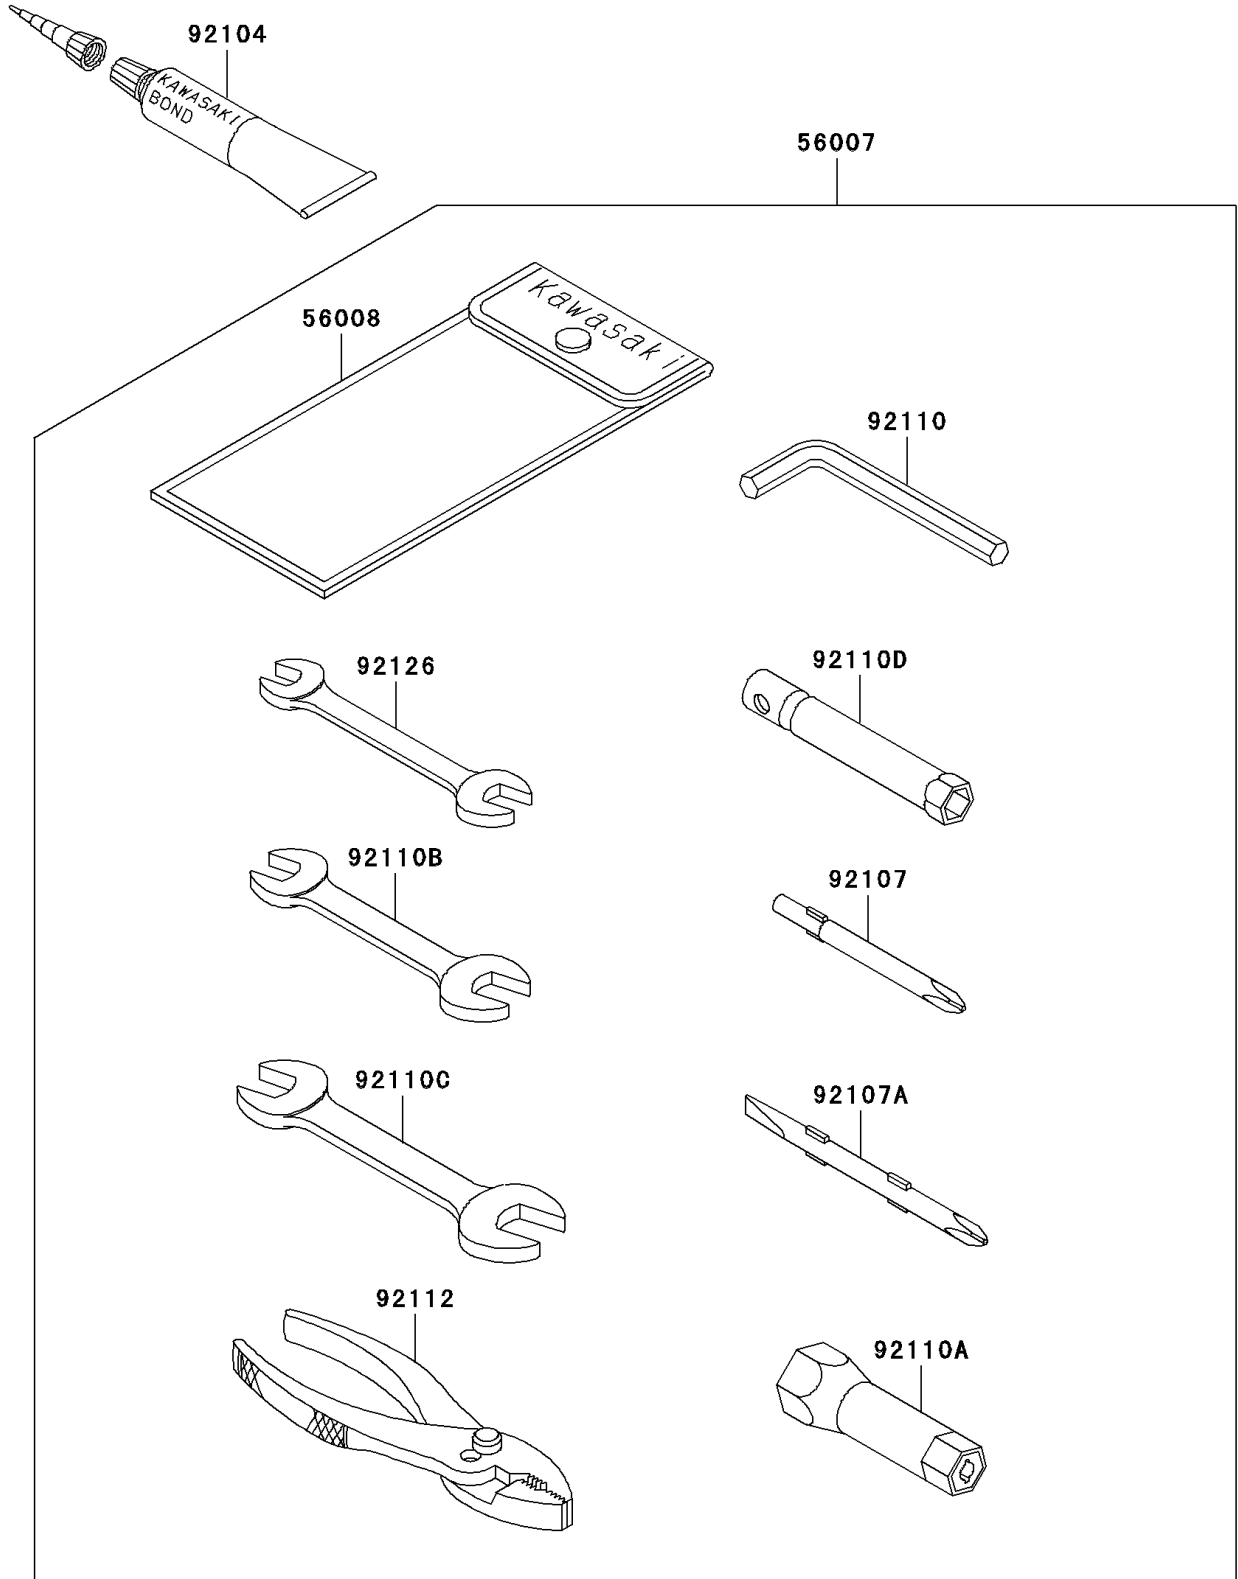

1998 SXI PRO PARTS DIAGRAM

Owner's Tools

F3182

1998 SXI PRO PARTS LIST

Owner's Tools

| ITEM NAME | PART NUMBER | QUANTITY |
|--|-------------|----------|
| TOOL-KIT (Ref # 56007) | 56007-3711 | 1 |
| BAG,TOOL (Ref # 56008) | 56008-006 | 1 |
| GASKET-LIQUID,TUBE,100G,SILVER (Ref # 92104) | 92104-002 | AR |
| TOOL-DRIVER,#3PHILLIPS (Ref # 92107) | 92107-005 | 1 |
| TOOL-DRIVER,#2PHILLIPS&SLOT (Ref # 92107A) | 92107-1051 | 1 |
| TOOL-WRENCH,ALLEN,5MM (Ref # 92110) | 92110-1015 | 1 |
| TOOL-WRENCH,BOX,21MM (Ref # 92110A) | 92110-1113 | 1 |
| TOOL-WRENCH,OPEN END,10X12 (Ref # 92110B) | 92110-1152 | 1 |
| TOOL-WRENCH,OPEN END,14X17 (Ref # 92110C) | 92110-1153 | 1 |
| TOOL-WRENCH,BOX,10MM (Ref # 92110D) | 92110-1156 | 1 |
| TOOL-PLIERS (Ref # 92112) | 92112-1001 | 1 |
| TOOL-WRENCH,OPEN END,8X10 (Ref # 92126) | 92126-004 | 1 |