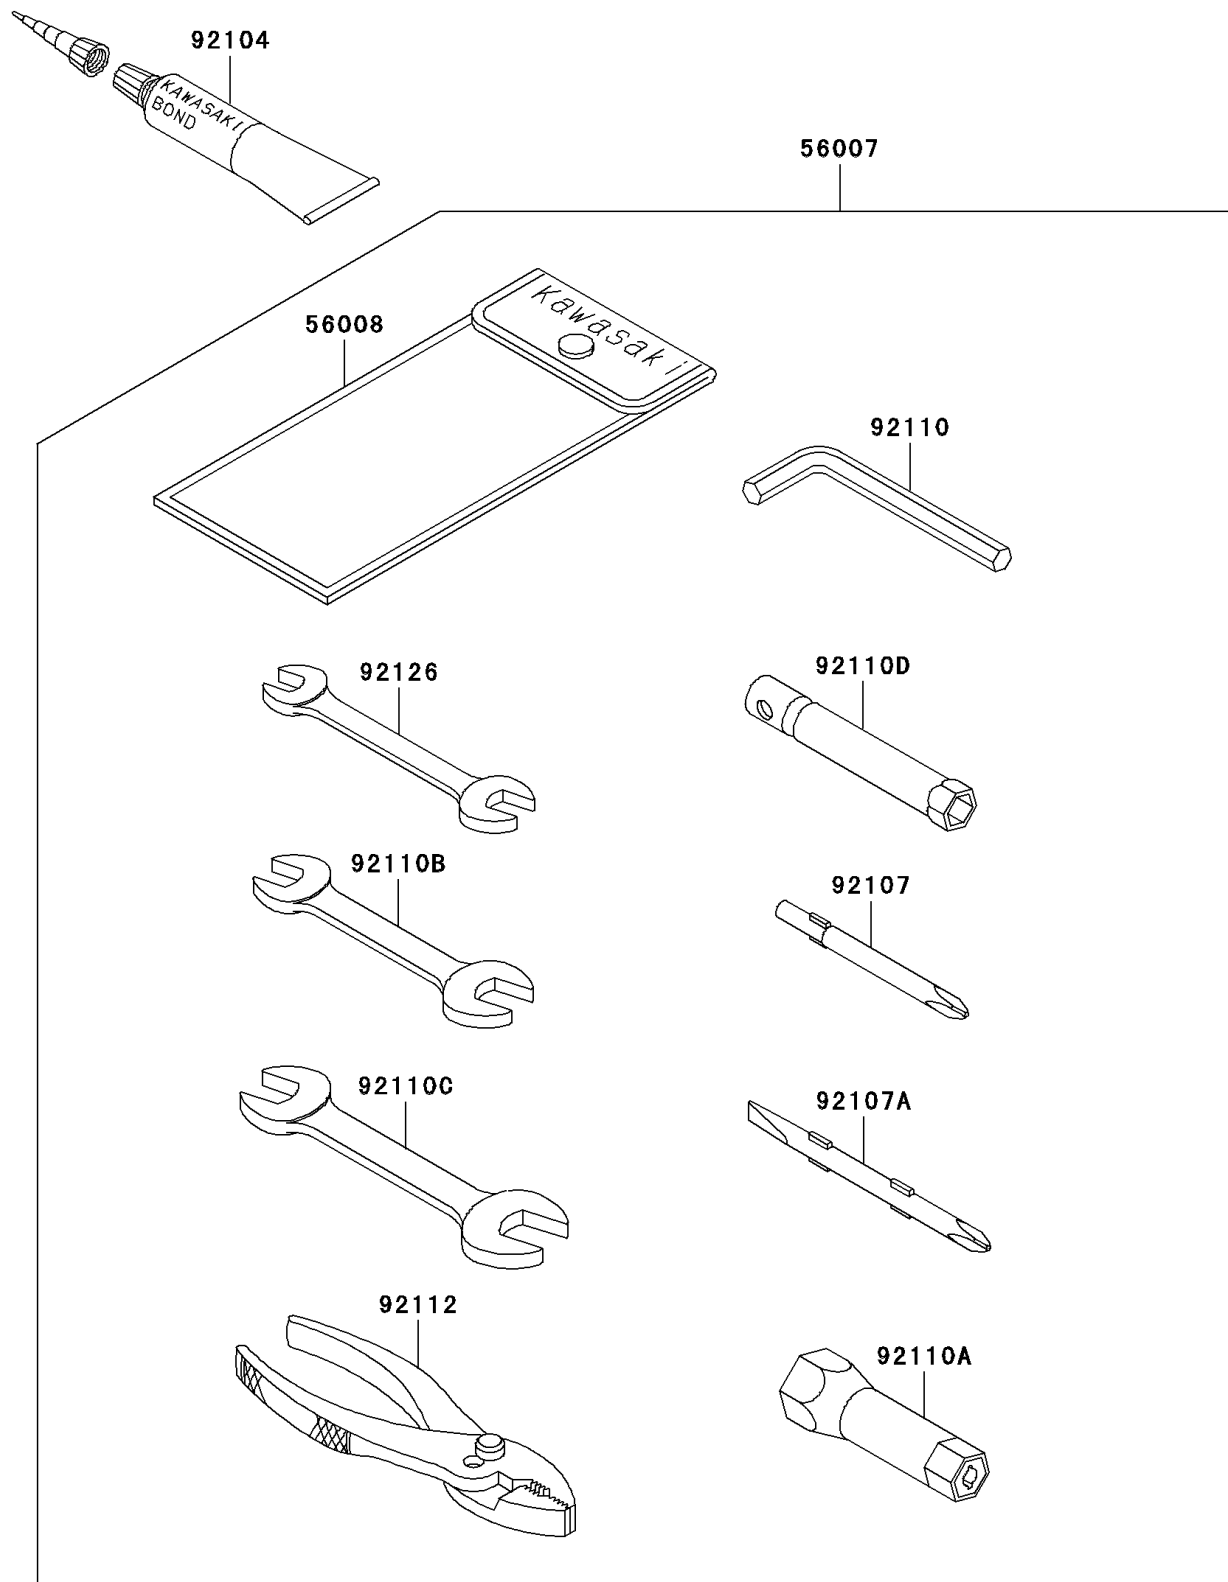

## 1998 SXI PRO PARTS DIAGRAM

Owner's Tools

F3182

## 1998 SXI PRO PARTS LIST

### Owner's Tools

ITEM NAME	PART NUMBER	QUANTITY
TOOL-KIT (Ref # 56007)	56007-3711	1
BAG,TOOL (Ref # 56008)	56008-006	1
GASKET-LIQUID,TUBE,100G,SILVER (Ref # 92104)	92104-002	1
TOOL-DRIVER,#3PHILLIPS (Ref # 92107)	92107-005	1
TOOL-DRIVER,#2PHILLIPS&SLOT (Ref # 92107A)	92107-1051	1
TOOL-WRENCH,ALLEN,5MM (Ref # 92110)	92110-1015	1
TOOL-WRENCH,BOX,21MM (Ref # 92110A)	92110-1113	1
TOOL-WRENCH,OPEN END,10X12 (Ref # 92110B)	92110-1152	1
TOOL-WRENCH,OPEN END,14X17 (Ref # 92110C)	92110-1153	1
TOOL-WRENCH,BOX,10MM (Ref # 92110D)	92110-1156	1
TOOL-PLIERS (Ref # 92112)	92112-1001	1
TOOL-WRENCH,OPEN END,8X10 (Ref # 92126)	92126-004	1