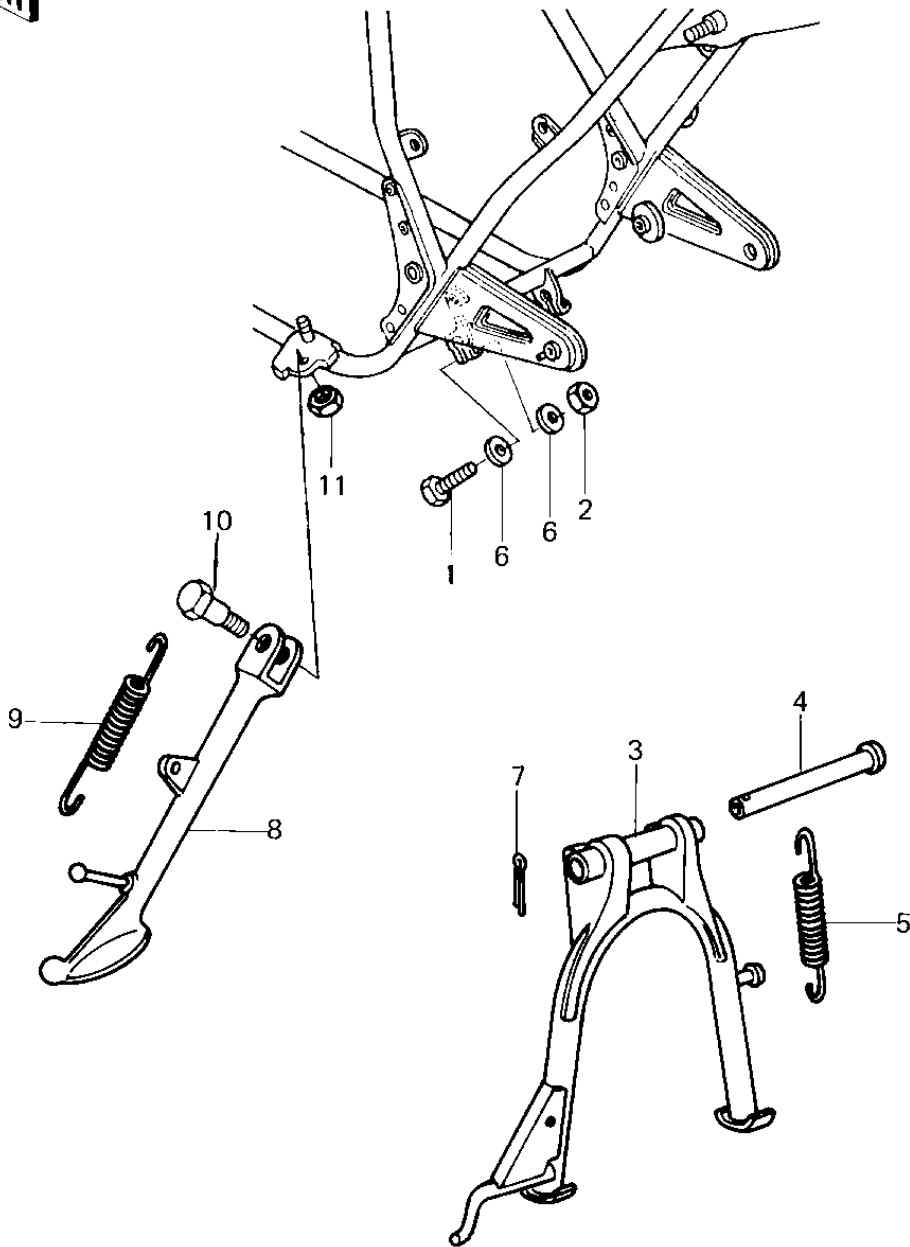

# 1980 LTD PARTS DIAGRAM

STANDS

# 1980 LTD PARTS LIST

## STANDS

ITEM NAME	PART NUMBER	QUANTITY
BOLT (Ref # 1)	92001-1578	2
NUT,8MM (Ref # 2)	311B0800	2
STAND-MAIN (Ref # 3)	34011-1003	1
SHAFT,MAIN STAND (Ref # 4)	34019-015	1
SPRING,MAIN STAND (Ref # 5)	34023-016	1
WASHER PLAIN 8MM (Ref # 6)	410B0800	4
PIN COTTER 3.0X30 (Ref # 7)	550D3030	1
STAND-SIDE (Ref # 8)	34024-1103	1
SPRING,SIDE STAND (Ref # 9)	34025-005	1
BOLT-SIDE STAND (Ref # 10)	92003-079	1
NUT,LOCK,10MM (Ref # 11)	92019-021	1