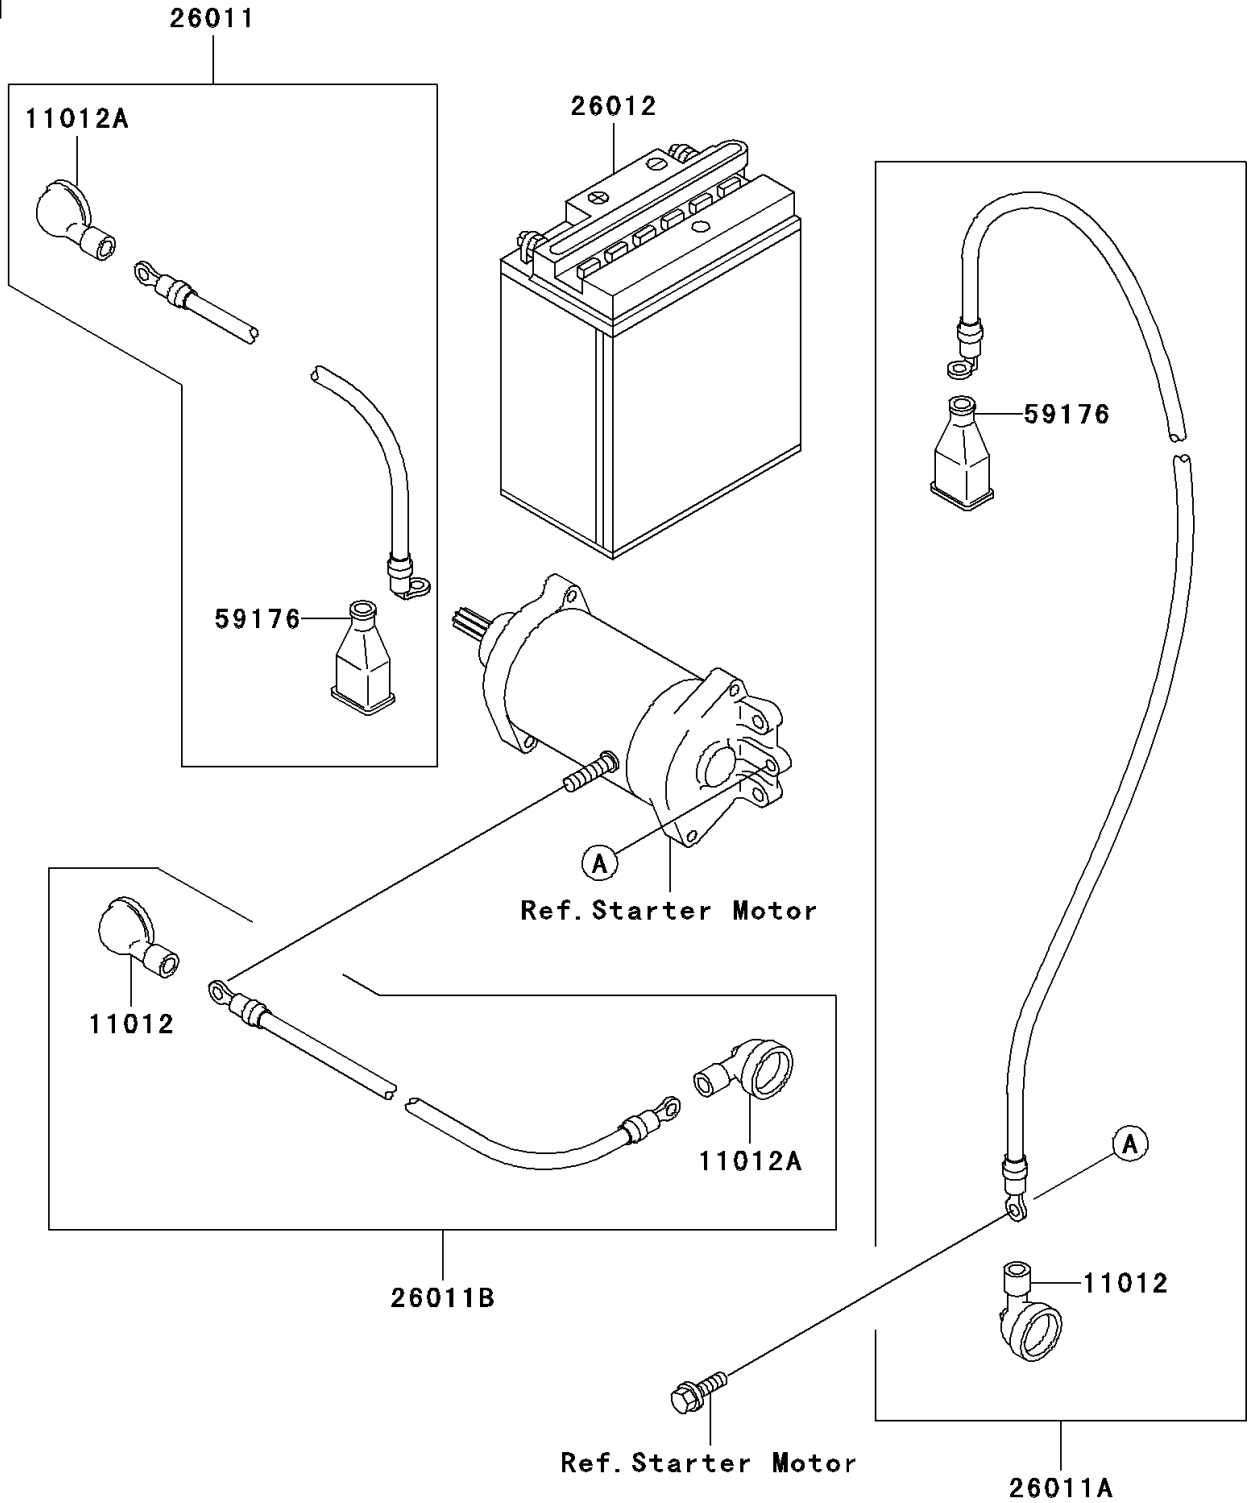

2000 SXI PRO PARTS DIAGRAM

Electrical Equipment

F3181

2000 SXI PRO PARTS LIST

Electrical Equipment

ITEM NAME	PART NUMBER	QUANTITY
CAP (Ref # 11012)	11012-3004	2
CAP,LEAD WIRE (Ref # 11012A)	11012-3726	2
WIRE-LEAD,BATTERY-SWITCH (Ref # 26011)	26011-3789	1
WIRE-LEAD,BATTERY-STARTER (Ref # 26011A)	26011-3790	1
WIRE-LEAD,STARTER-SWITCH (Ref # 26011B)	26011-3791	1
BATTERY,YTX20L-BS,12V 18AH (Ref # 26012)	26012-3728	1
CAP.,TERMINAL (Ref # 59176)	59176-501	2