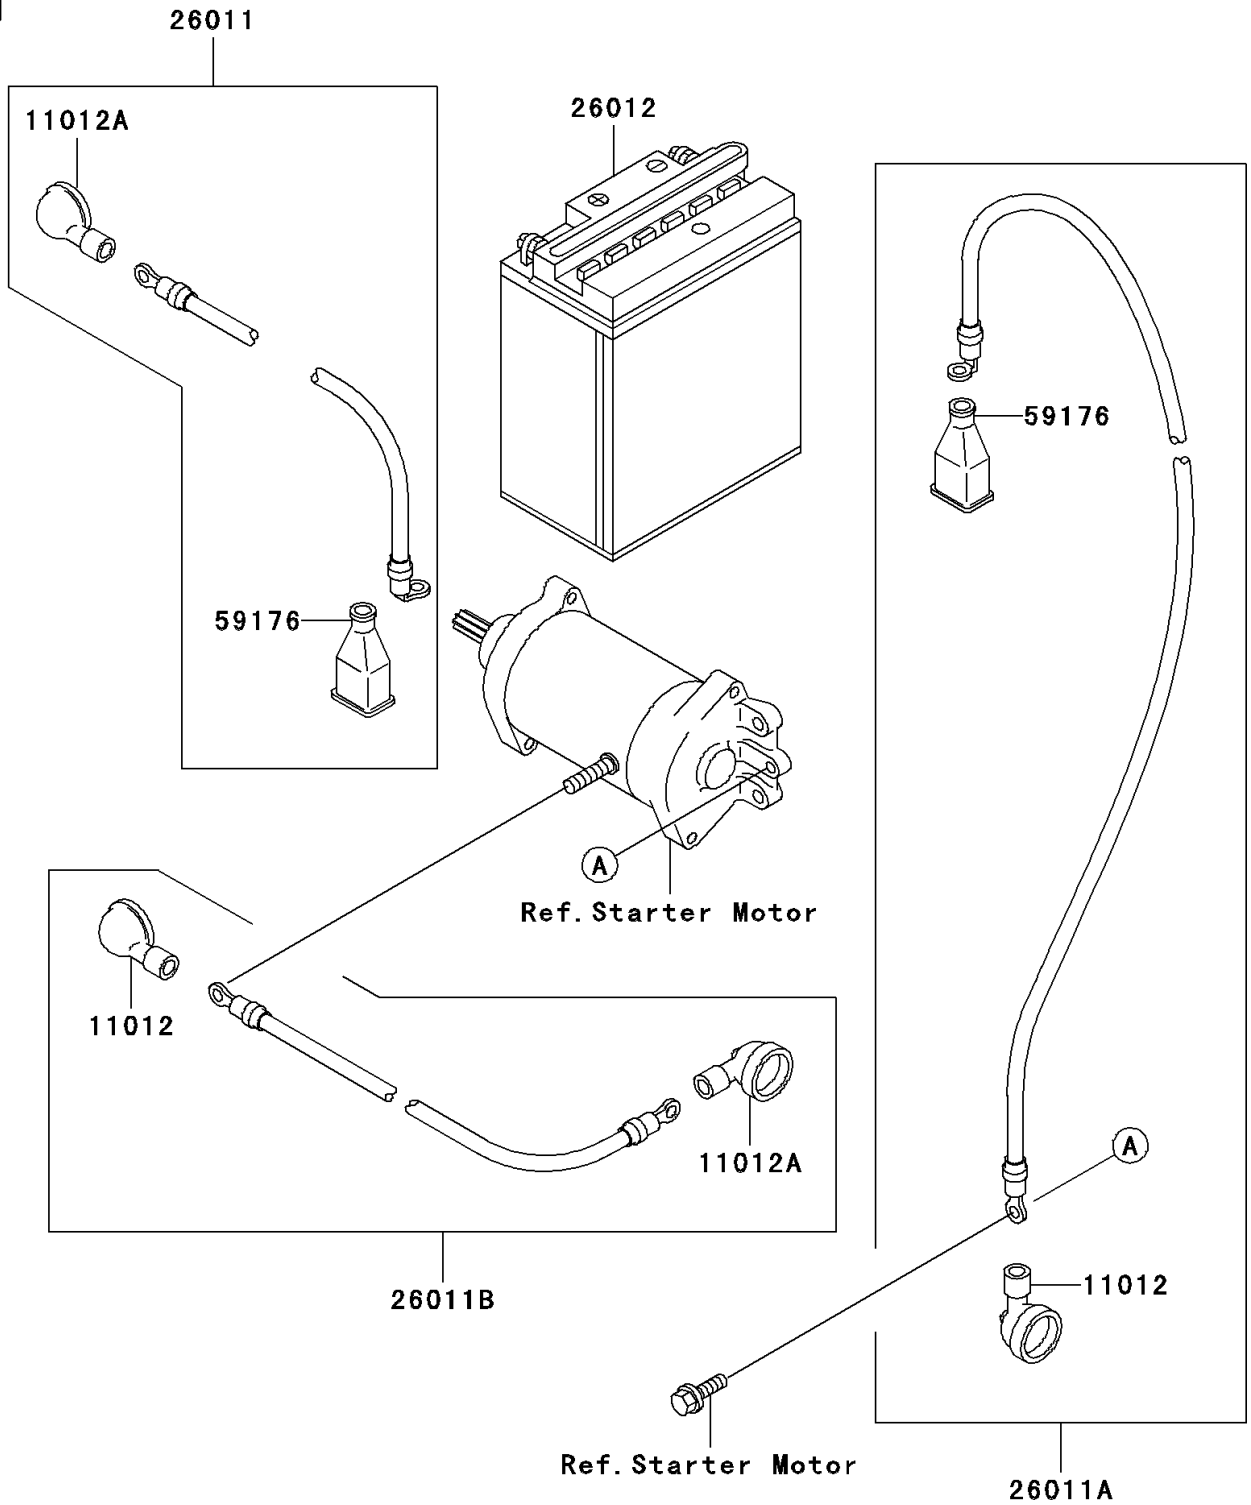

## 1998 SXI PRO PARTS DIAGRAM

Electrical Equipment

F3181

## 1998 SXI PRO PARTS LIST

Electrical Equipment

ITEM NAME	PART NUMBER	QUANTITY
CAP (Ref # 11012)	11012-3004	1
CAP,LEAD WIRE (Ref # 11012A)	11012-3726	1
WIRE-LEAD,BATTERY-SWITCH (Ref # 26011)	26011-3789	1
WIRE-LEAD,BATTERY-STARTER (Ref # 26011A)	26011-3790	1
WIRE-LEAD,STARTER-SWITCH (Ref # 26011B)	26011-3791	1
BATTERY,YTX20L-BS,12V 18AH (Ref # 26012)	26012-3728	1
CAP.,TERMINAL (Ref # 59176)	59176-501	1