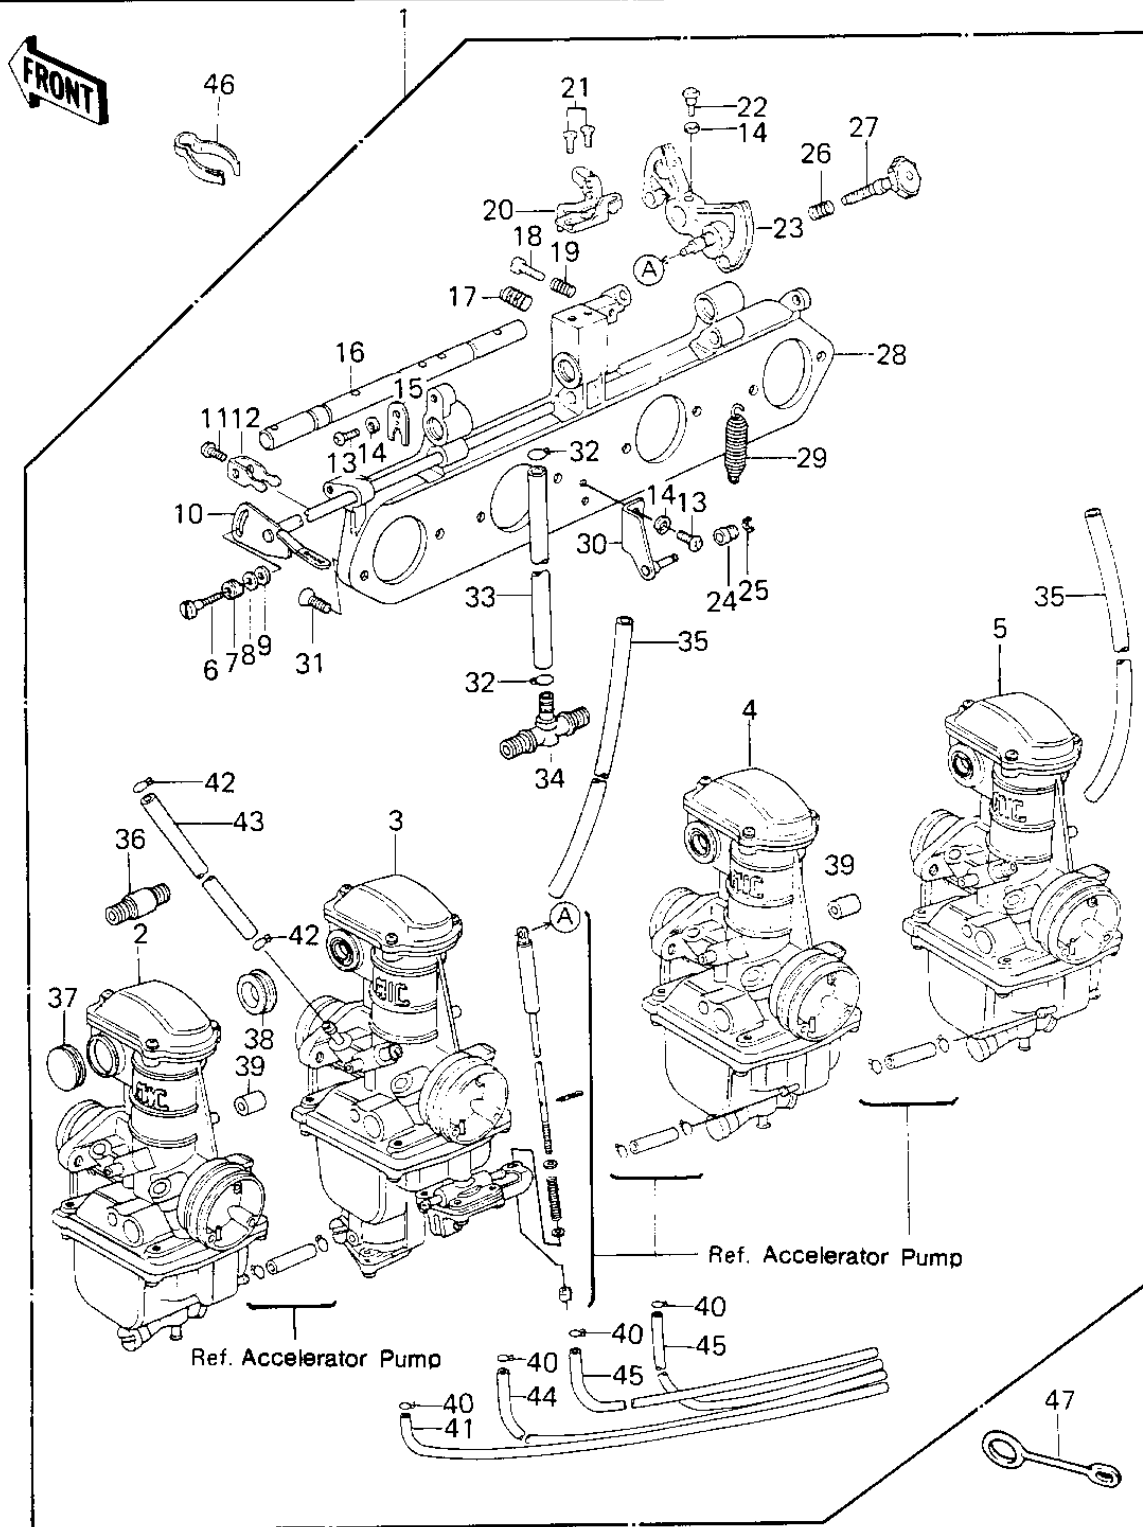

1980 LTD PARTS DIAGRAM

CARBURETOR ASSY